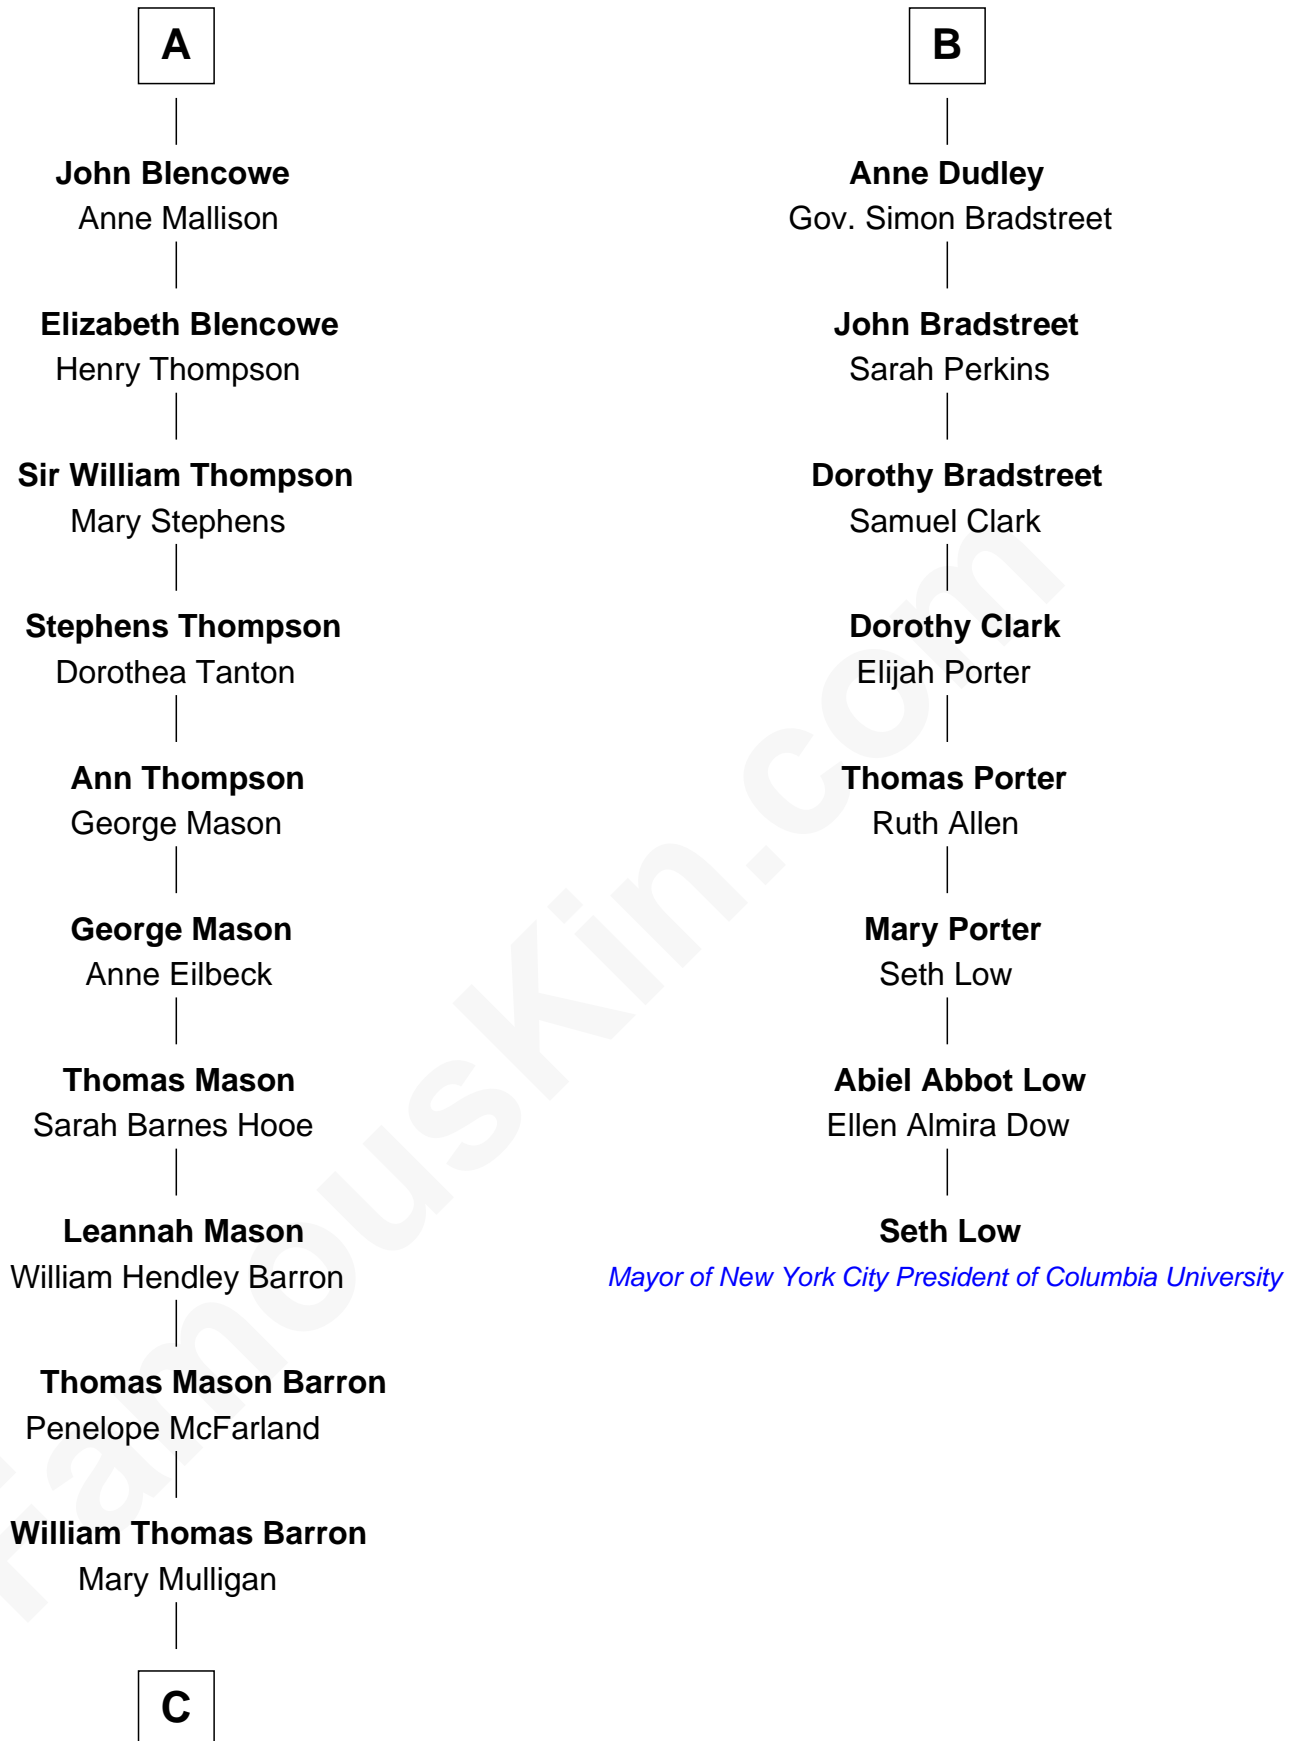

FamousKin.com Relationship Chart of

Paris Hilton

Socialite and TV Personality

14th cousin 6 times removed of

Seth Low

Mayor of New York City President of Columbia University

C

Mary Adelaide Barron
Conrad Nicholson Hilton