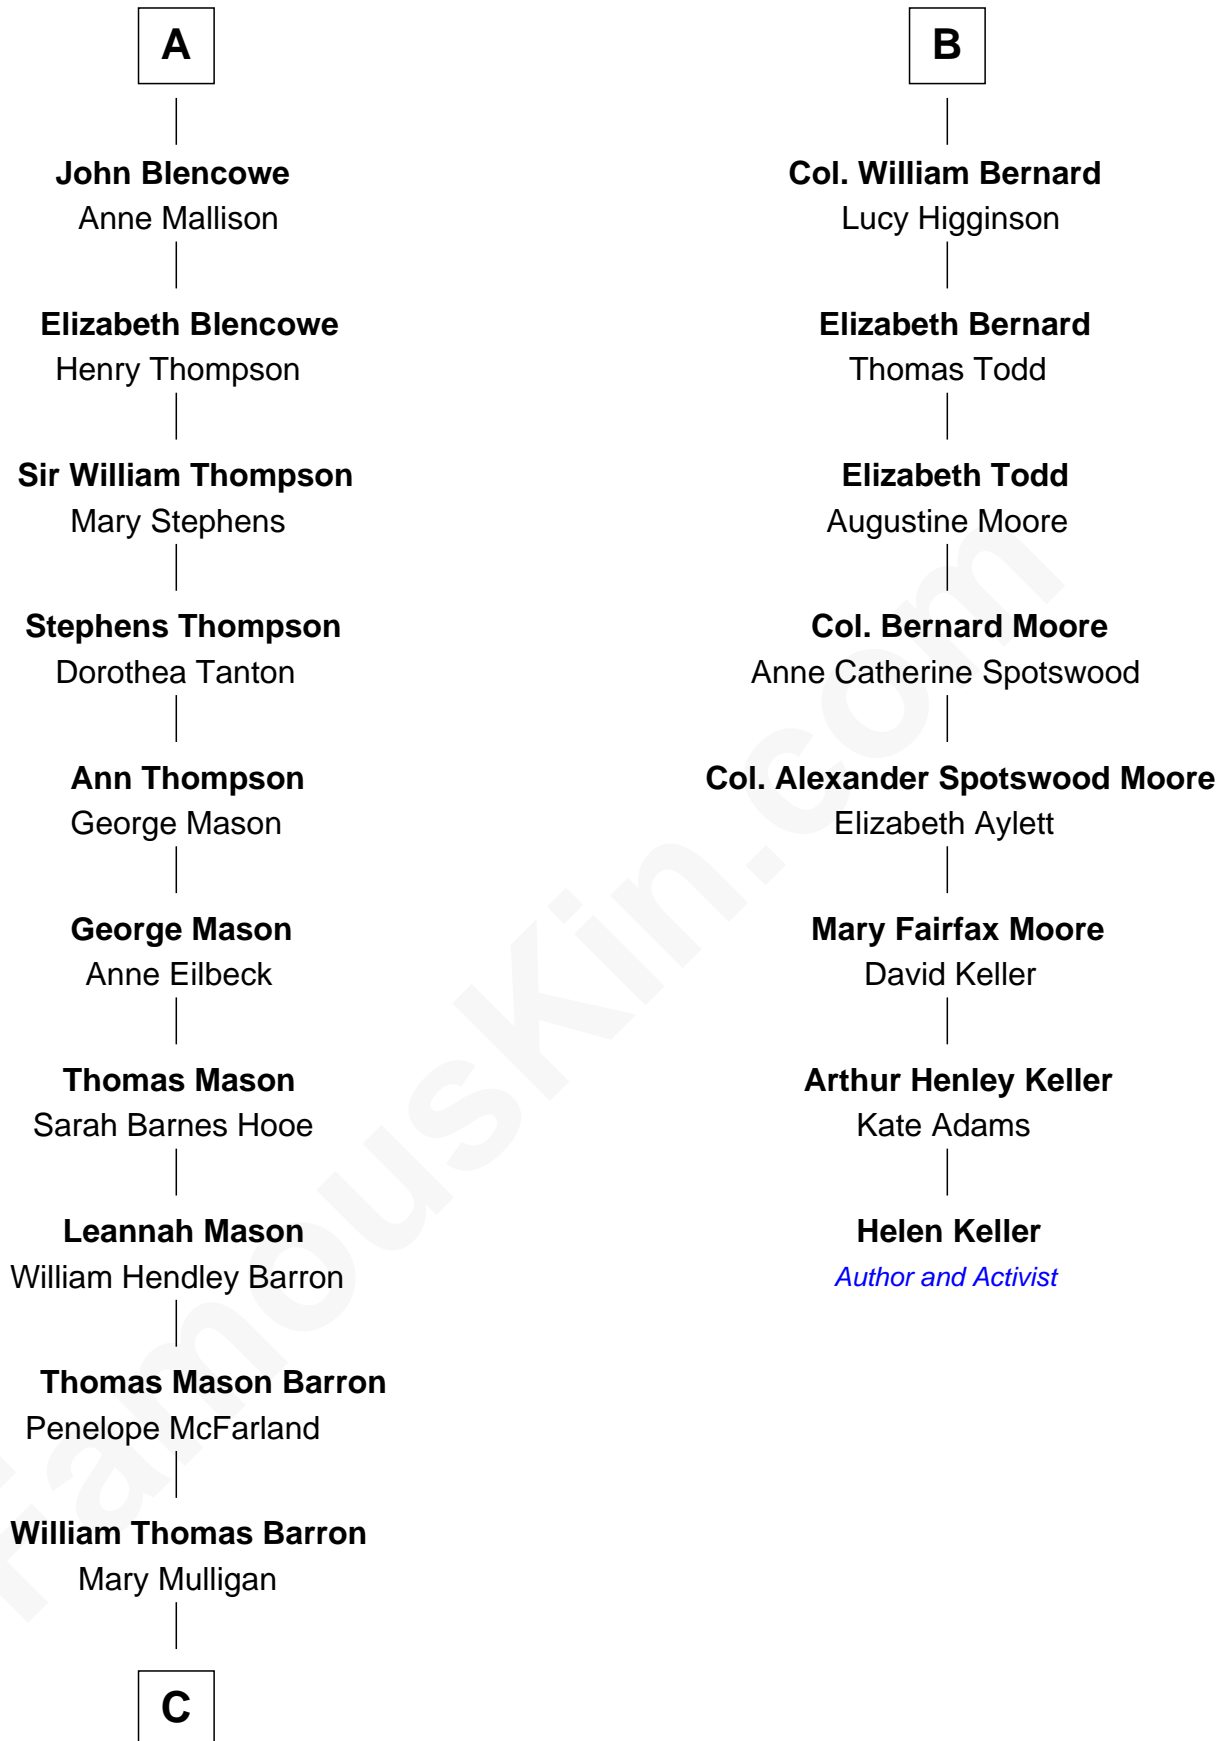

FamousKin.com Relationship Chart of

Paris Hilton

Socialite and TV Personality

14th cousin 6 times removed of

Helen Keller

Author and Activist

Sir Ralph Neville
Margaret de Stafford

Philippe Neville
Sir Thomas Dacre

Joan Dacre
Thomas Clifford

Matilda Clifford
Sir Edmund Sutton

Thomas Dudley
Grace Threlkeld

Winifred Dudley
Anthony Blencowe

Richard Blencowe
Apollonia Tolson

Sir Henry Blencowe
Grace Sandford

A

Margaret de Neville
Sir Richard Scrope

Sir Henry le Scrope
Elizabeth le Scrope

Margaret Scrope
John Bernard

John Bernard
Margaret Daundelyn

John Bernard
Cecily Muscote

Francis Bernard
Alice Hazlewood

Sir Francis Bernard
Mary Woolhouse

B

C