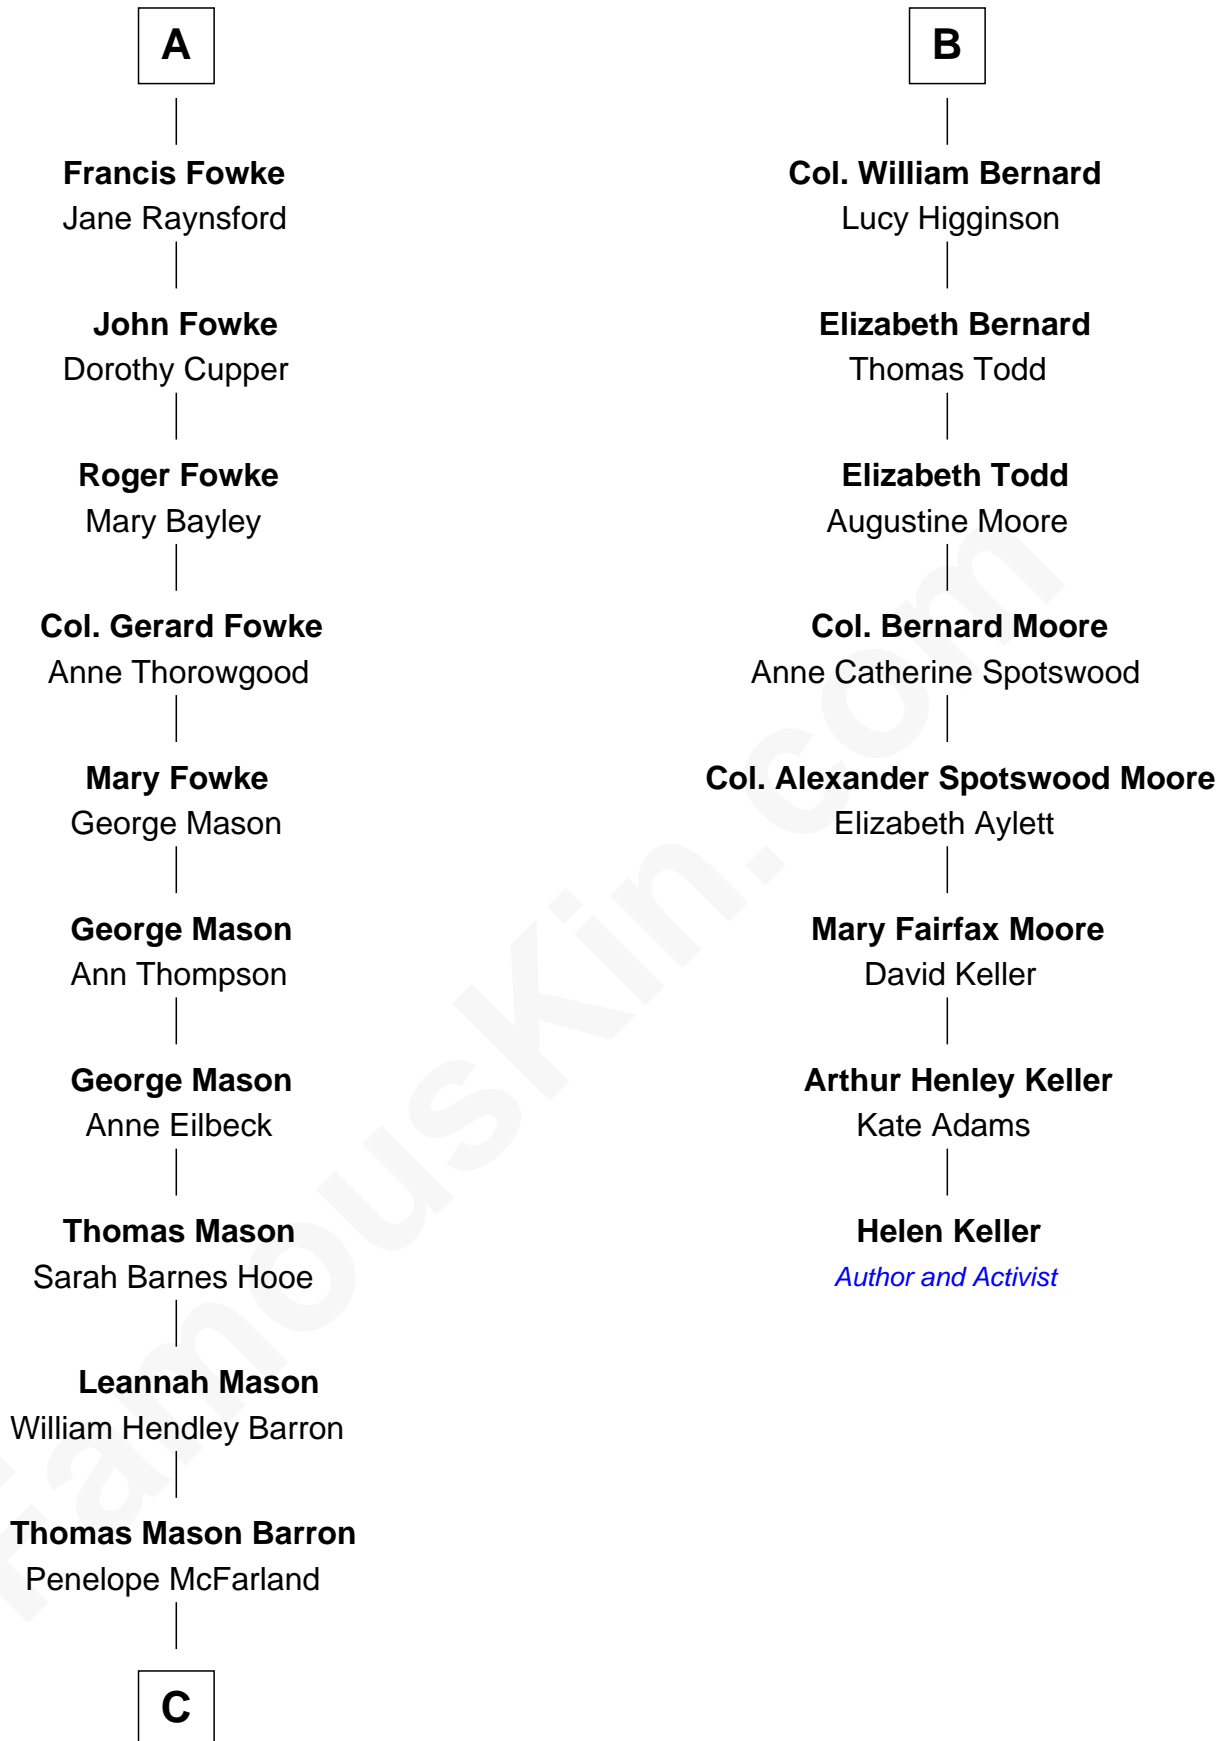

# FamousKin.com Relationship Chart of

**Paris Hilton**

*Socialite and TV Personality*

14th cousin 7 times removed of

**Helen Keller**

*Author and Activist*

**Stephen le Scrope**

Margery de Welles

**Maude le Scrope**  
Sir Baldwin Freville

**Joyce Freville**  
Sir Roger Aston

**Sir Robert Aston**  
Isabel Brereton

**John Aston**  
Elizabeth Delves

**Margaret Aston**  
John Kinnersley

**Isabel Kinnersley**  
John Bradshaw

**Anne Bradshaw**  
John Fowke

**A**

**John le Scrope**  
Elizabeth Chaworth

**Elizabeth le Scrope**  
Sir Henry le Scrope

**Margaret Scrope**  
John Bernard

**John Bernard**  
Margaret Daundelyn

**John Bernard**  
Cecily Muscote

**Francis Bernard**  
Alice Hazlewood

**Sir Francis Bernard**  
Mary Woolhouse

**B**

**C**

William Thomas Barron

Mary Mulligan

Mary Adelaide Barron

Conrad Nicholson Hilton