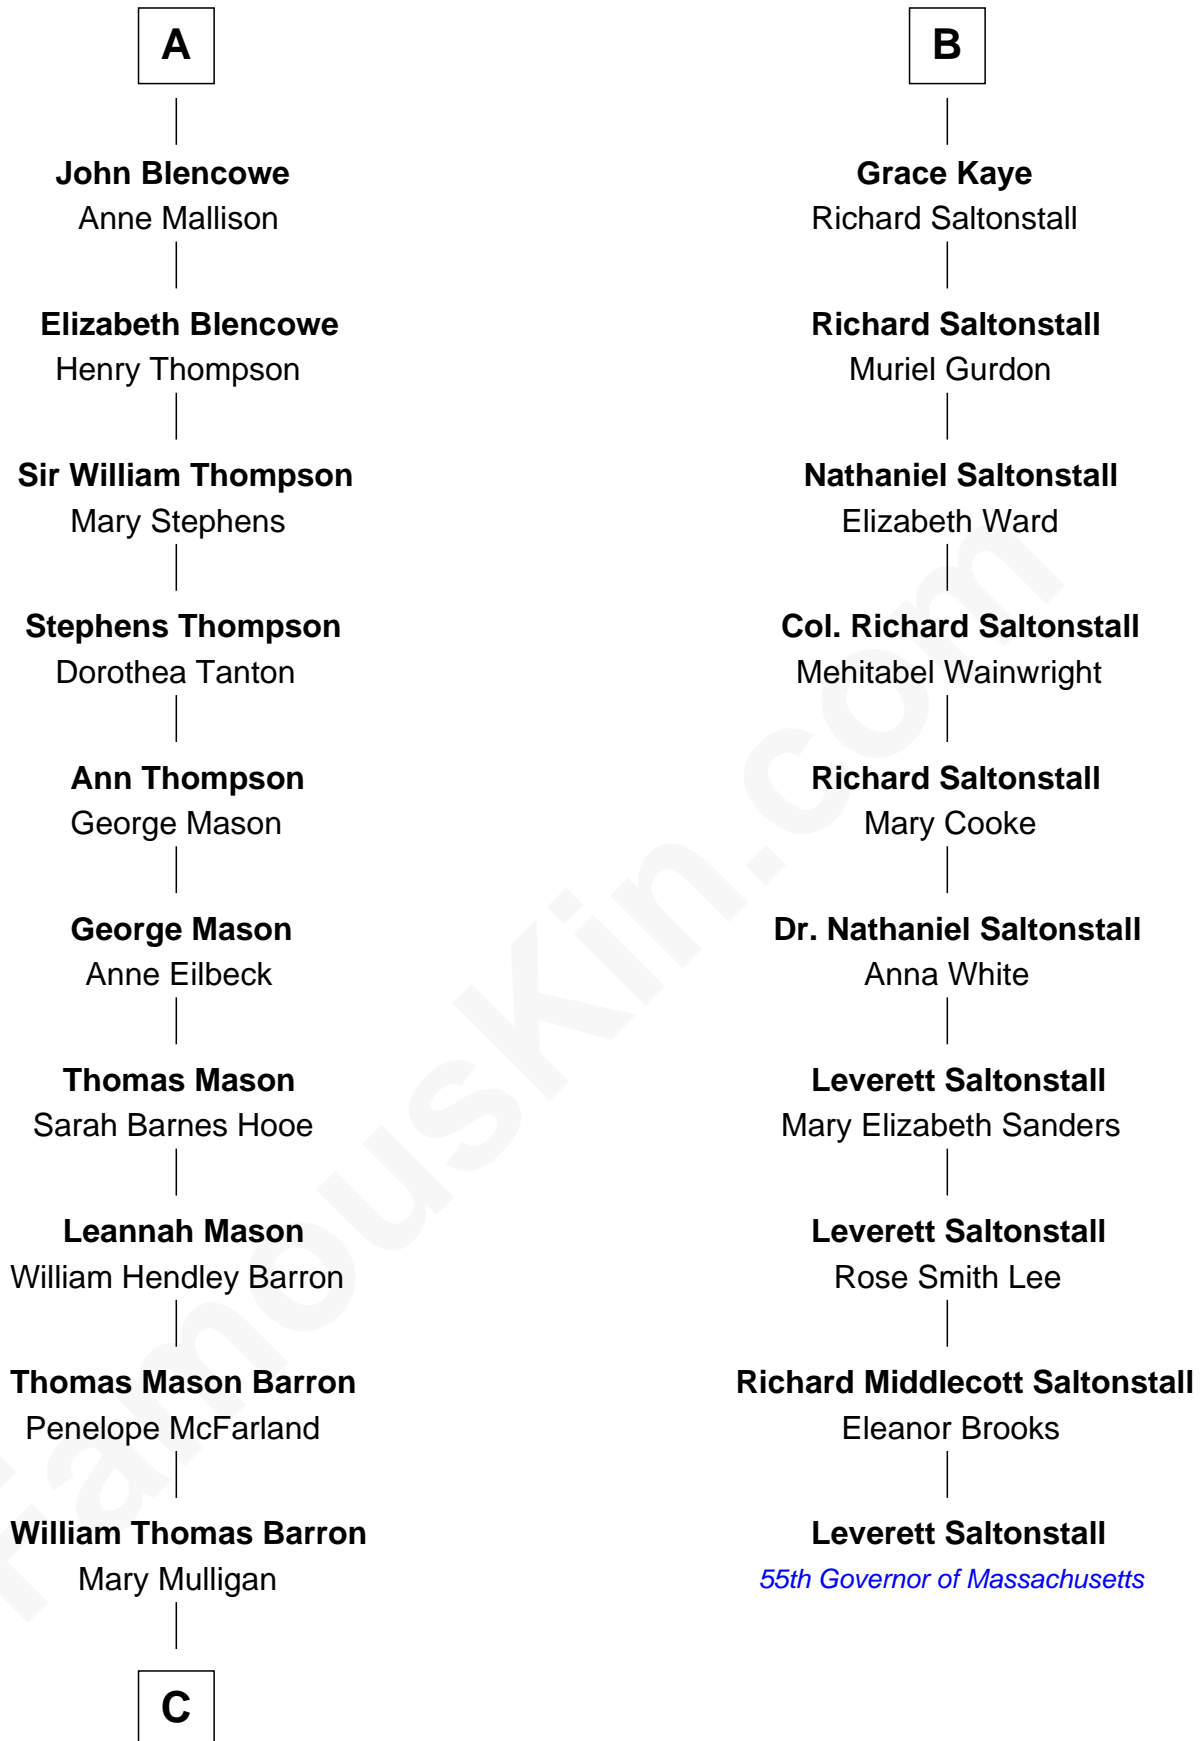

## Leverett Saltonstall

*55th Governor of Massachusetts*

**C**

—  
**Mary Adelaide Barron**  
Conrad Nicholson Hilton

—  
**Barron Hilton**  
Marilyn June Hawley

—  
**Richard Howard Hilton**  
Kathleen Elizabeth Avanzino