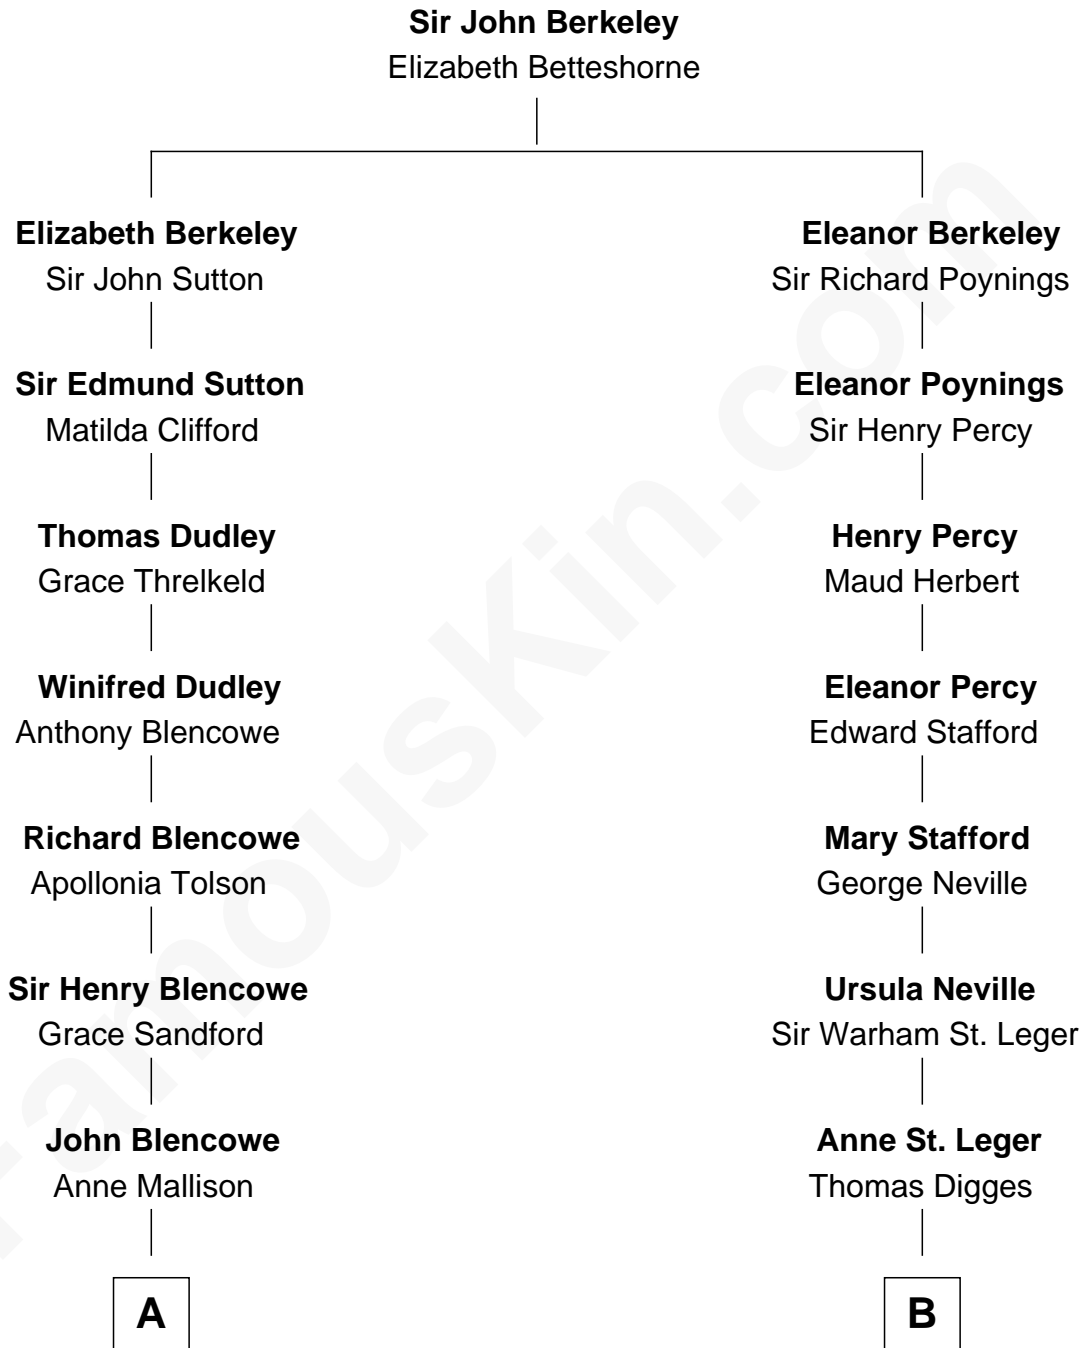

FamousKin.com

Relationship Chart of

Paris Hilton

Socialite and TV Personality

12th cousin 7 times removed of

John Carroll

Founder of Georgetown University

C