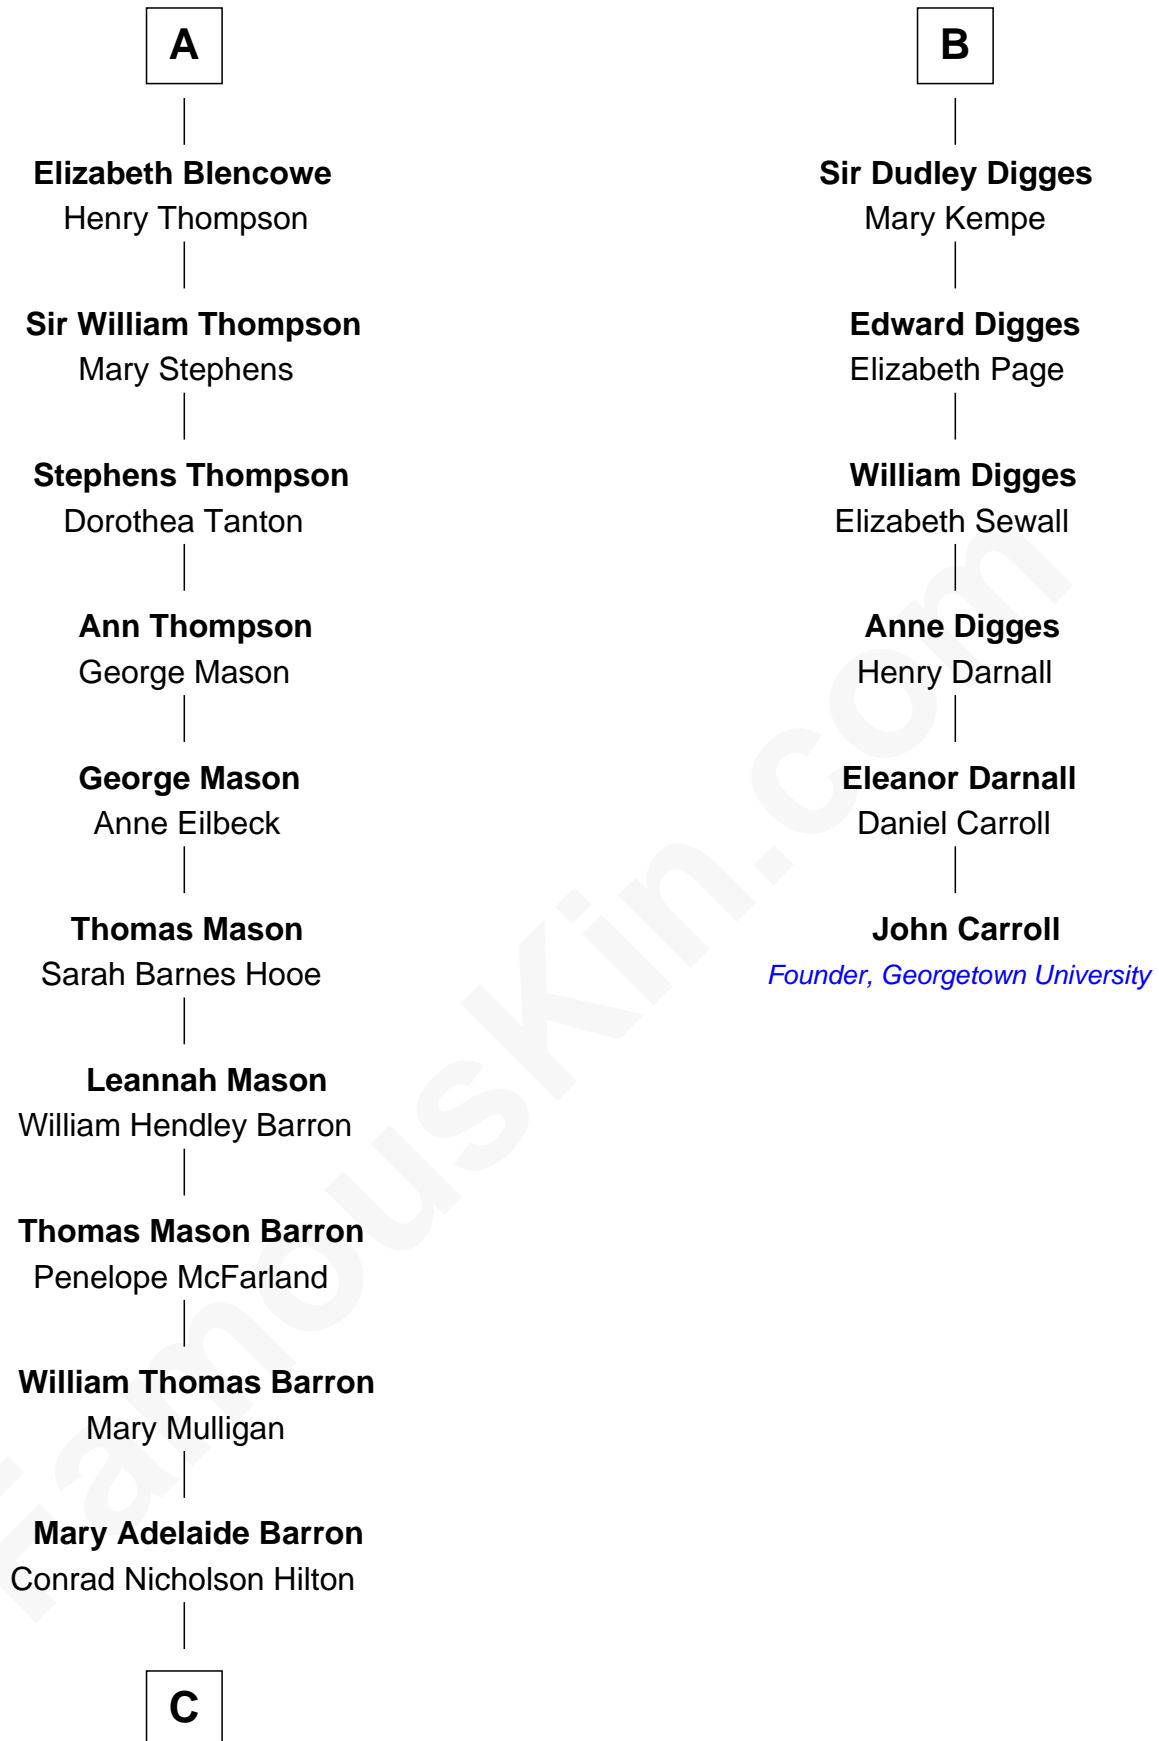

FamousKin.com

Relationship Chart of

Paris Hilton

Socialite and TV Personality

12th cousin 7 times removed of

John Carroll

Founder of Georgetown University

C

—
Barron Hilton
Marilyn June Hawley

—
Richard Howard Hilton
Kathleen Elizabeth Avanzino

—
Paris Hilton
Socialite and TV Personality

FamousKin.com