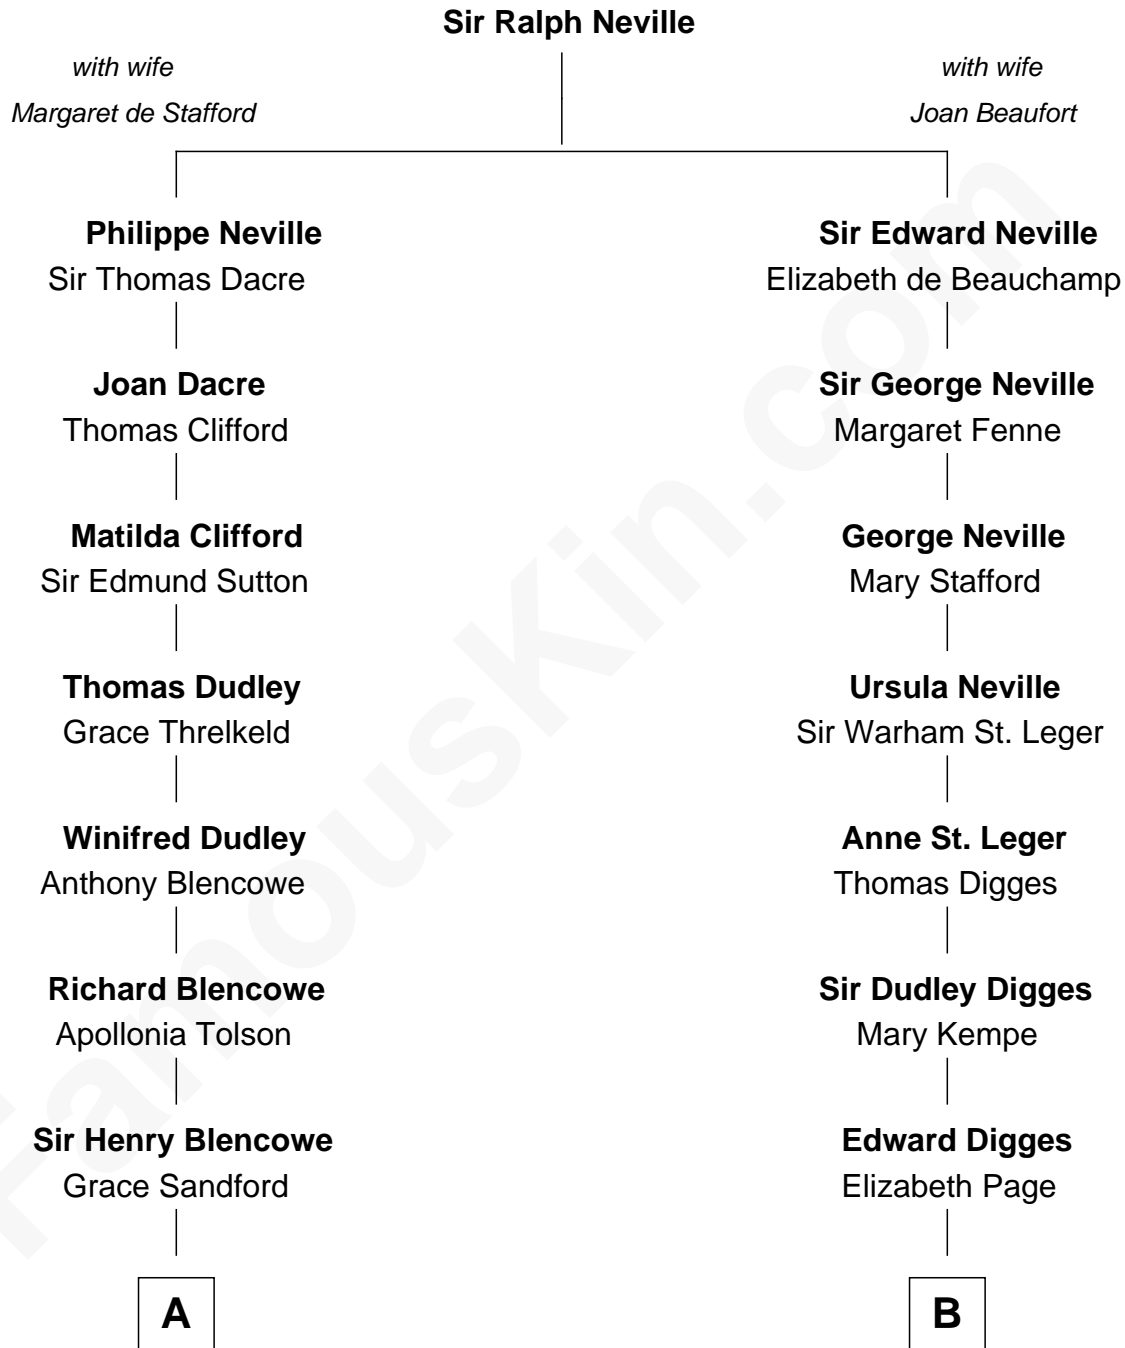

# FamousKin.com

## Relationship Chart of Paris Hilton

*Socialite and TV Personality*

10th cousin 10 times removed of

**John Carroll**

*Founder of Georgetown University*

**C**

—  
**Mary Adelaide Barron**  
Conrad Nicholson Hilton