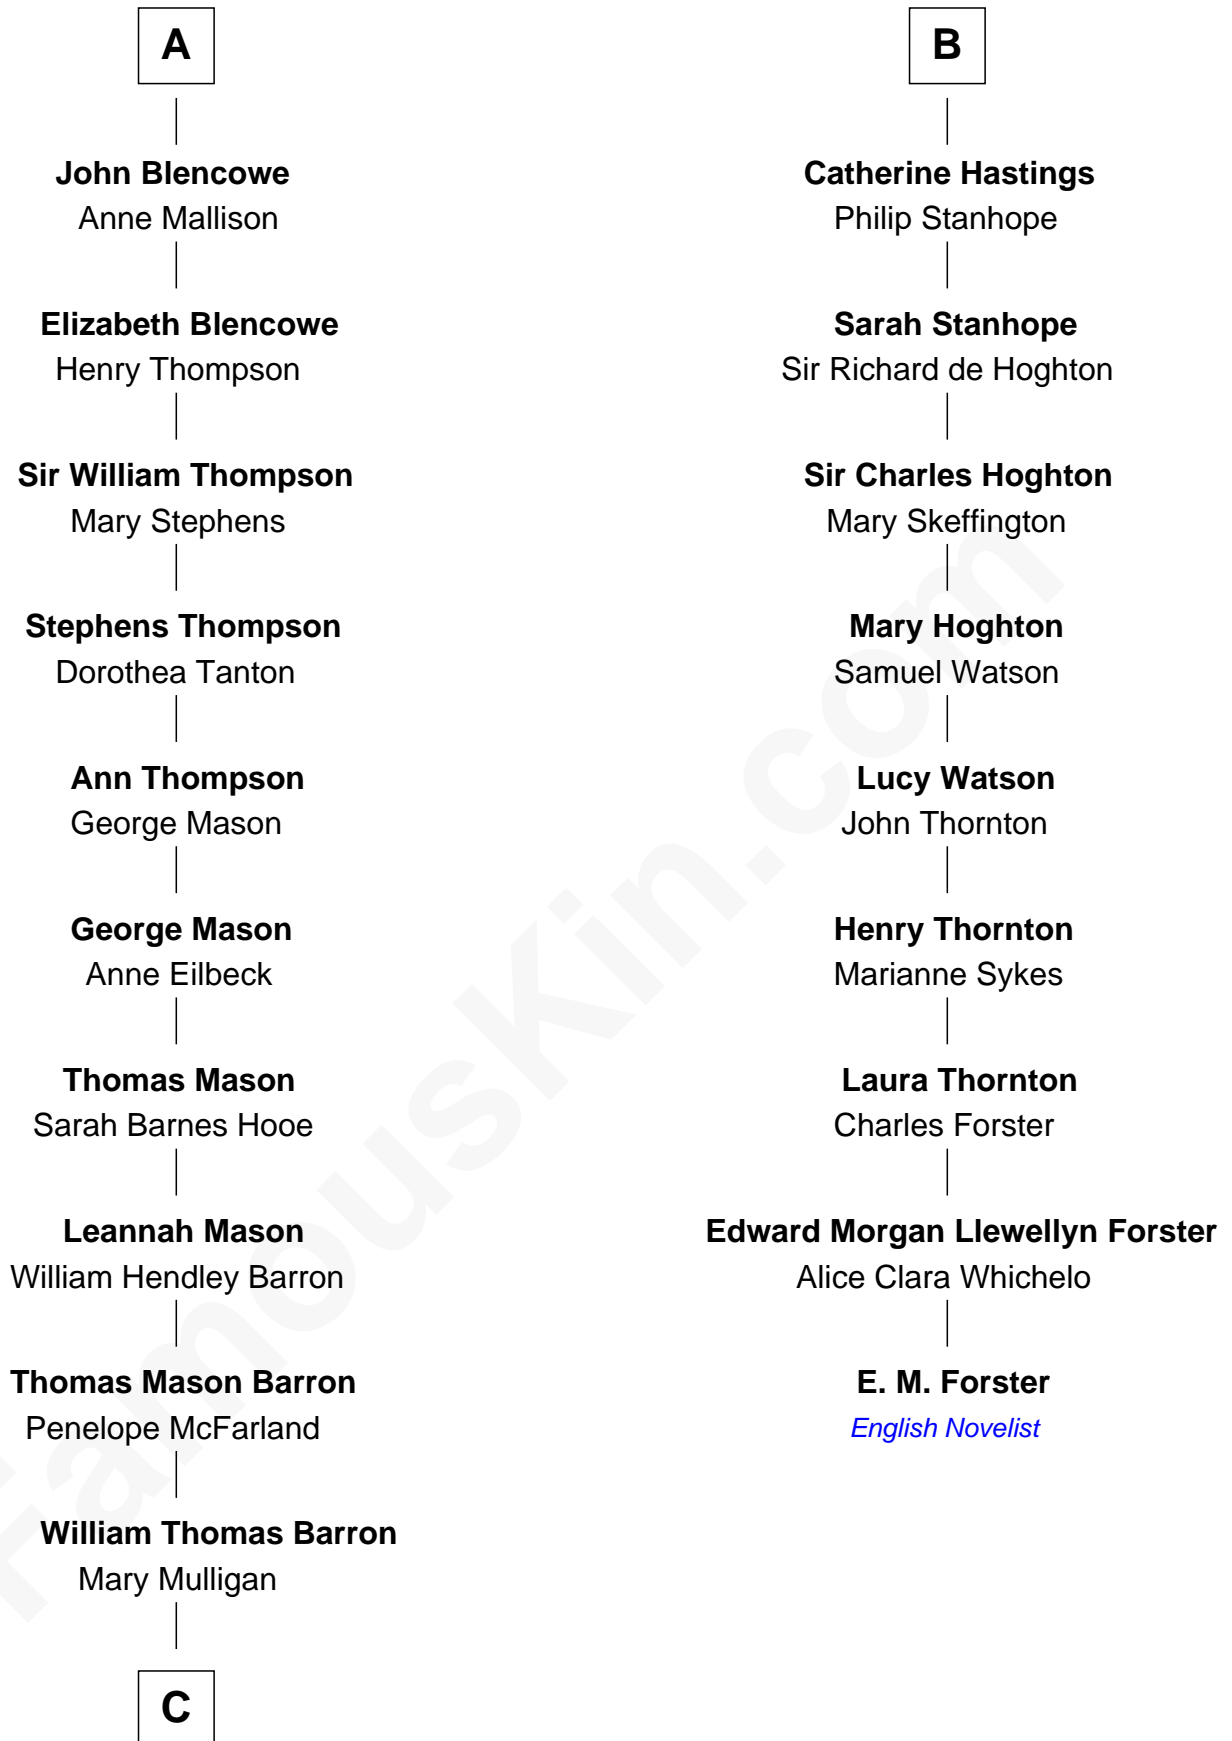

FamousKin.com Relationship Chart of

Paris Hilton

Socialite and TV Personality

15th cousin 5 times removed of

E. M. Forster

English Novelist

Sir Henry Percy
Elizabeth Mortimer

C

—
Mary Adelaide Barron
Conrad Nicholson Hilton

—
Barron Hilton
Marilyn June Hawley

—
Richard Howard Hilton
Kathleen Elizabeth Avanzino

—
Paris Hilton
Socialite and TV Personality

FamousKin.com