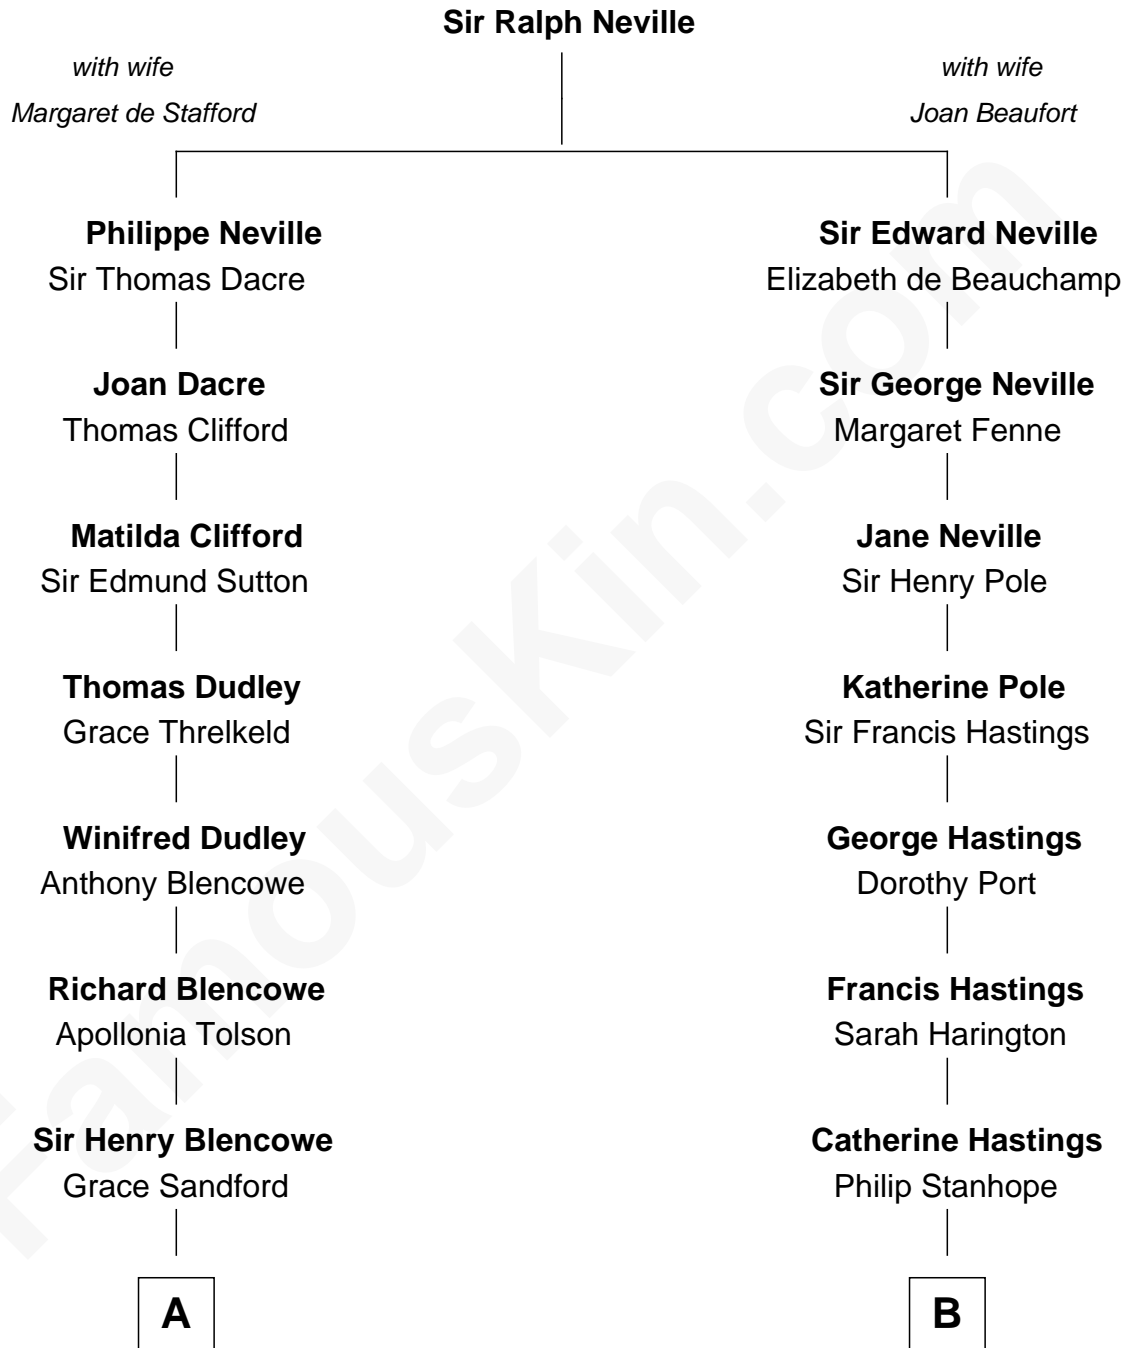

FamousKin.com Relationship Chart of

Paris Hilton

Socialite and TV Personality

14th cousin 6 times removed of

E. M. Forster

English Novelist

C

—
Mary Adelaide Barron
Conrad Nicholson Hilton