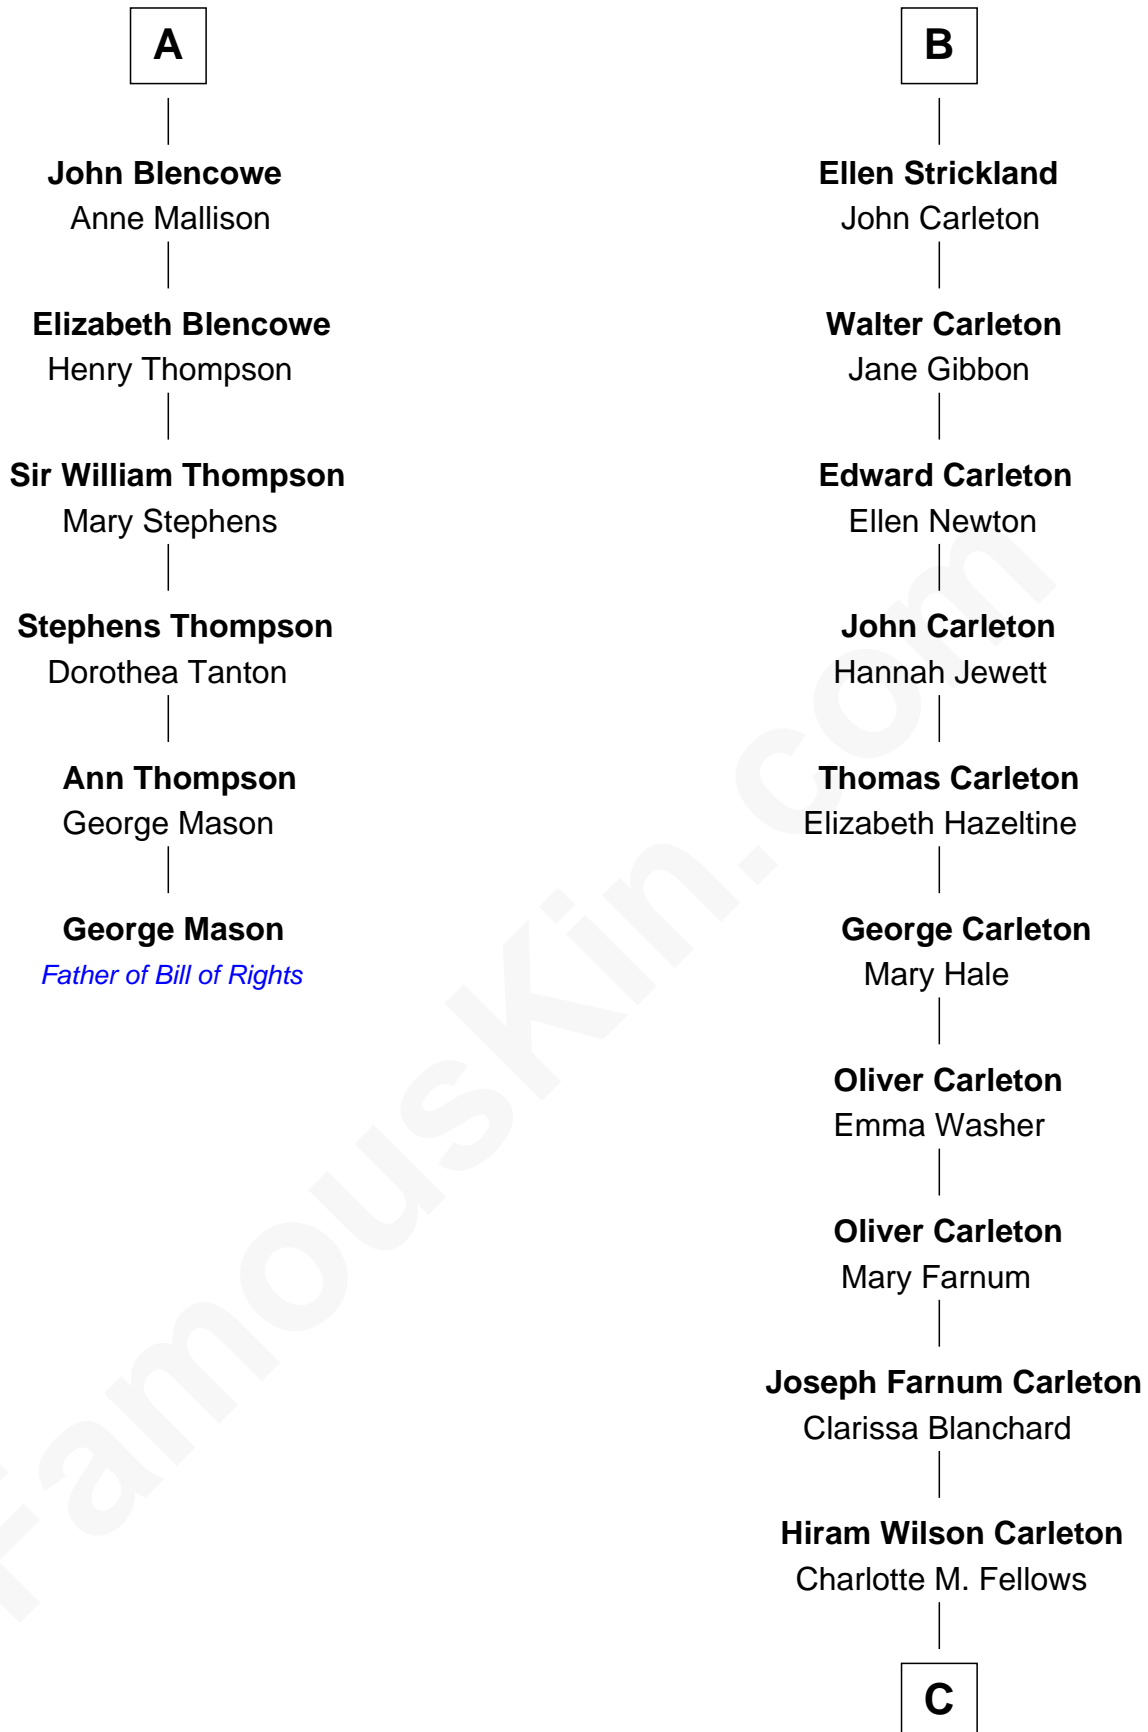

FamousKin.com Relationship Chart of

George Mason

Father of the U.S. Bill of Rights

12th cousin 8 times removed of

Mickey Rourke

Movie Actor

Sir Ralph Neville
Margaret de Stafford

Philippe Neville
Sir Thomas Dacre

John Neville
Elizabeth Newmarch

Jane de Neville
Sir William Gascoigne

Margaret Gascoigne
Sir Christopher Ward

Anne Ward
Sir Ralph Neville

Katherine Neville
Sir Walter Strickland

Walter Strickland
Agnes - - - - -

B

C

Joseph Clinton Carleton

Maud Alice Fitts

Hazel May Carleton

Leonard Ernest Cameron

Annette Elizabeth Cameron

Philip Andrew Rourke