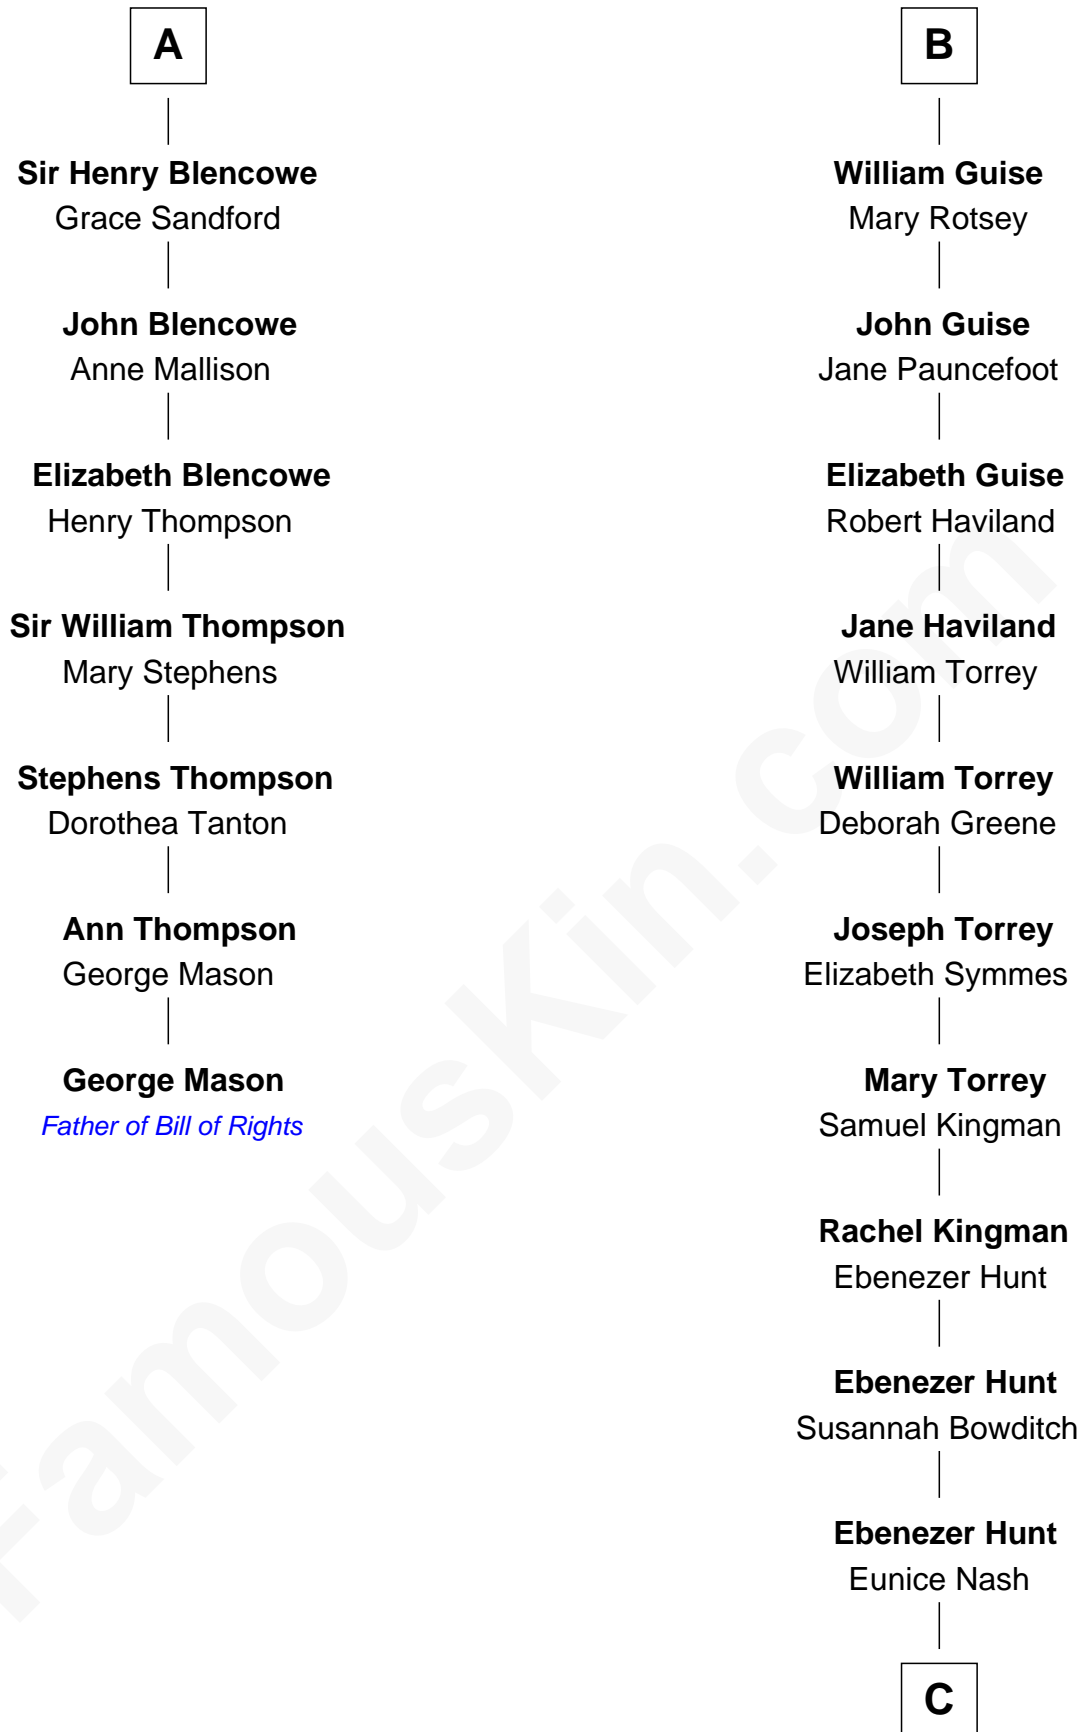

FamousKin.com Relationship Chart of

George Mason

Father of the U.S. Bill of Rights

13th cousin 8 times removed of

Linda Hunt

TV and Movie Actress

Sir Maurice de Berkeley

Eve la Zouche

Anne Stafford

Anne Berkeley

Sir John Guise

John Guise

Tacy Grey

B

C

Charles Edwin Hunt