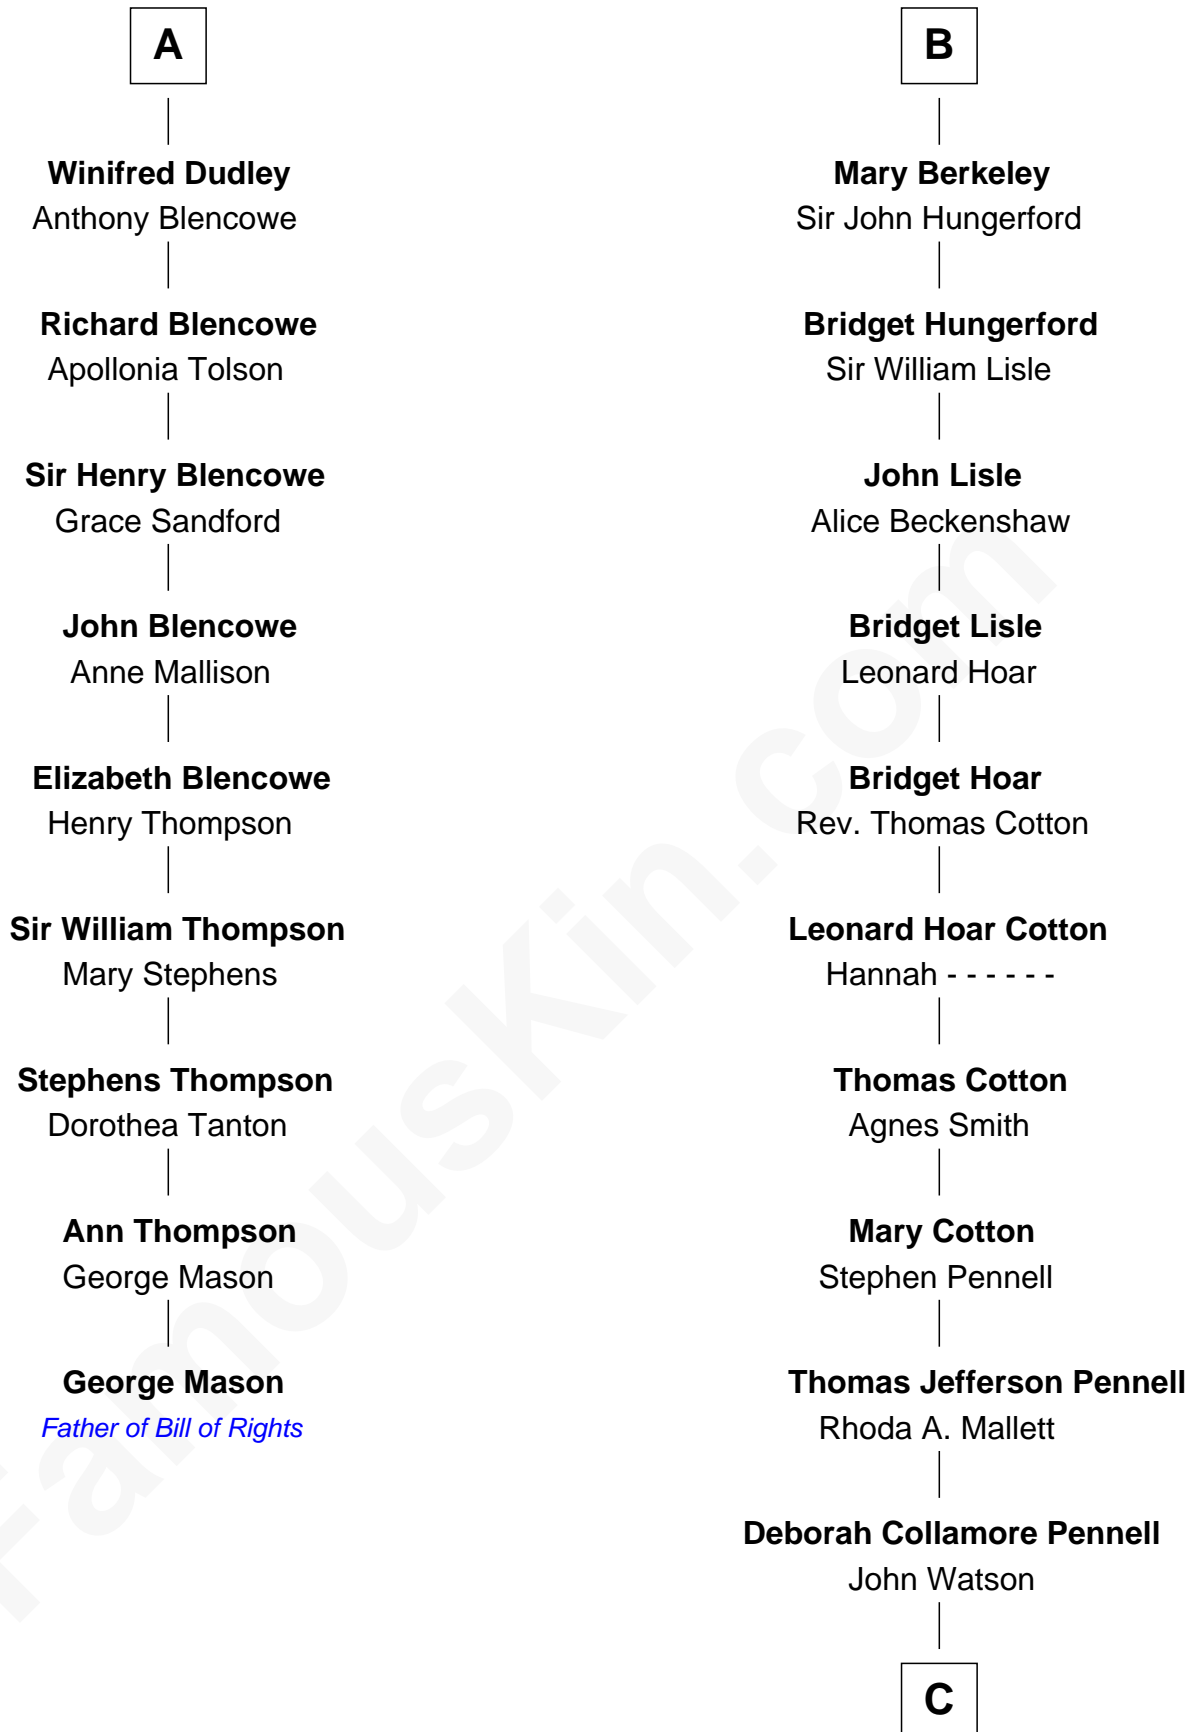

FamousKin.com Relationship Chart of

George Mason

Father of the U.S. Bill of Rights

15th cousin 5 times removed of

Warren Buffett

Chairman & CEO, Berkshire Hathaway

C

—
Susan Ann Watson

Ford Bela Barber

—
Stella Frances Barber

John Ammon Stahl

—
Leila Stahl

Howard Homan Buffett

—
Warren Buffett

Chairman & CEO, Berkshire Hathaway

FamousKin.com