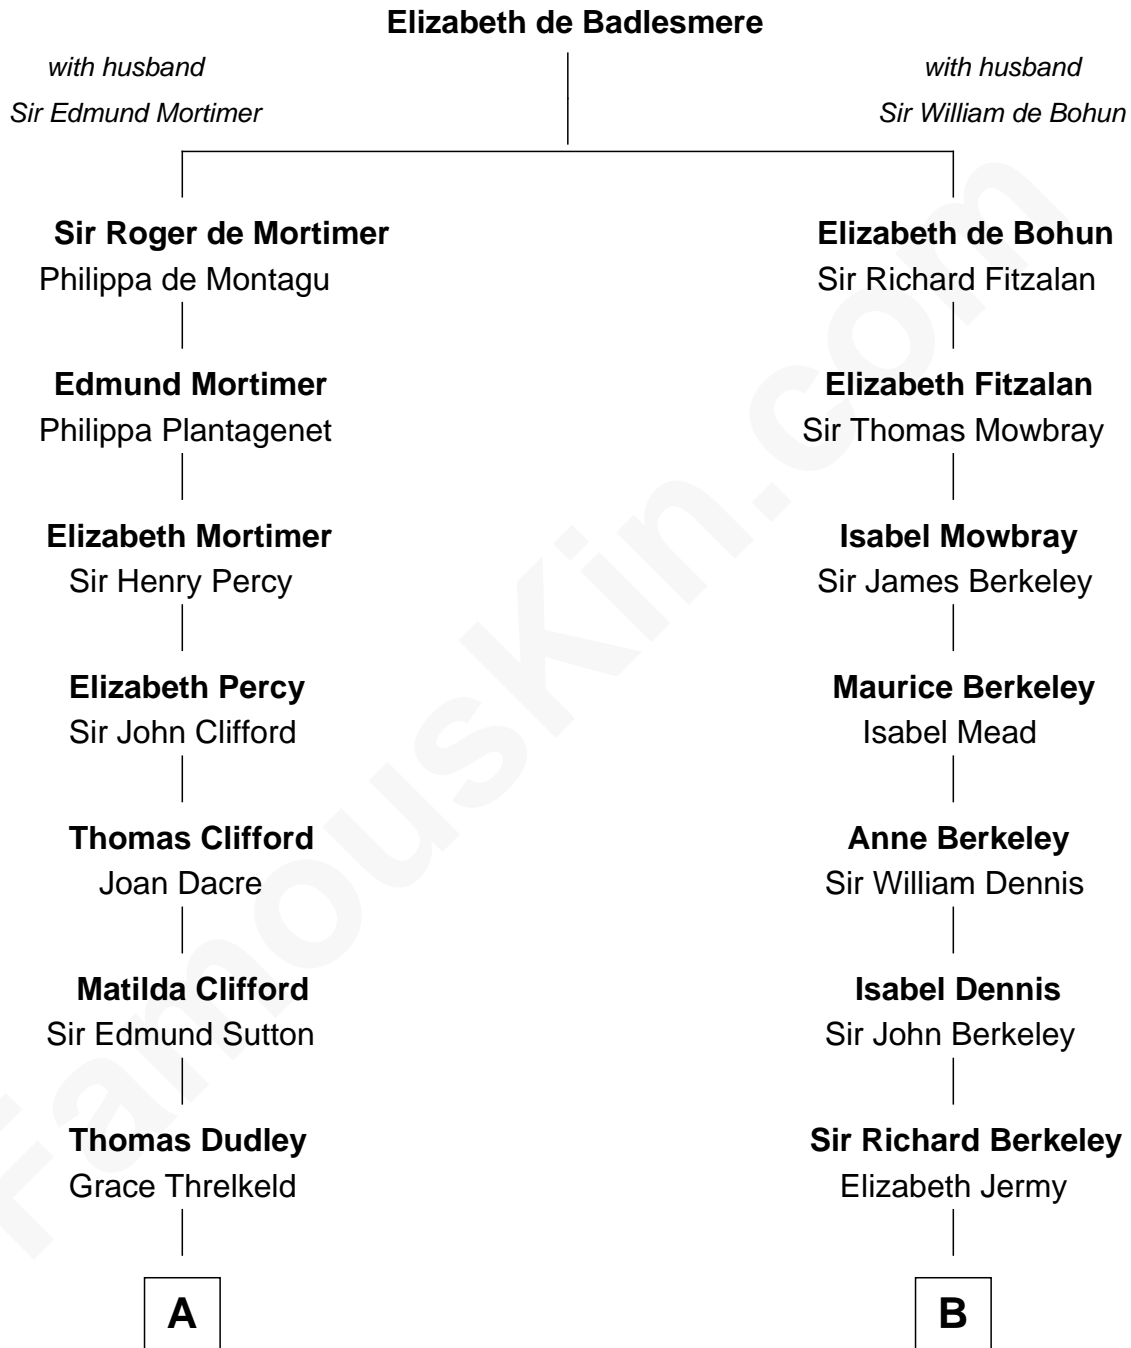

FamousKin.com Relationship Chart of

George Mason

Father of the U.S. Bill of Rights

15th cousin 5 times removed of

Warren Buffett

Chairman & CEO, Berkshire Hathaway

C

—
Susan Ann Watson

Ford Bela Barber

—
Stella Frances Barber

John Ammon Stahl

—
Leila Stahl

Howard Homan Buffett

—
Warren Buffett

Chairman & CEO, Berkshire Hathaway

FamousKin.com