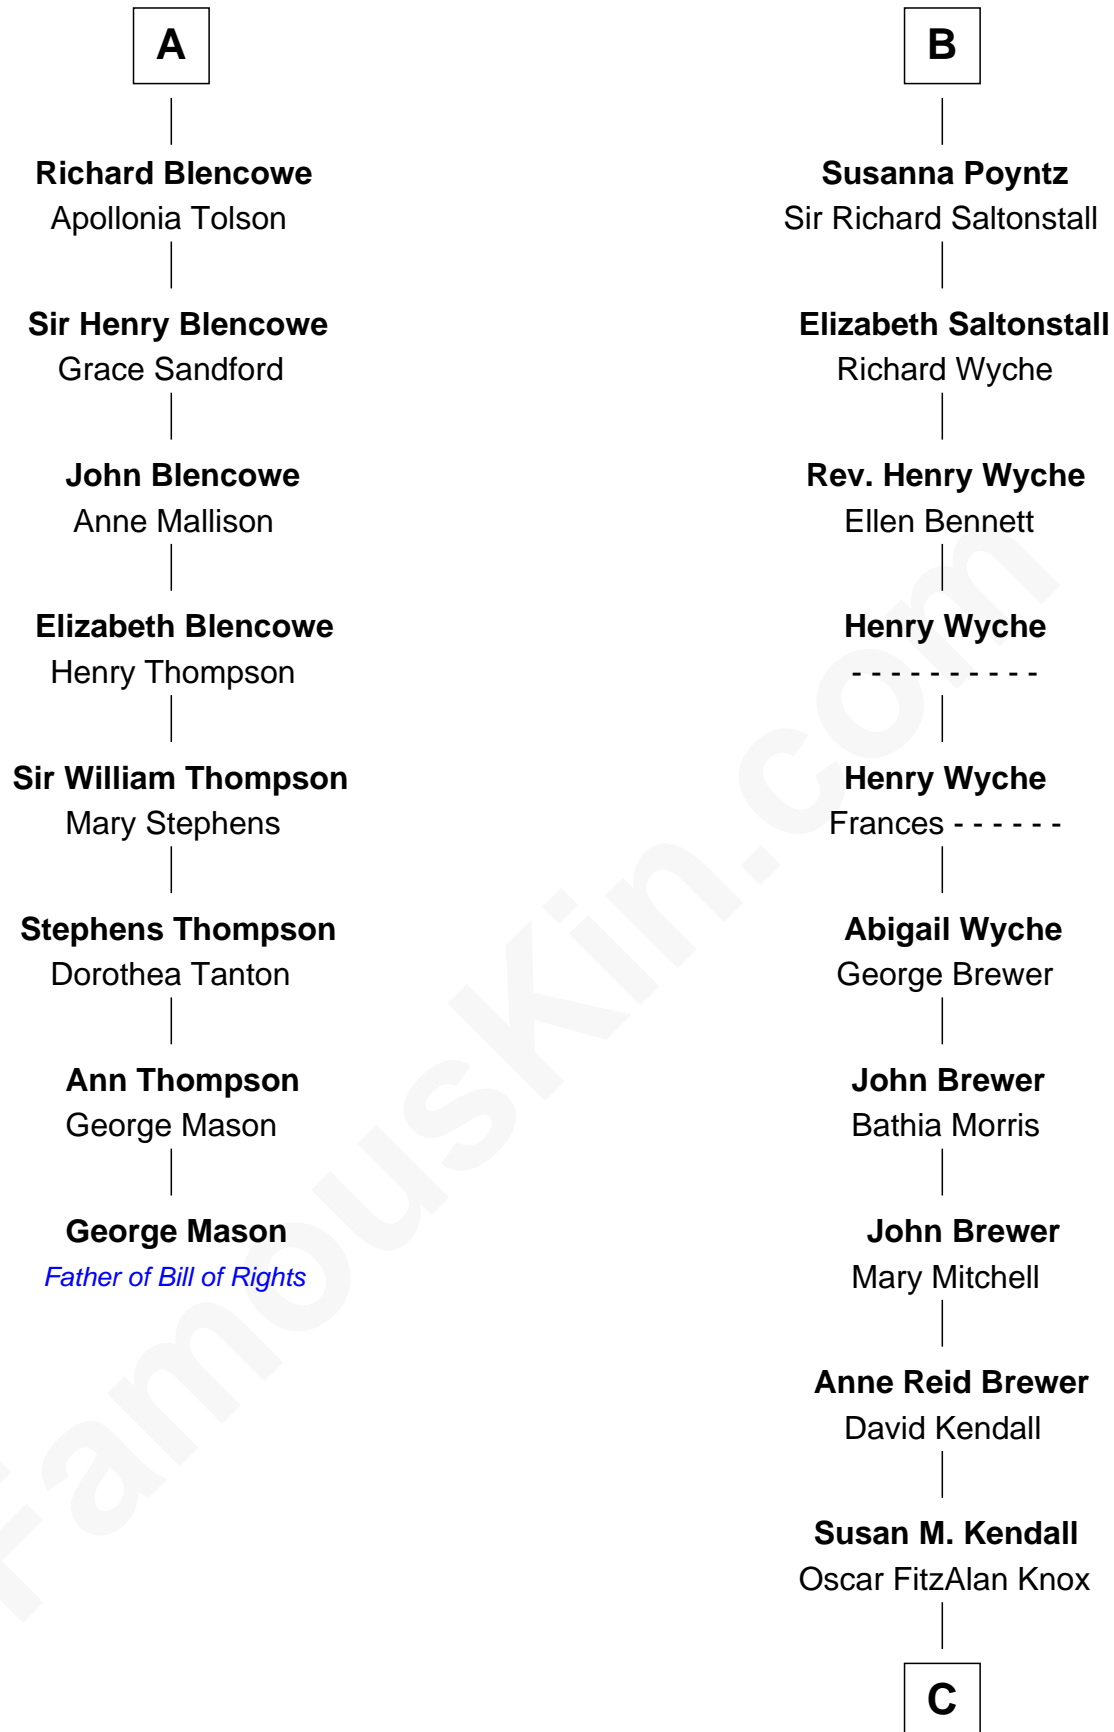

# FamousKin.com Relationship Chart of

**George Mason**

*Father of the U.S. Bill of Rights*

14th cousin 6 times removed of

**Truman Capote**

*Author of In Cold Blood*

**Eudo la Zouche**  
Milicent de Cantilupe

**Eve la Zouche**  
Sir Maurice de Berkeley

**Thomas de Berkeley**  
Katherine de Clyvedon

**Sir John Berkeley**  
Elizabeth Betteshorne

**Elizabeth Berkeley**  
Sir John Sutton

**Sir Edmund Sutton**  
Matilda Clifford

**Thomas Dudley**  
Grace Threlkeld

**Winifred Dudley**  
Anthony Blencowe

**A**

**Elizabeth la Zouche**  
Sir Nicholas Poyntz

**Nicholas Poyntz**  
-----

**Pontius Poyntz**  
Eleanor Baldwin

**Sir John Poyntz**  
-----

**John Poyntz**  
Maud Perth

**William Poyntz**  
Elizabeth Shaw

**Thomas Poyntz**  
Ann Calva

**B**

**C**

—  
**John Brewer Knox**  
Lula Margaret Dinkins

—  
**Mabel Knox**  
Archulus Persons

—  
**Archulus Persons**  
Lillie May Faulk