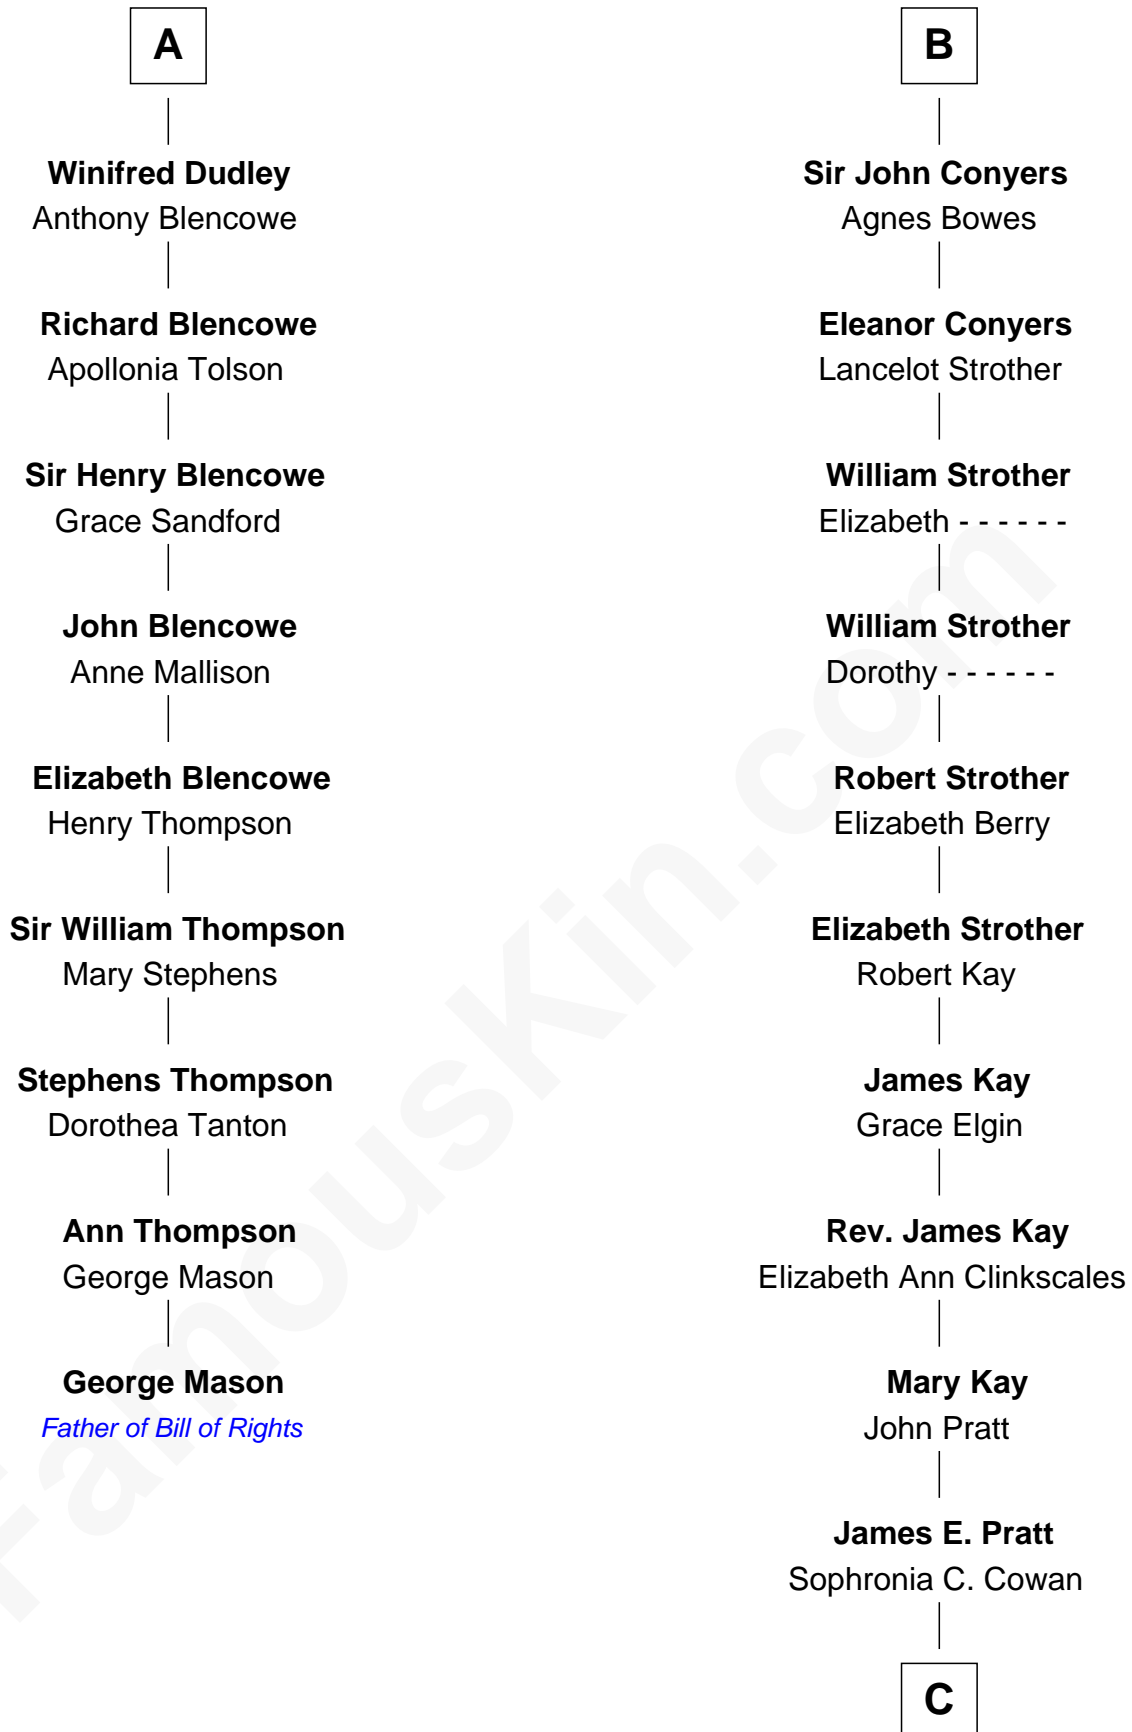

# FamousKin.com Relationship Chart of

**George Mason**

*Father of the U.S. Bill of Rights*

15th cousin 4 times removed of

**Jimmy Carter**

*39th U.S. President*

**Edward III, King of England**

Philippa of Hainault

**C**

**Nina Pratt**

William Archibald Carter

**Earl Carter**

Lillian Gordy

**Jimmy Carter**

*39th U.S. President*

FamousKin.com