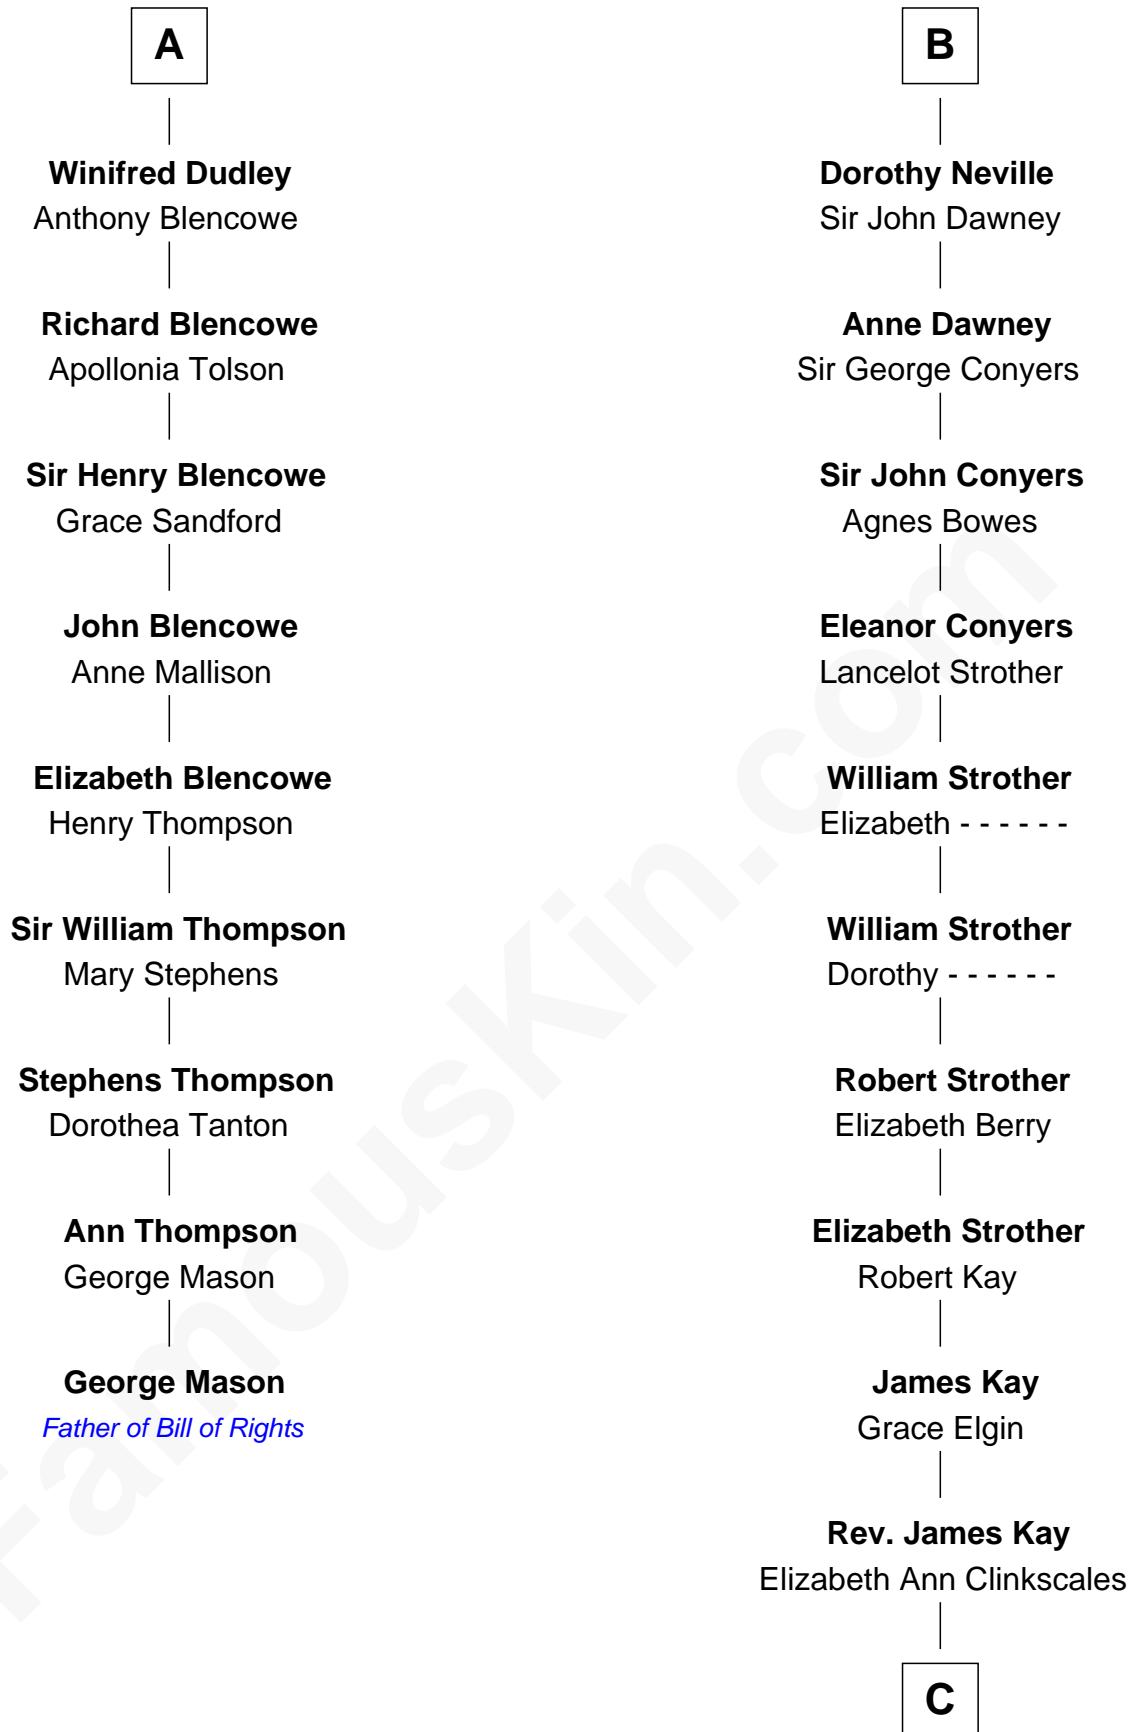

# FamousKin.com Relationship Chart of

**George Mason**

*Father of the U.S. Bill of Rights*

15th cousin 6 times removed of

**Jimmy Carter**

*39th U.S. President*

**Henry Plantagenet**

Maud de Chaworth

Richard Fitzalan

**Joan Fitzalan**

Humphrey de Bohun

**Eleanor de Bohun**

Sir Thomas Plantagenet

**Anne Plantagenet**

Sir William Bouchier

**Sir John Bouchier**

Margaret Berners

**Joan Bouchier**

Sir Henry Neville

**Sir Richard Neville**

Anne Stafford

**B**

**C**

**Mary Kay**

John Pratt

**James E. Pratt**

Sophonra C. Cowan

**Nina Pratt**

William Archibald Carter

**Earl Carter**

Lillian Gordy

**Jimmy Carter**