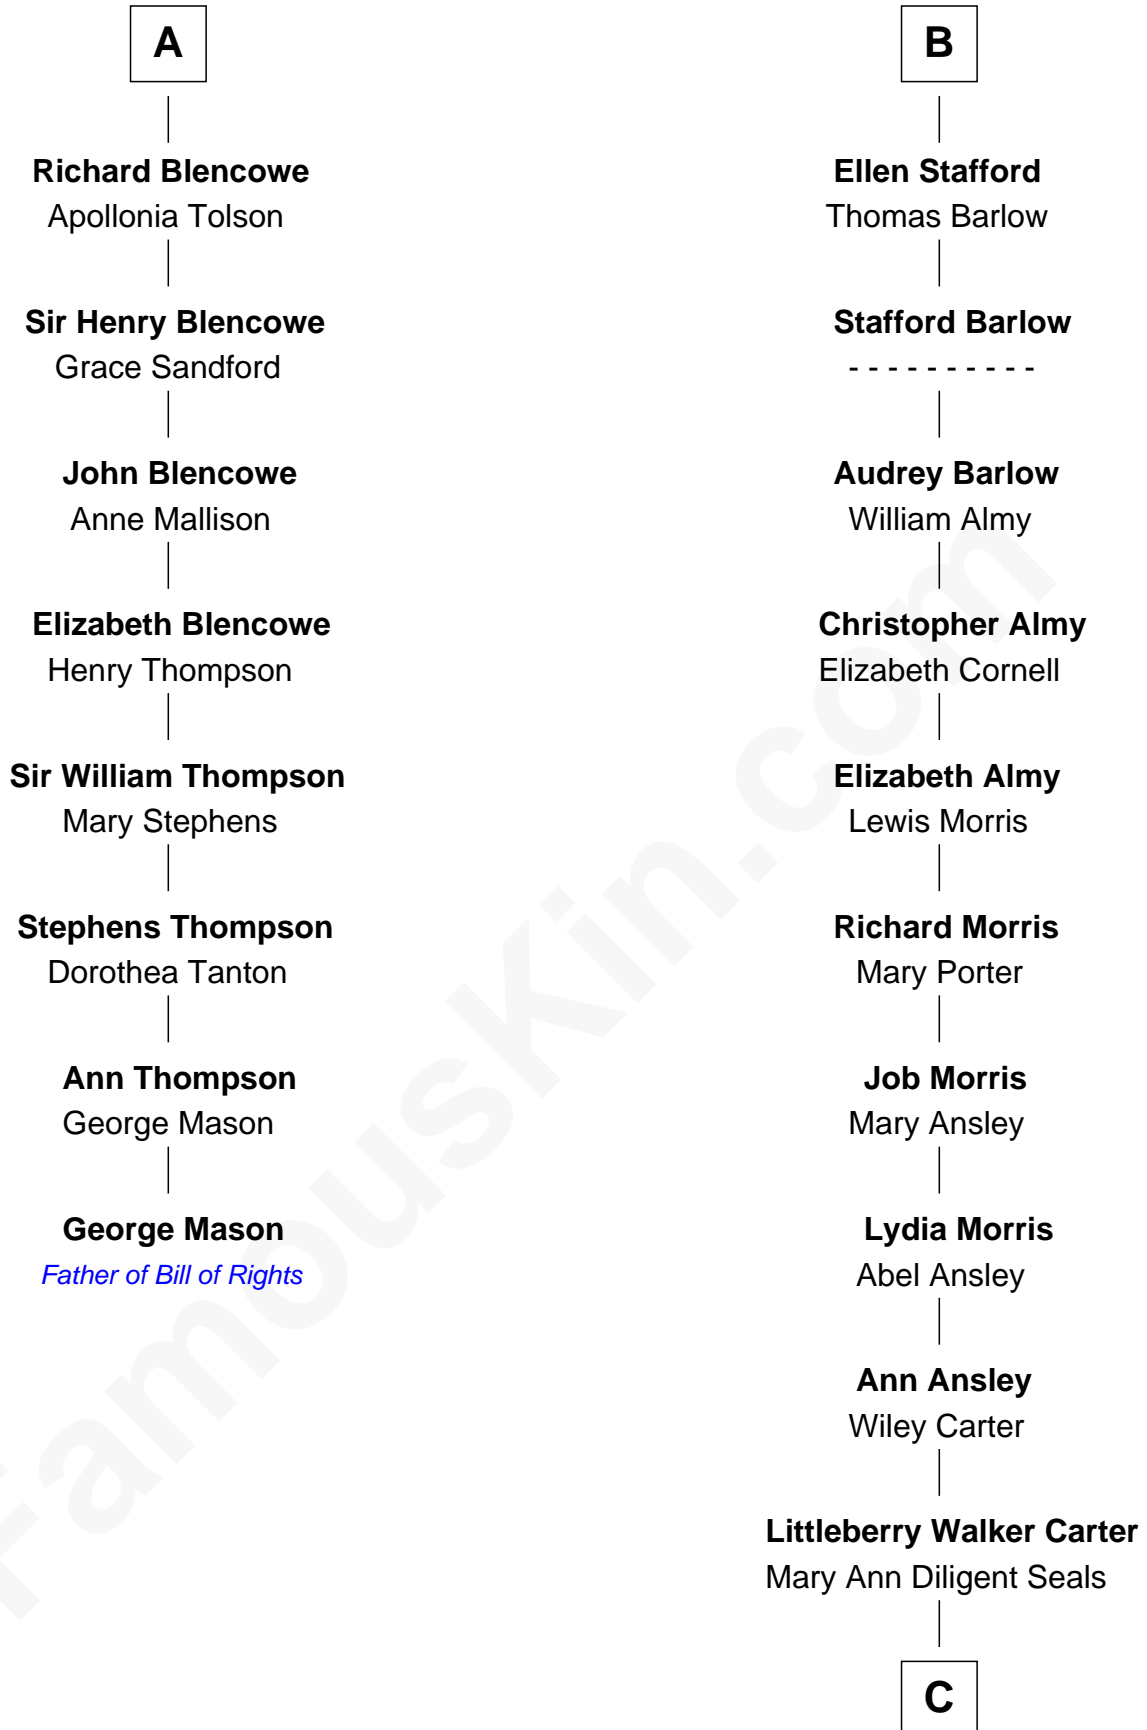

FamousKin.com Relationship Chart of

George Mason

Father of the U.S. Bill of Rights

14th cousin 5 times removed of

Jimmy Carter

39th U.S. President

Ralph de Stafford

*with wife
Margaret de Audley*

Sir Humphrey Stafford
Elizabeth Burdet

Joan Dacre
Thomas Clifford

Sir Humphrey Stafford
Eleanor Aylesbury

Matilda Clifford
Sir Edmund Sutton

Humphrey Stafford
Katherine Fray

Thomas Dudley
Grace Threlkeld

Sir Humphrey Stafford
Margaret Fogge

Winifred Dudley
Anthony Blencowe

Sir Humphrey Stafford
Margaret Tame

A

B

C

William Archibald Carter

Nina Pratt

Earl Carter