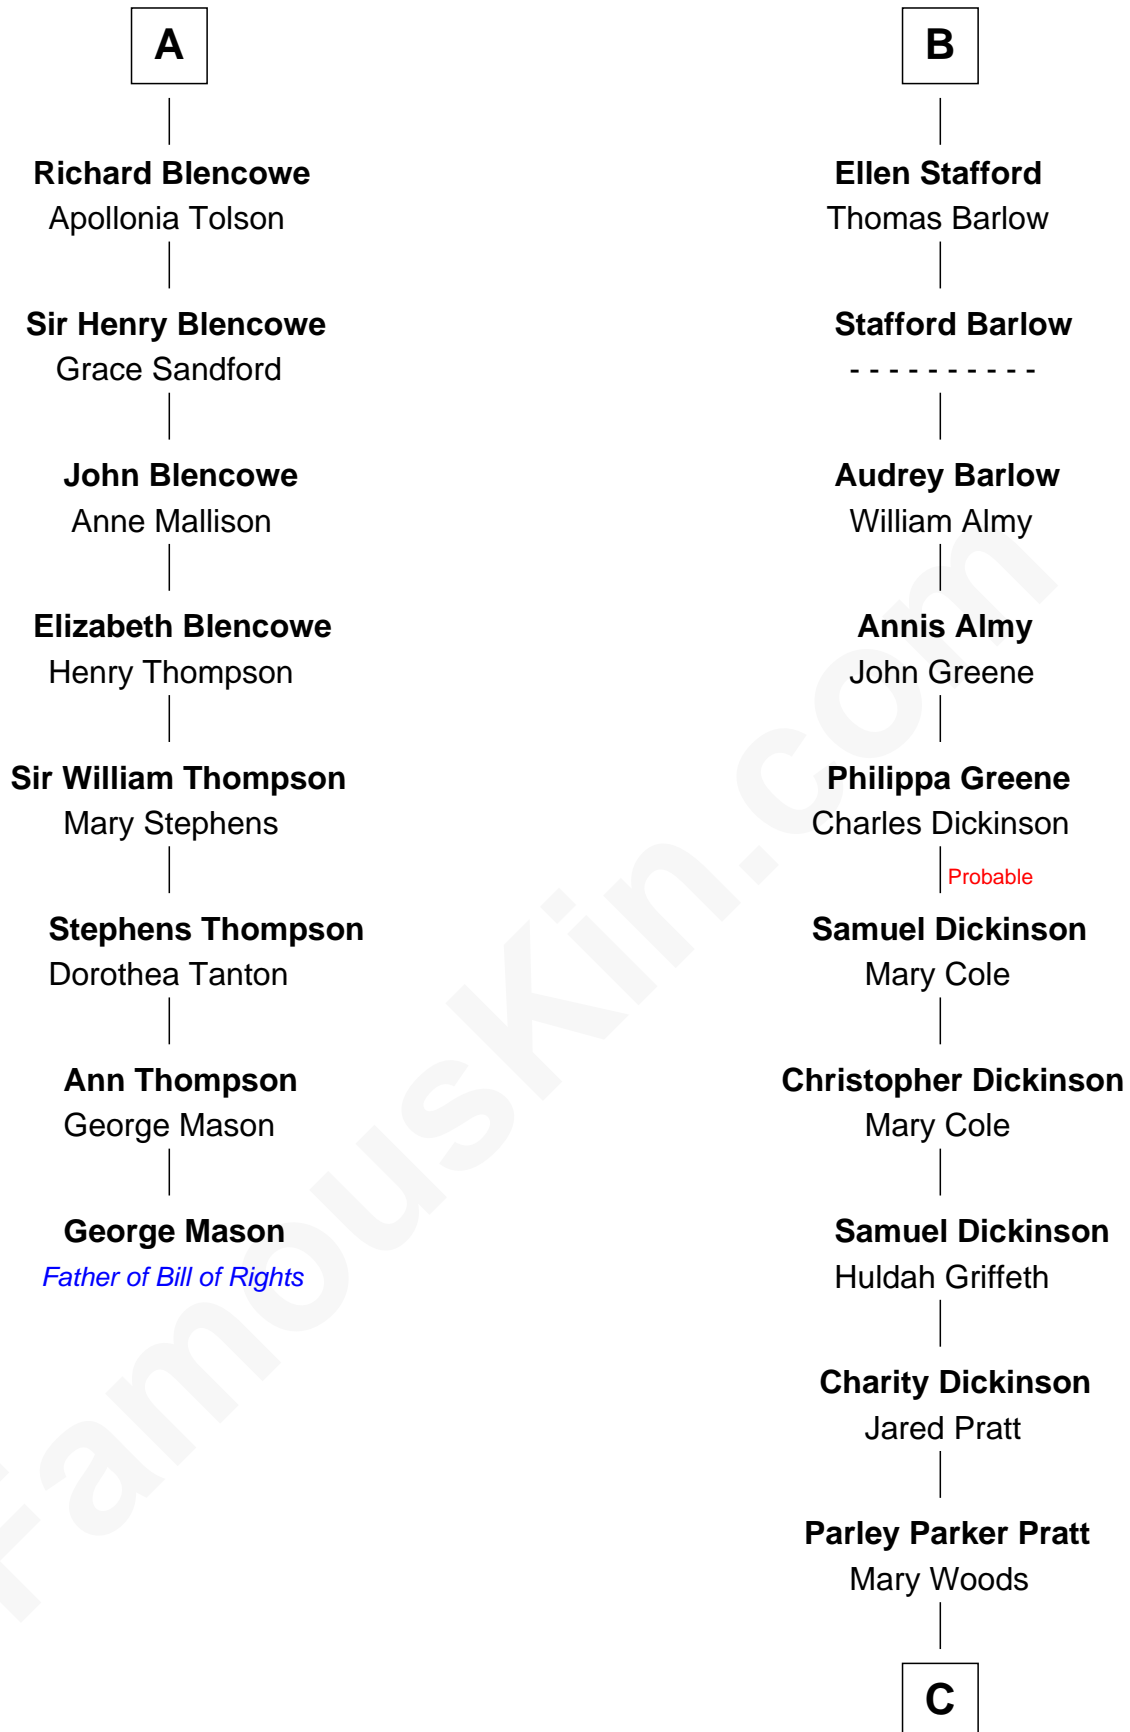

FamousKin.com Relationship Chart of

George Mason

Father of the U.S. Bill of Rights

14th cousin 5 times removed of

George Romney

43rd Governor of Michigan

C

—
Helaman Pratt

Anna Johanna Dorothy Wilcken

—
Anna Amelia Pratt

Gaskell Samuel Romney

—
George Romney

43rd Governor of Michigan

FamousKin.com