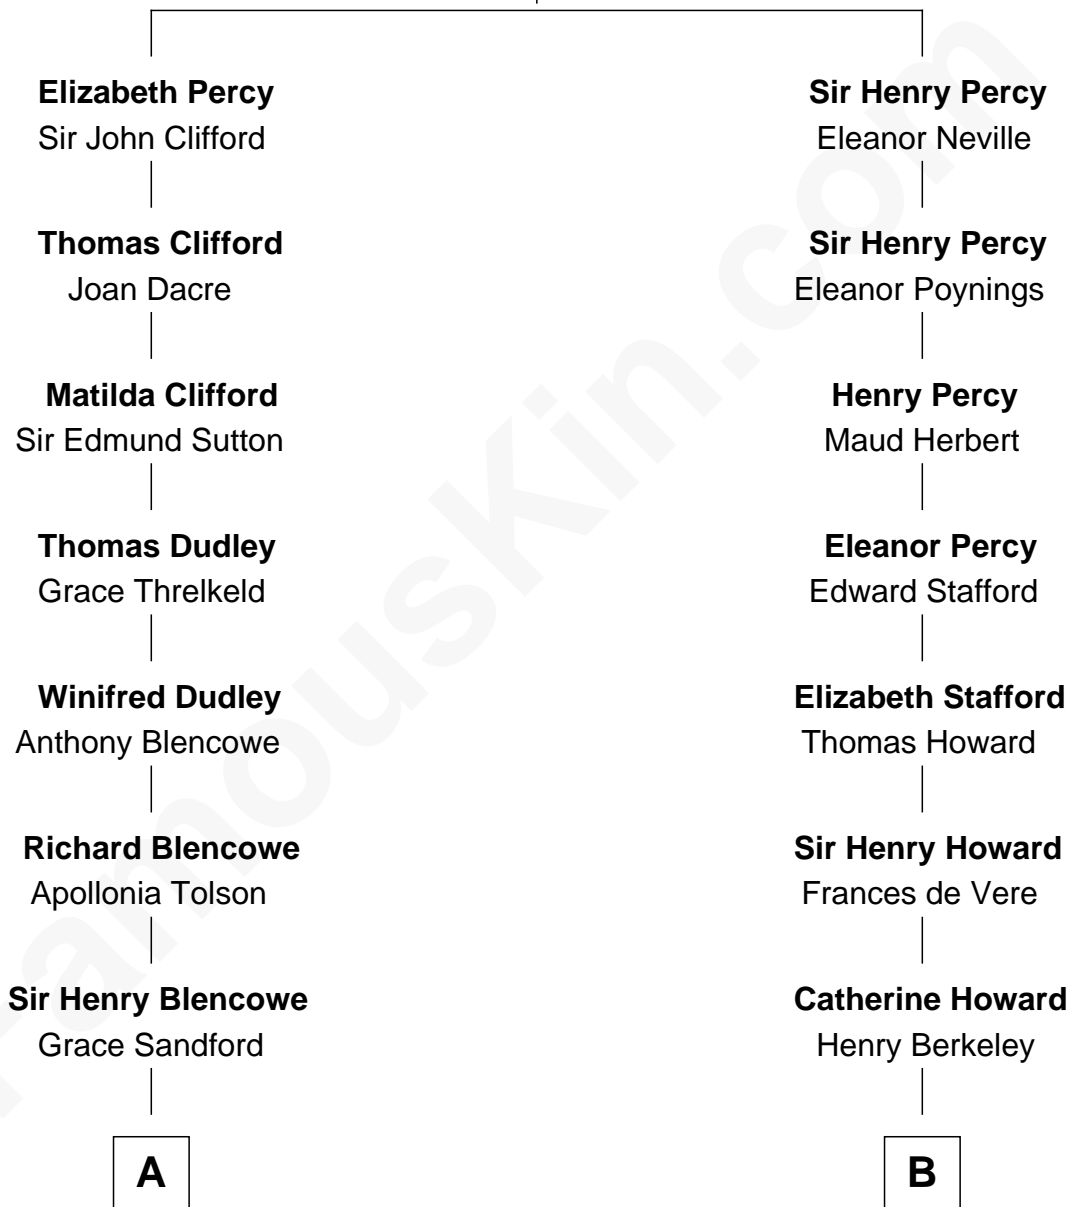

## Relationship Chart of

### George Mason

*Father of the U.S. Bill of Rights*

12th cousin 3 times removed of

### Francis Scott Key

*Author of "The Star Spangled Banner"*

**Sir Henry Percy**  
Elizabeth Mortimer

**A**

**John Blencowe**  
Anne Mallison

**Elizabeth Blencowe**  
Henry Thompson

**Sir William Thompson**  
Mary Stephens