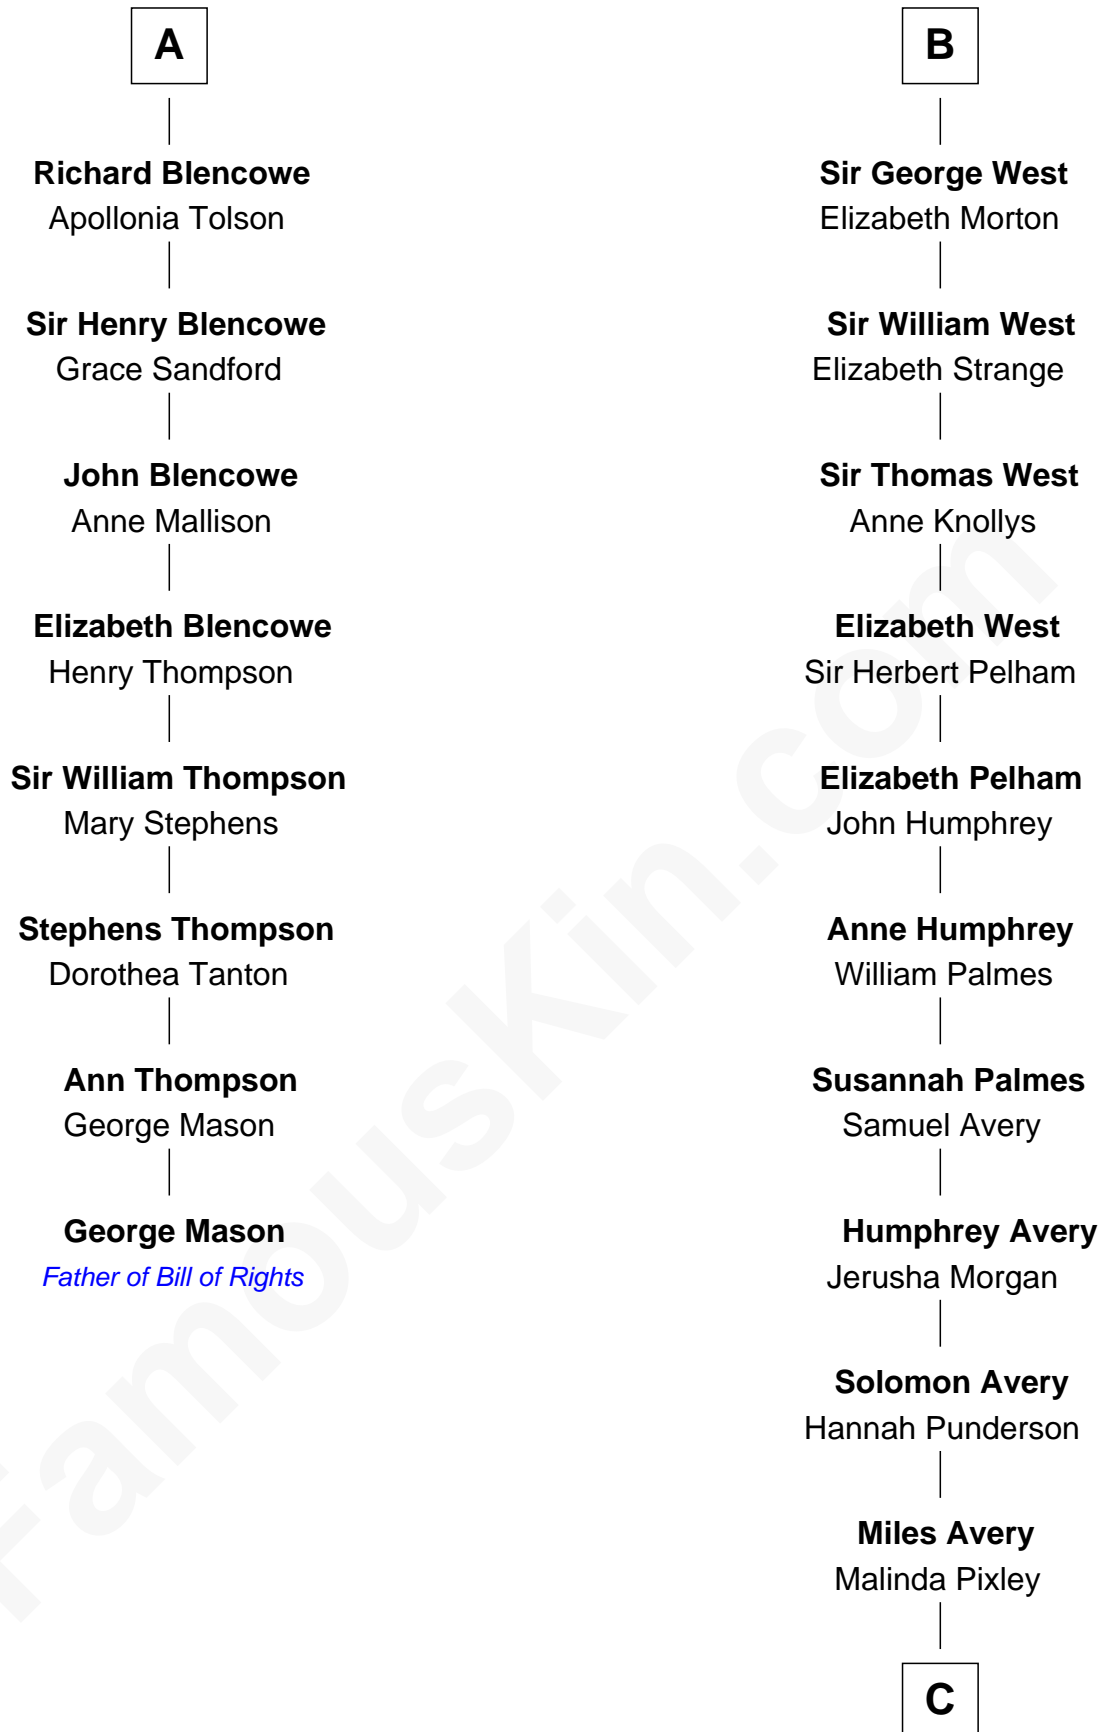

## Relationship Chart of

### George Mason

*Father of the U.S. Bill of Rights*

14th cousin 5 times removed of

### John D. Rockefeller

*Founder of the Standard Oil Company*

**C**

—  
**Lucy Avery**

Godfrey Lewis Rockefeller

—  
**William Avery Rockefeller**

Eliza Davison

—  
**John D. Rockefeller**