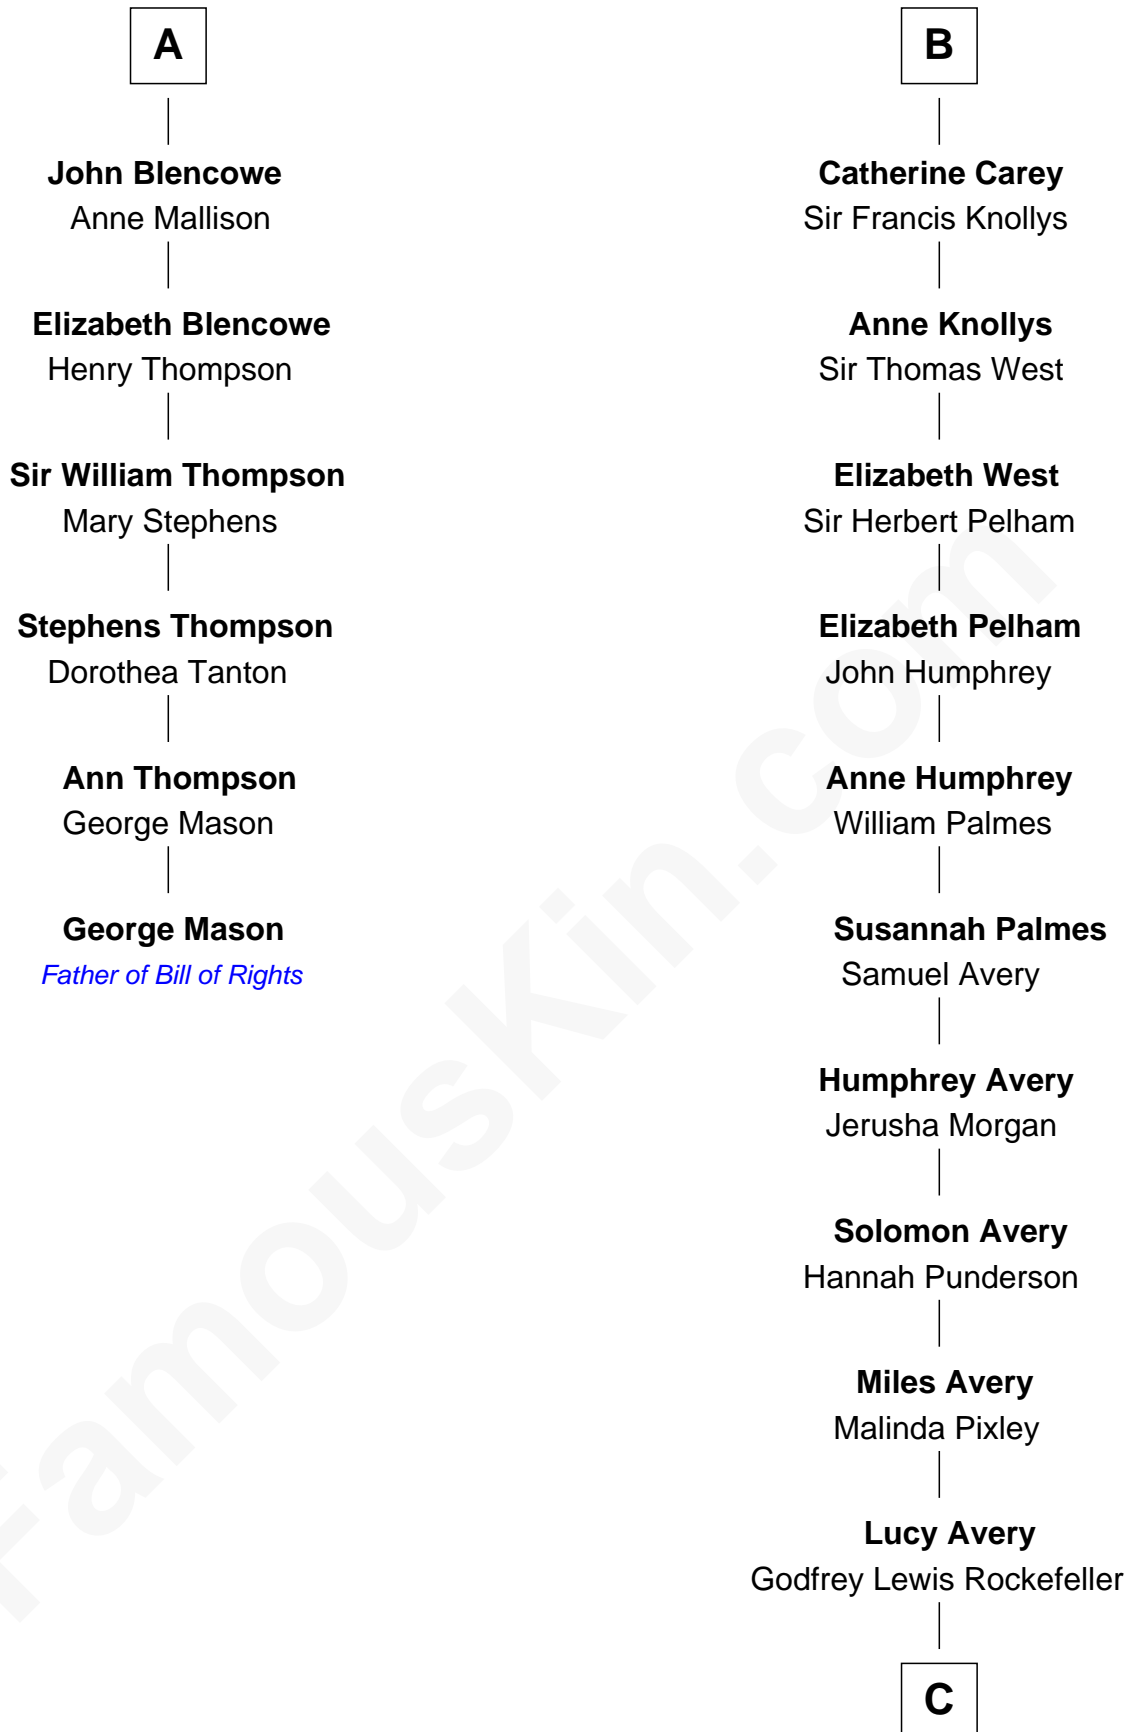

FamousKin.com

Relationship Chart of

George Mason

Father of the U.S. Bill of Rights

12th cousin 8 times removed of

Nelson Rockefeller

41st U.S. Vice-President

Thomas de Berkeley

Sir Edmund Sutton
Matilda Clifford

Elizabeth de Berkeley
Richard de Beauchamp

Thomas Dudley
Grace Threlkeld

Eleanor Beauchamp
Edmund Beaufort

Winifred Dudley
Anthony Blencowe

Eleanor Beaufort
Sir Robert Spencer

Richard Blencowe
Apollonia Tolson

Margaret Spencer
Sir Thomas Carey

Sir Henry Blencowe
Grace Sandford

Sir William Carey
Mary Boleyn

A

B

C

William Avery Rockefeller

Eliza Davison

John Davison Rockefeller

Laura Celestia Spelman

John Davison Rockefeller

Abby Greene Aldrich

Nelson Rockefeller

41st U.S. Vice-President

FamousKin.com