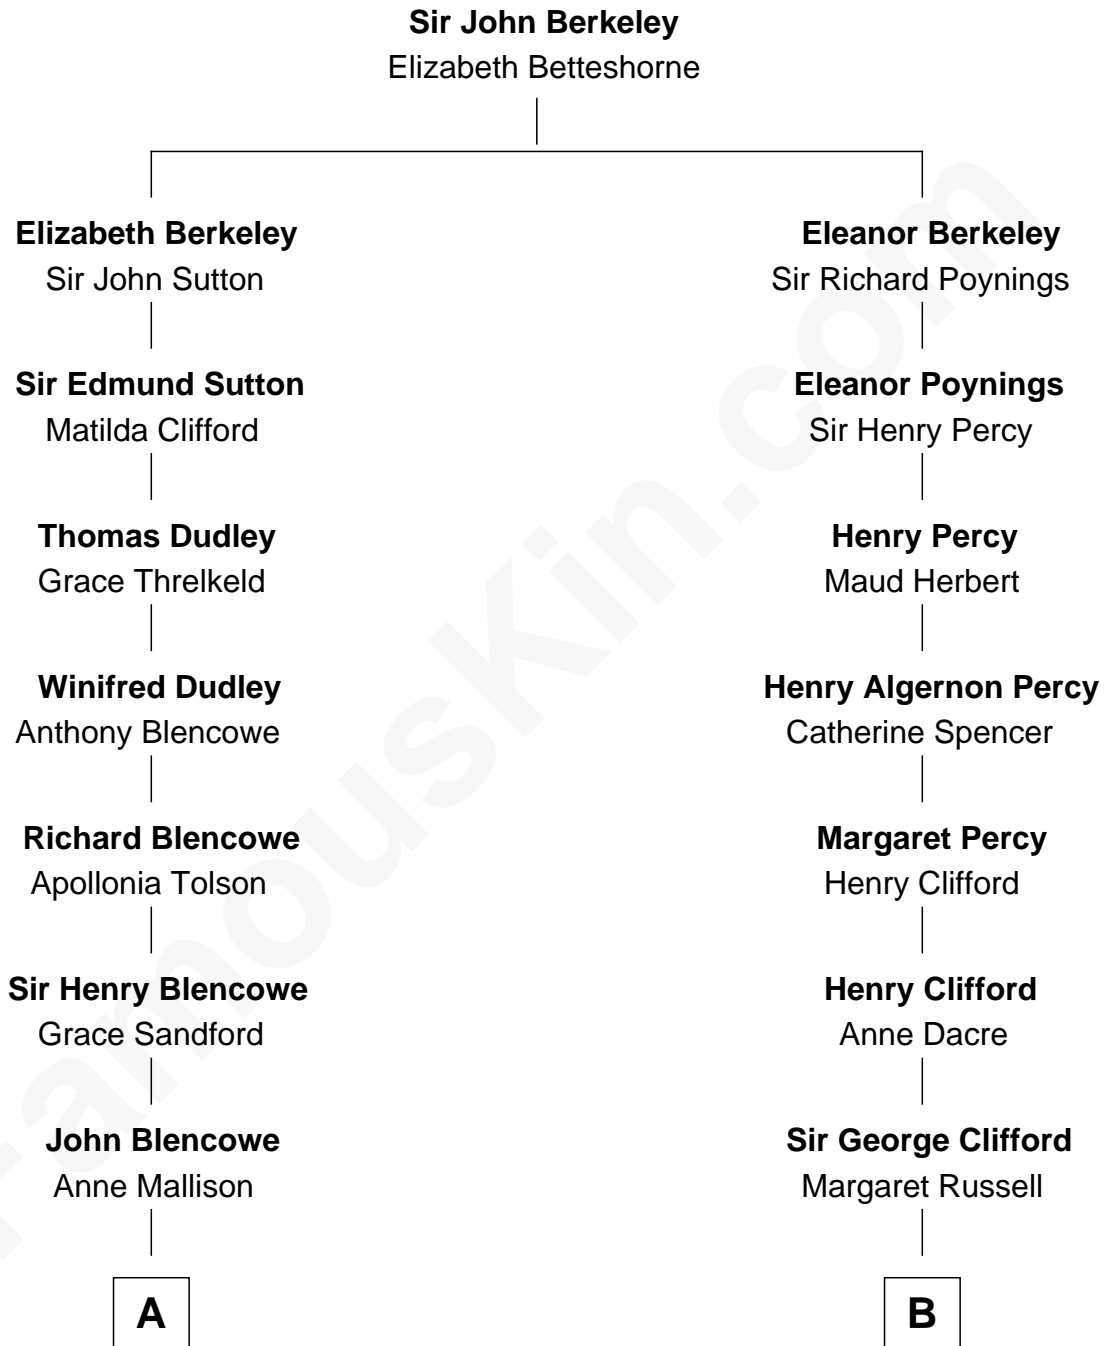

FamousKin.com

Relationship Chart of

George Mason

Father of the U.S. Bill of Rights

11th cousin 7 times removed of

Camilla Parker Bowles

Queen Consort of the United Kingdom

C

Rosalind Maud Cubitt
Bruce Middleton Hope Shand

Camilla Parker Bowles
Queen Consort

FamousKin.com