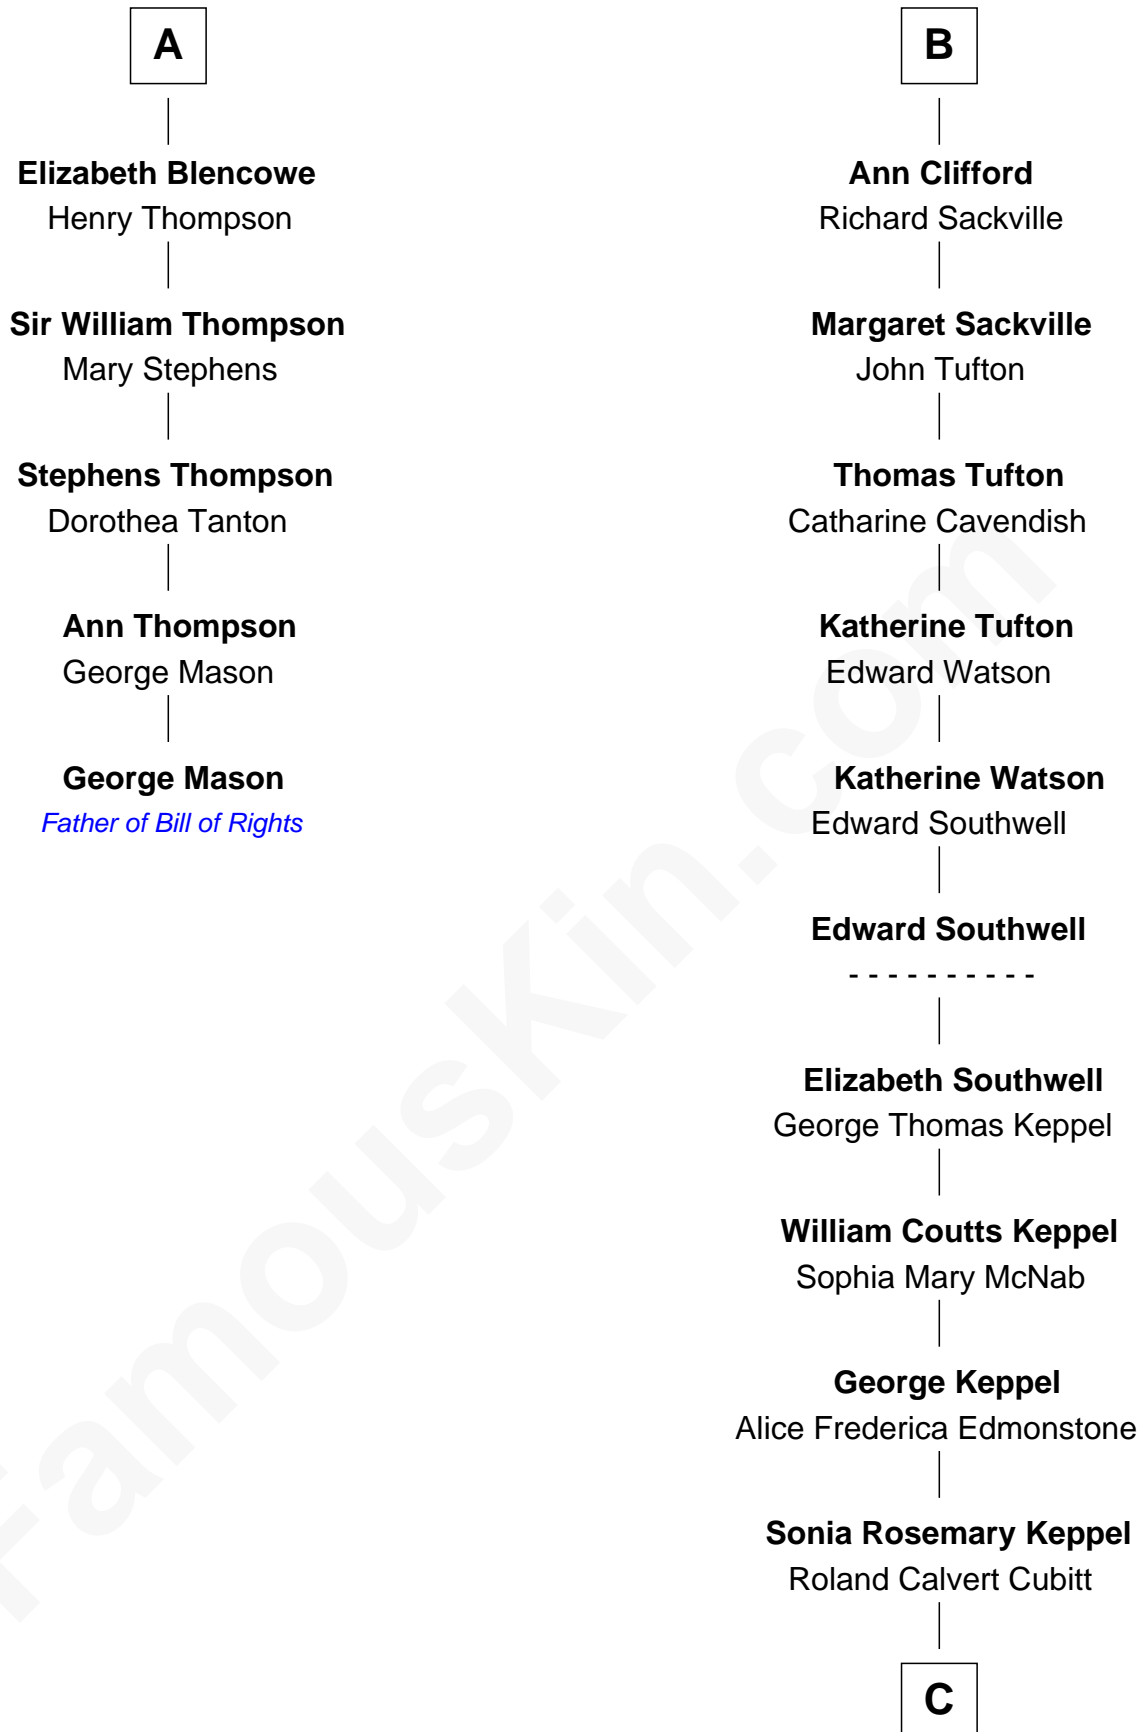

FamousKin.com

Relationship Chart of

George Mason

Father of the U.S. Bill of Rights

11th cousin 7 times removed of

Camilla Parker Bowles

Queen Consort of the United Kingdom

C