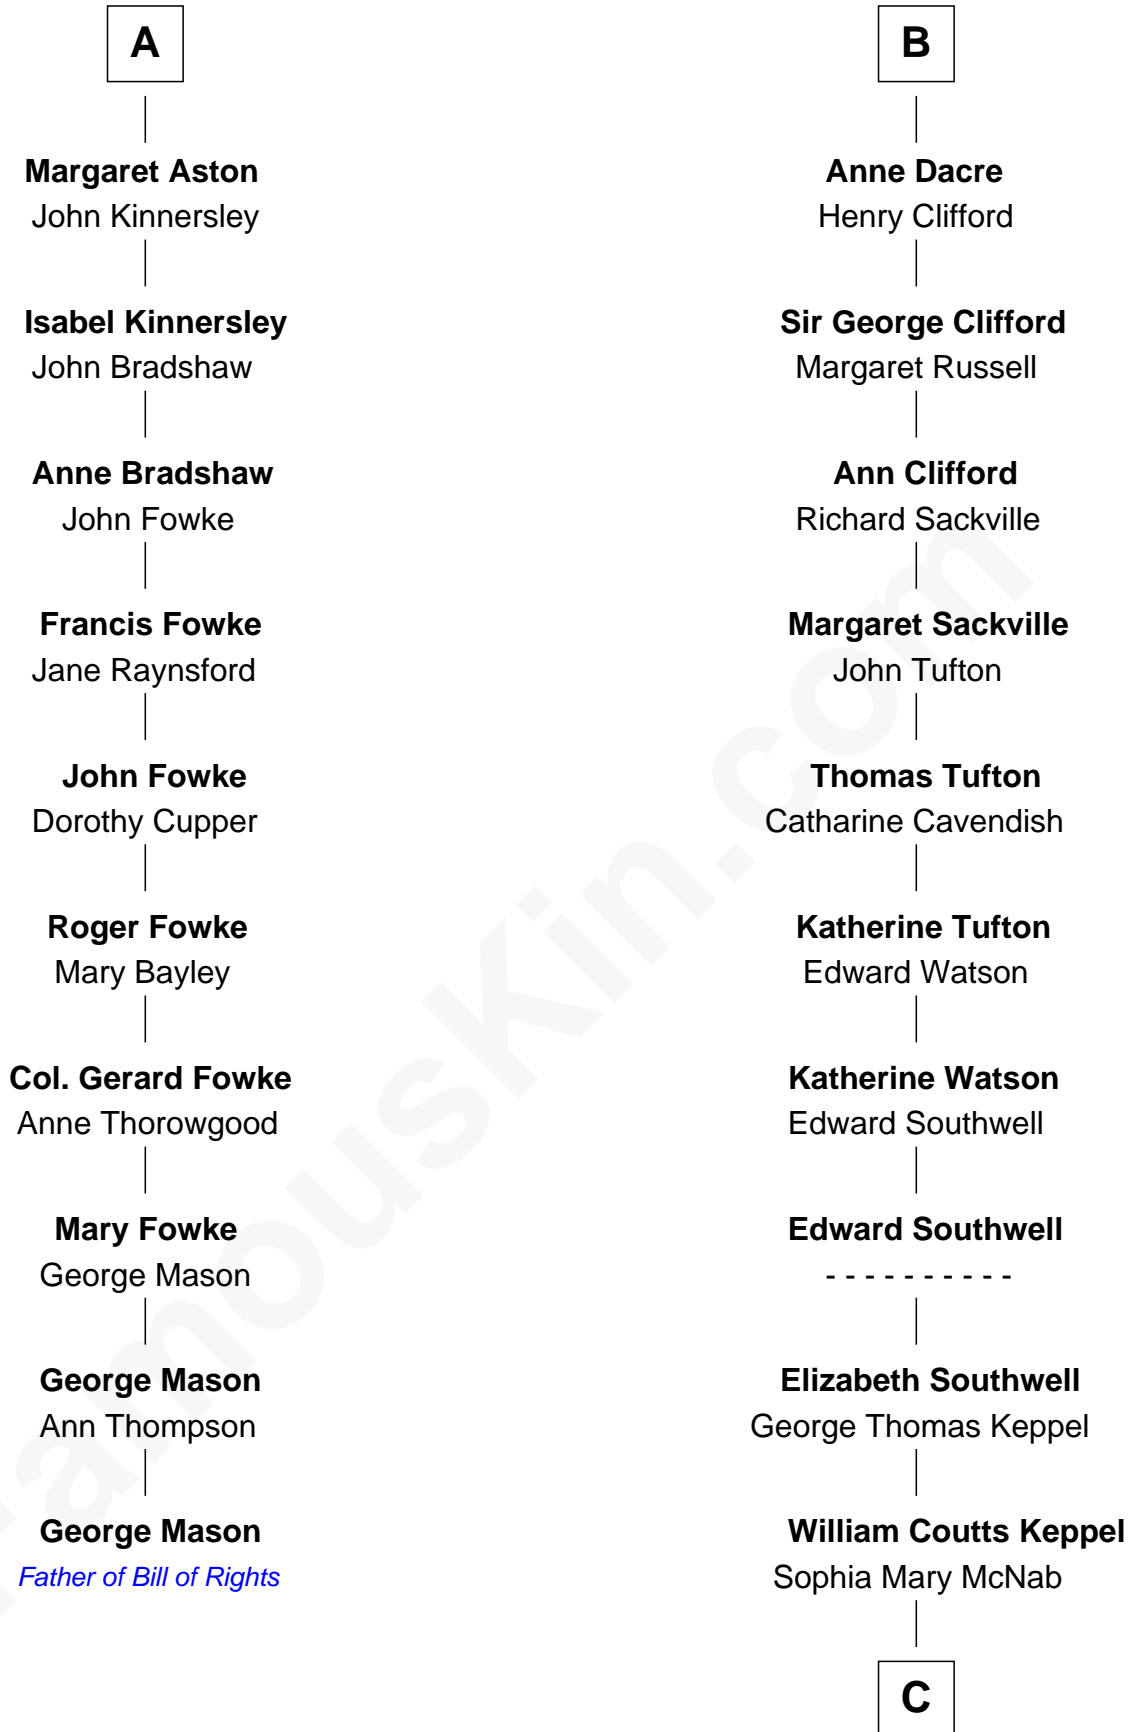

FamousKin.com

Relationship Chart of

George Mason

Father of the U.S. Bill of Rights

16th cousin 4 times removed of

Camilla Parker Bowles

Queen Consort of the United Kingdom

C

George Keppel

Alice Frederica Edmonstone

Sonia Rosemary Keppel

Roland Calvert Cubitt

Rosalind Maud Cubitt

Bruce Middleton Hope Shand

Camilla Parker Bowles

Queen Consort