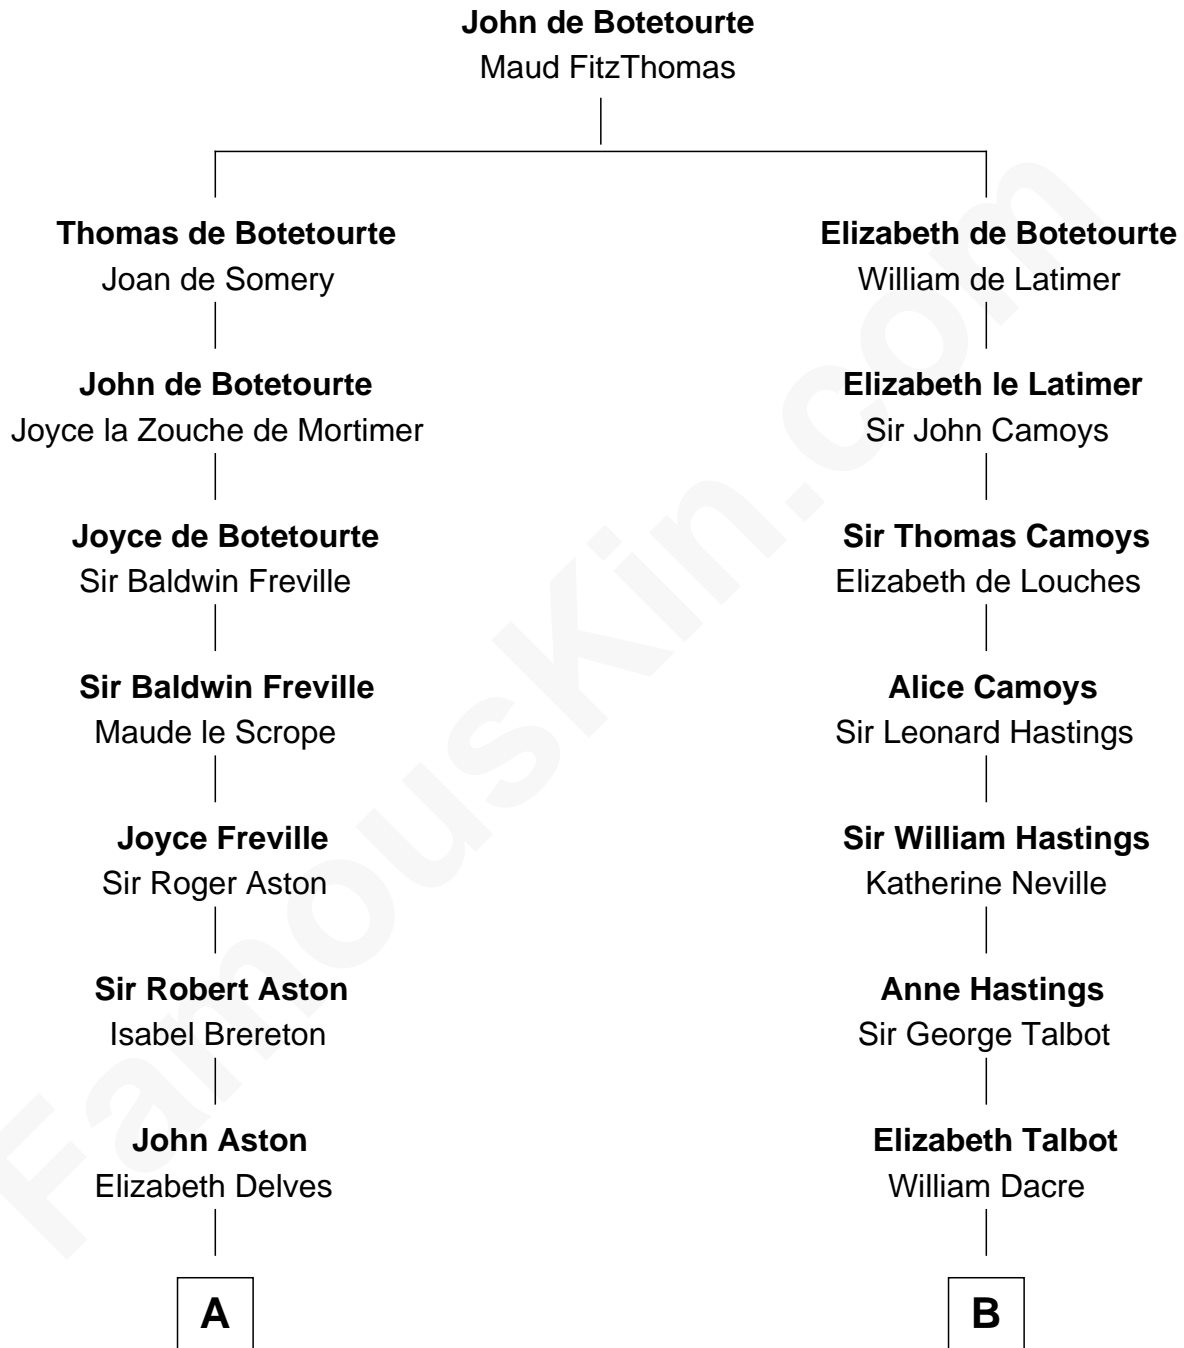

FamousKin.com

Relationship Chart of

George Mason

Father of the U.S. Bill of Rights

16th cousin 4 times removed of

Camilla Parker Bowles

Queen Consort of the United Kingdom

C

George Keppel

Alice Frederica Edmonstone

Sonia Rosemary Keppel

Roland Calvert Cubitt

Rosalind Maud Cubitt

Bruce Middleton Hope Shand

Camilla Parker Bowles

Queen Consort