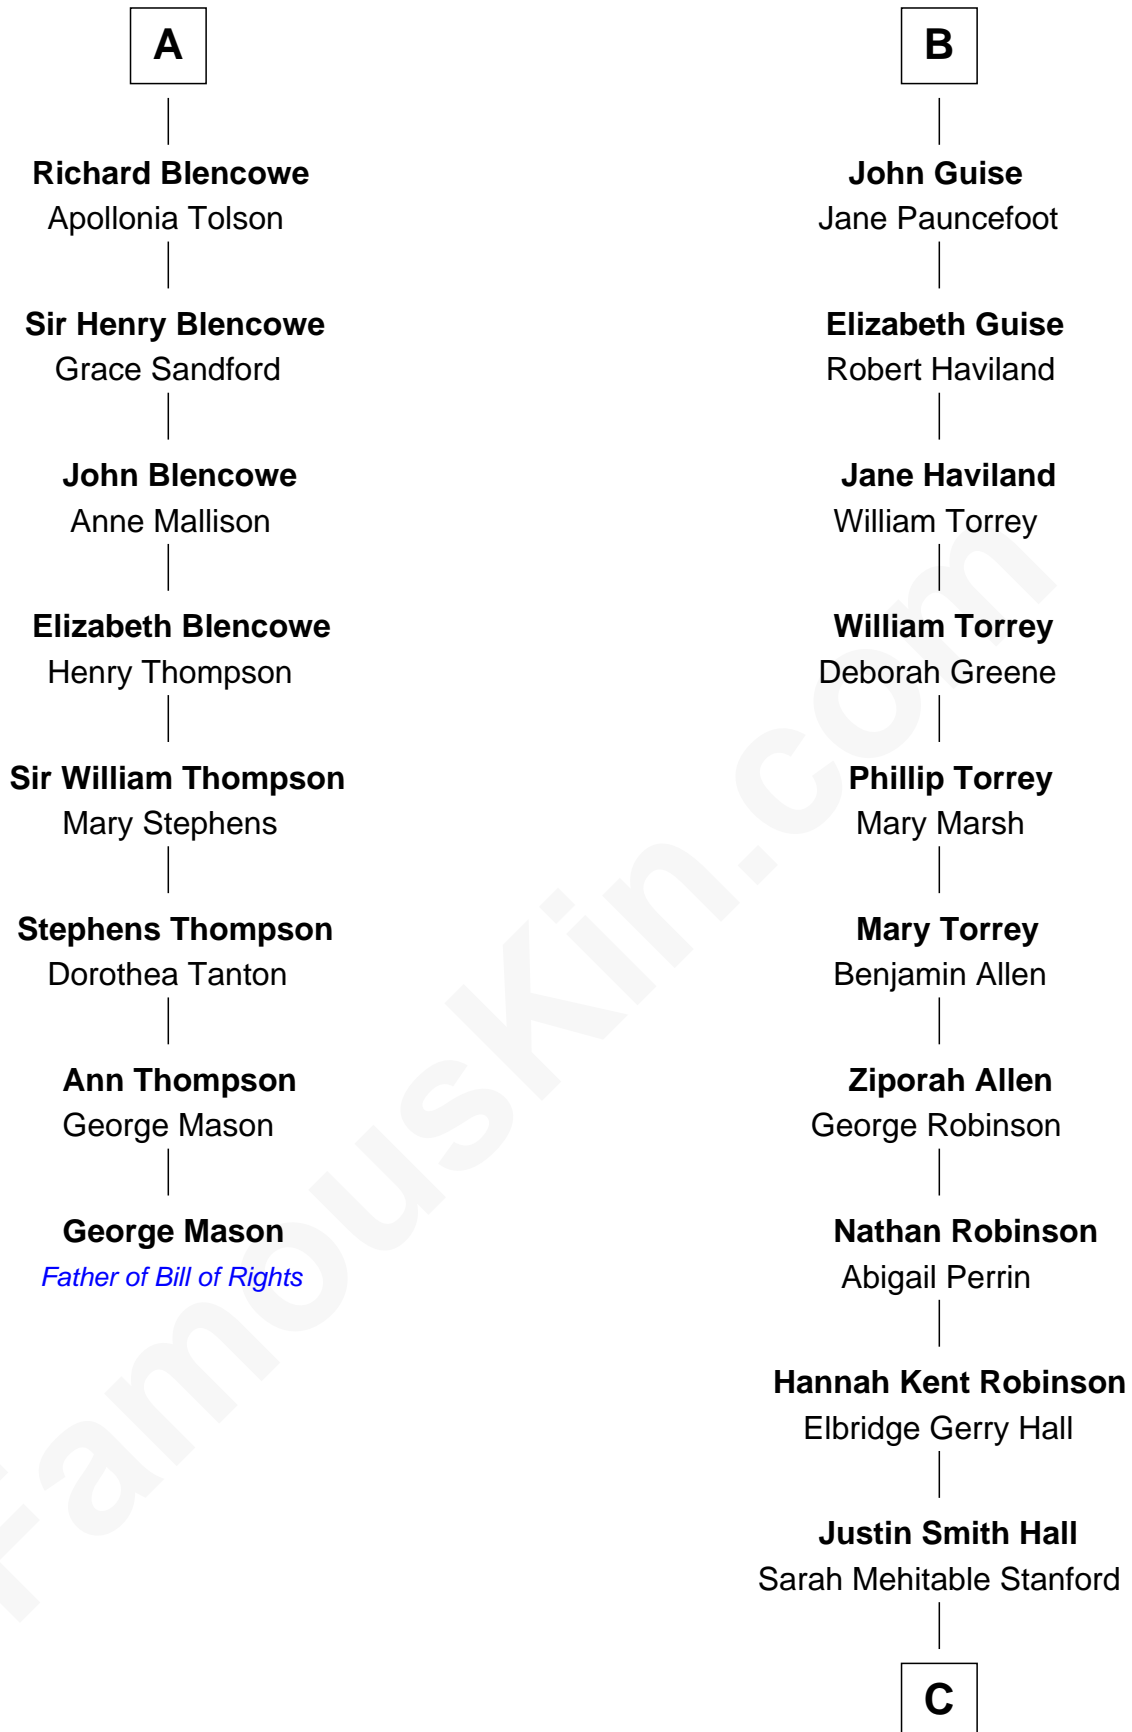

FamousKin.com Relationship Chart of

George Mason

Father of the U.S. Bill of Rights

14th cousin 5 times removed of

Raquel Welch

Movie Actress

Ralph de Stafford

Margaret de Audley

Winifred Dudley
Anthony Blencowe

A

Beatrice de Stafford
Thomas de Ros

Margaret de Ros
Sir Reynold Grey

Sir John Grey
Constance de Holand

Sir Edmund Grey
Katherine Percy

Anne Grey
Sir John Grey

Probable

Tacy Grey
John Guise

William Guise
Mary Rotsey

B

C

Emery Stanford Hall

Clara Louise Adams

Josephine Sarah Hall

Armando Carlos Tejada