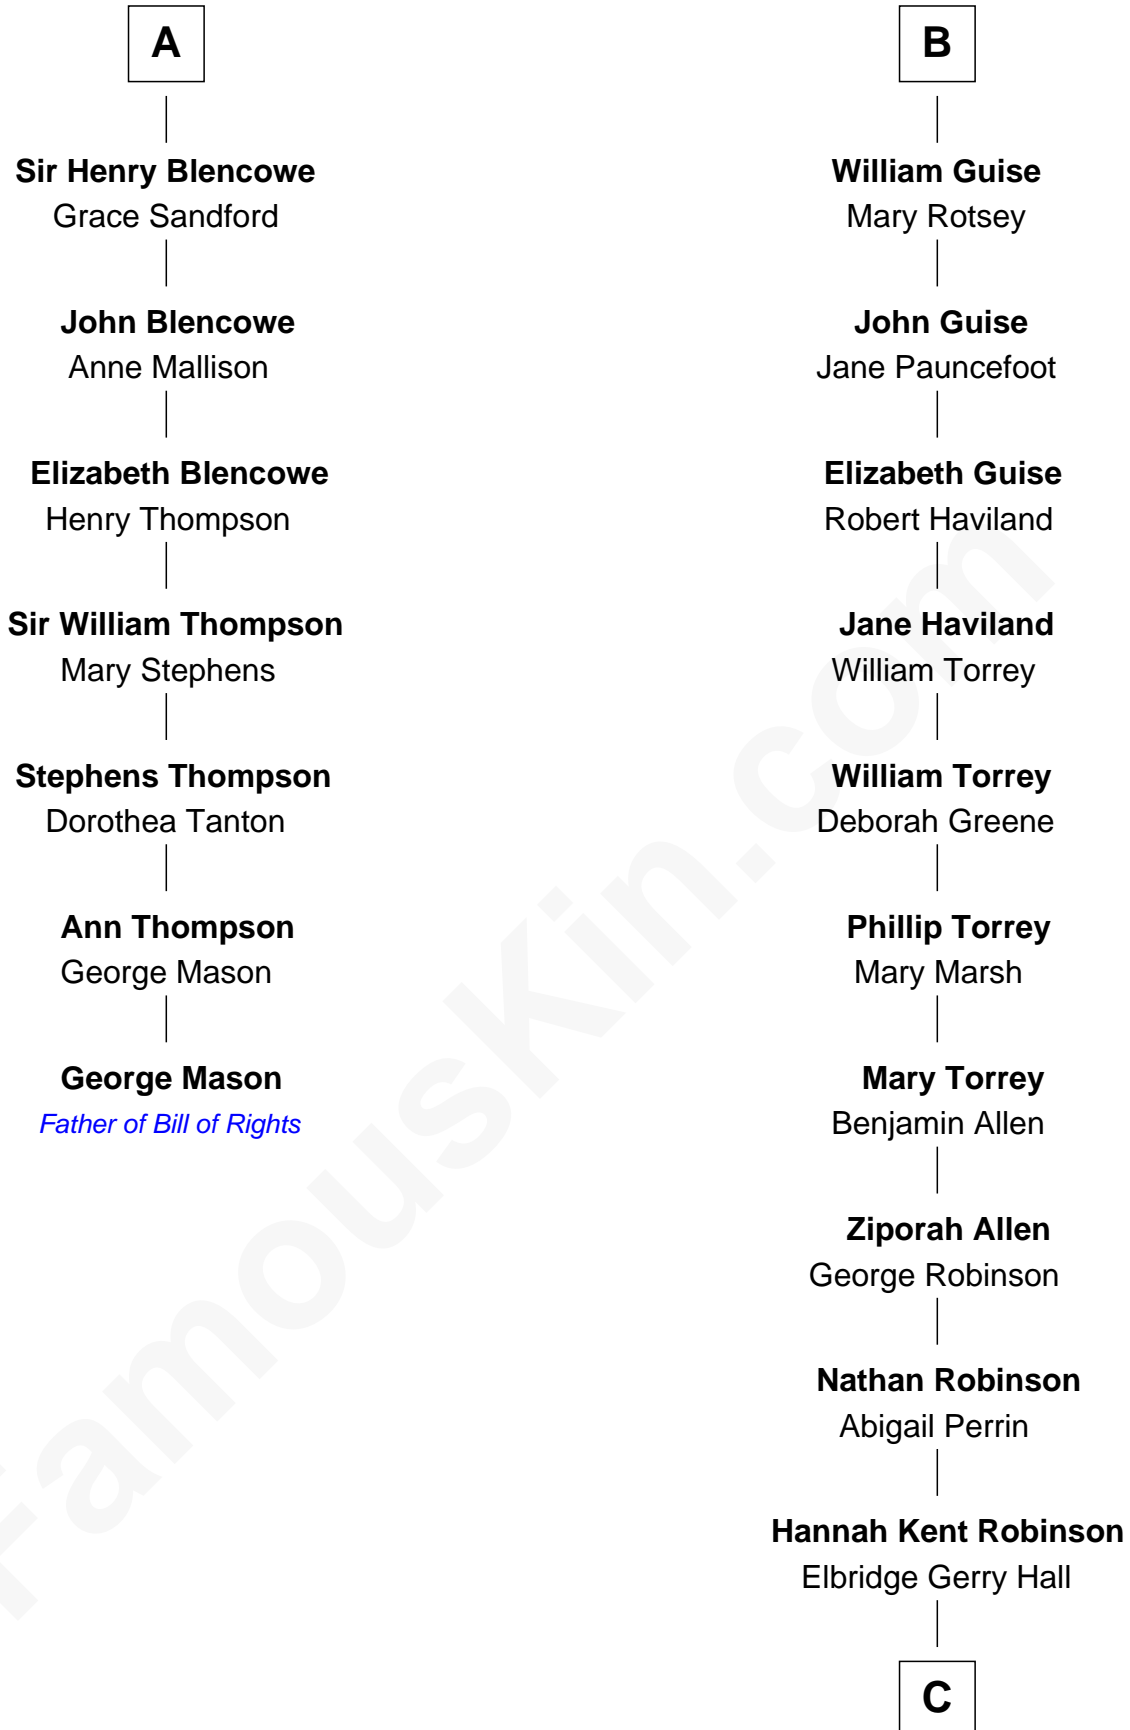

# FamousKin.com Relationship Chart of

**George Mason**

*Father of the U.S. Bill of Rights*

13th cousin 7 times removed of

**Raquel Welch**

*Movie Actress*

**Sir Maurice de Berkeley**

Eve la Zouche

Margaret - - - - -

**Thomas Berkeley**

Catherine Botetourte

**Maurice Berkeley**

Johanna Denham

**Maurice Berkeley**

Ellen Montfort

**Sir William Berkeley**

Anne Stafford

**Anne Berkeley**

Sir John Guise

**John Guise**

Tacy Grey

**B**

**C**

**Justin Smith Hall**  
Sarah Mehitable Stanford

**Emery Stanford Hall**  
Clara Louise Adams

**Josephine Sarah Hall**  
Armando Carlos Tejada

**Raquel Welch**  
*aka Raquel Welch*