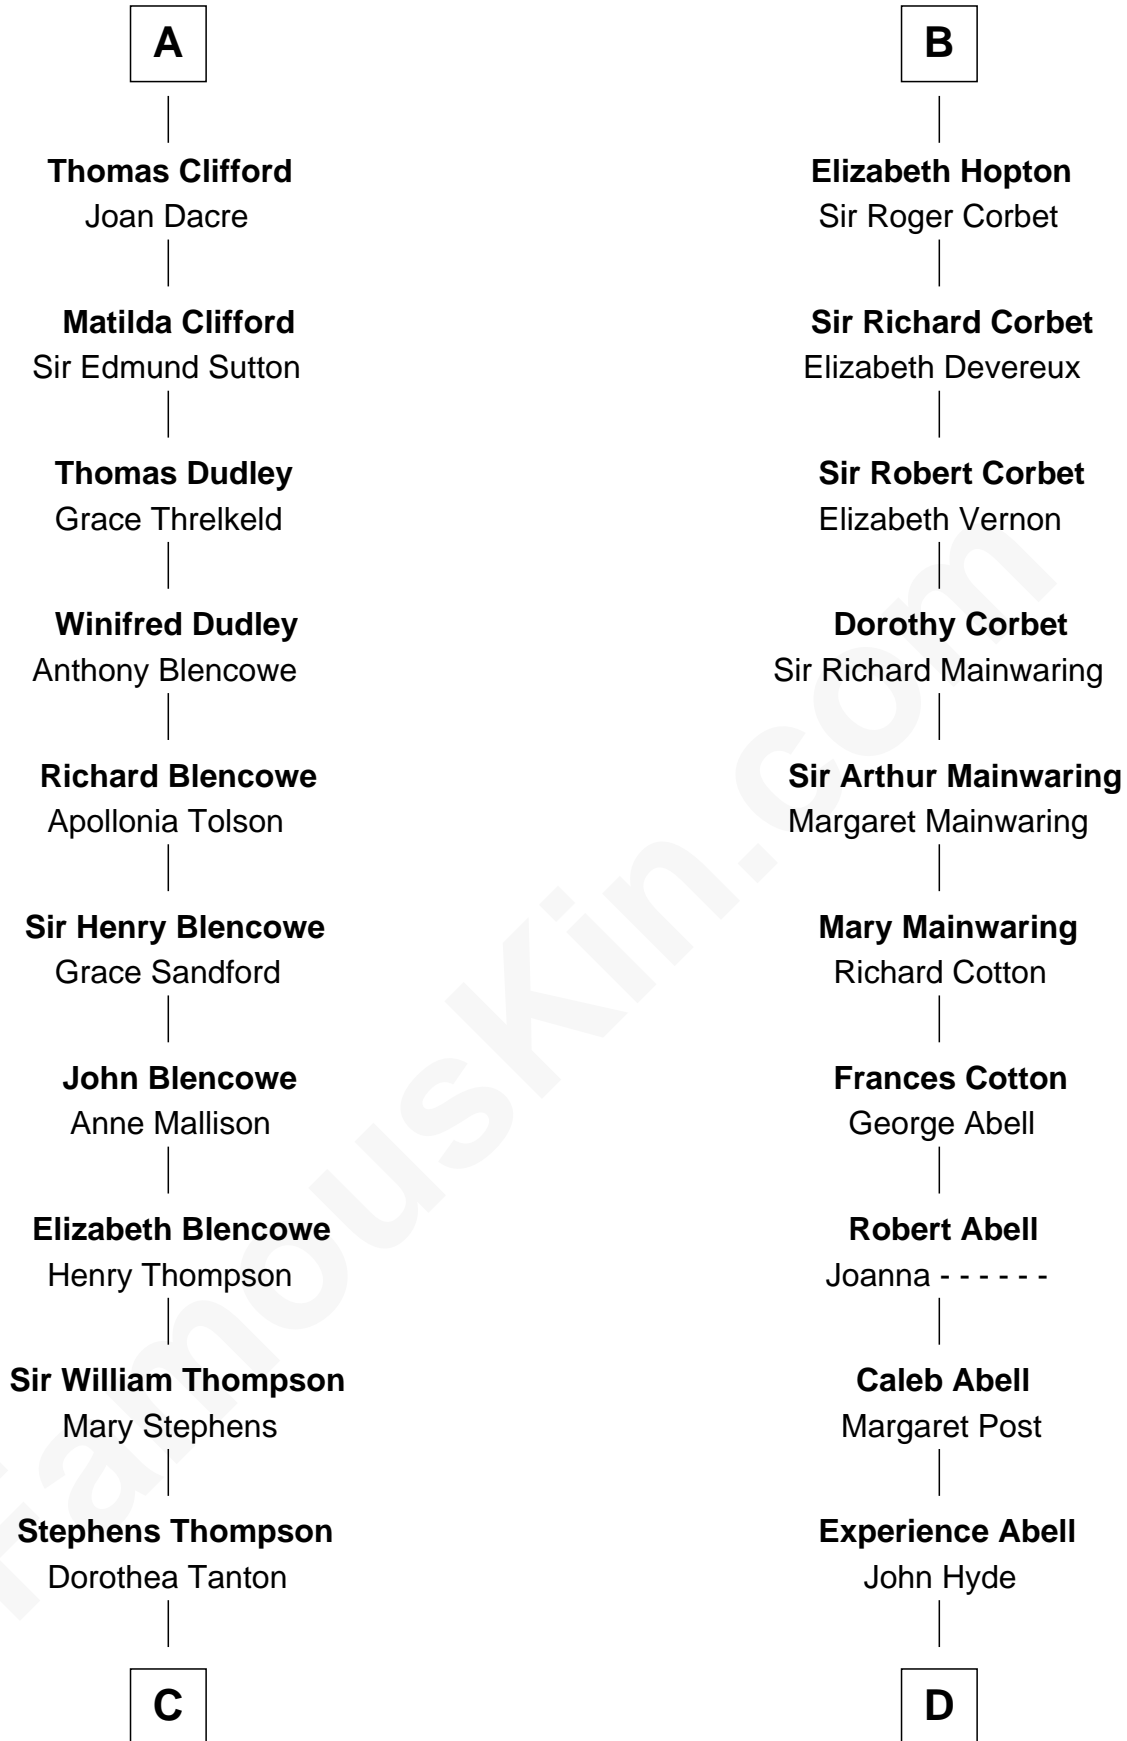

## Relationship Chart of

### George Mason

*Father of the U.S. Bill of Rights*

18th cousin 3 times removed of

### Grover Cleveland

*22nd and 24th U.S. President*

**C**

**Ann Thompson**

George Mason

**George Mason**

*Father of Bill of Rights*

**D**