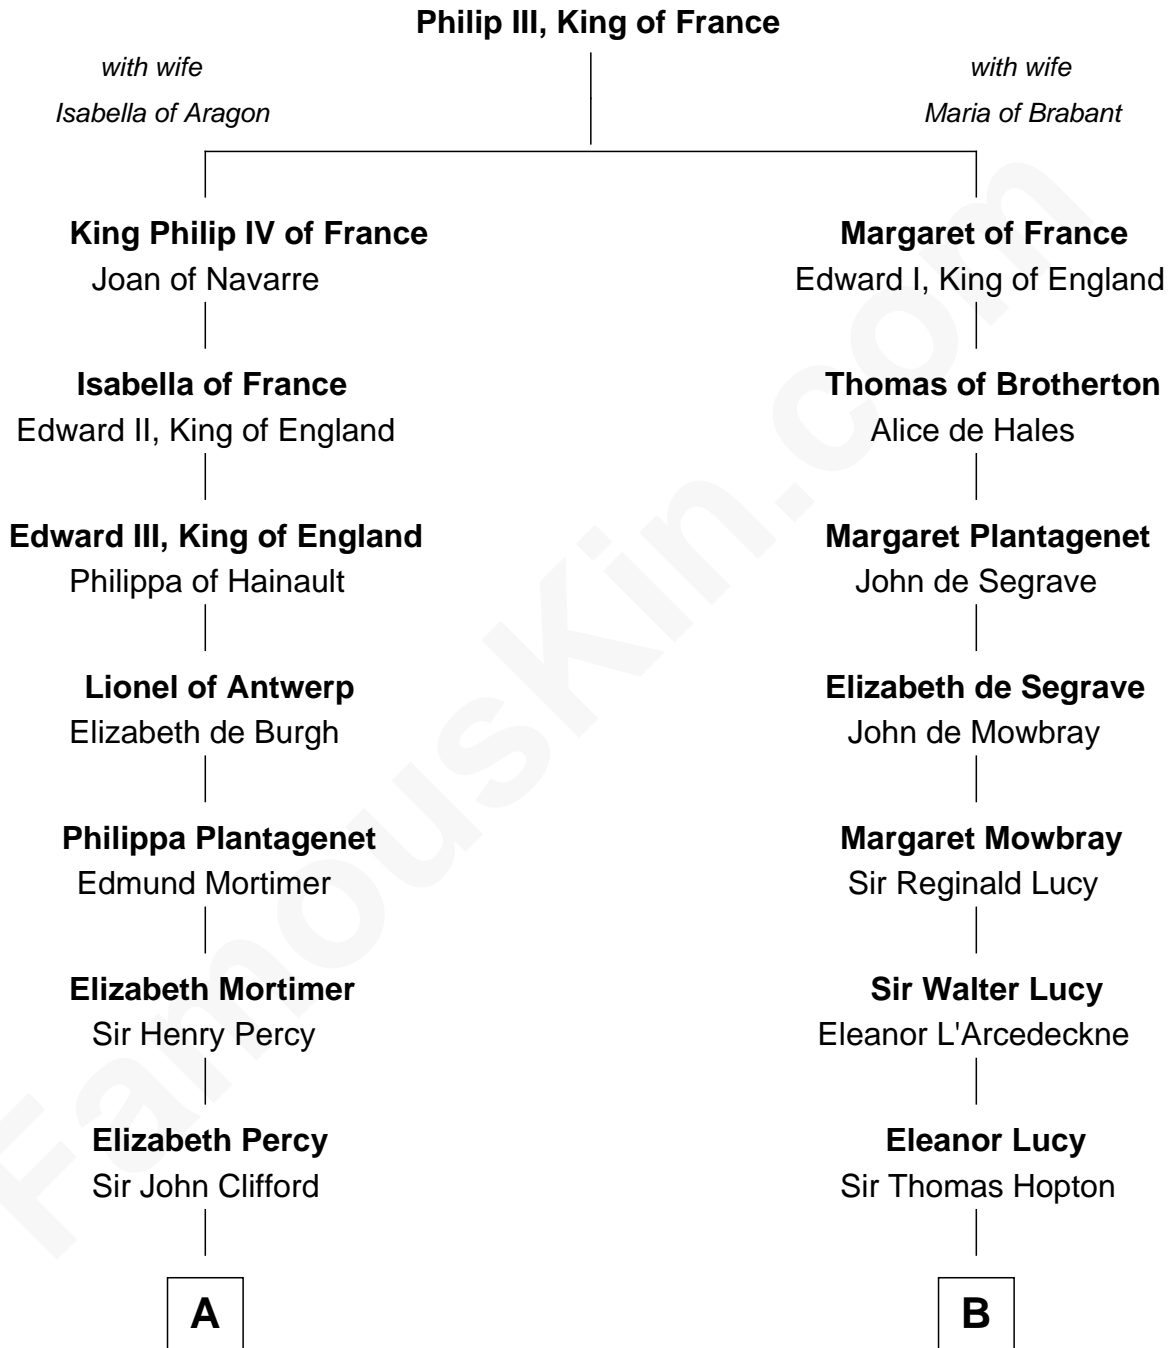

## Relationship Chart of

### George Mason

*Father of the U.S. Bill of Rights*

18th cousin 3 times removed of

### Grover Cleveland

*22nd and 24th U.S. President*

**C**

**Ann Thompson**

George Mason

**George Mason**

*Father of Bill of Rights*

**D**