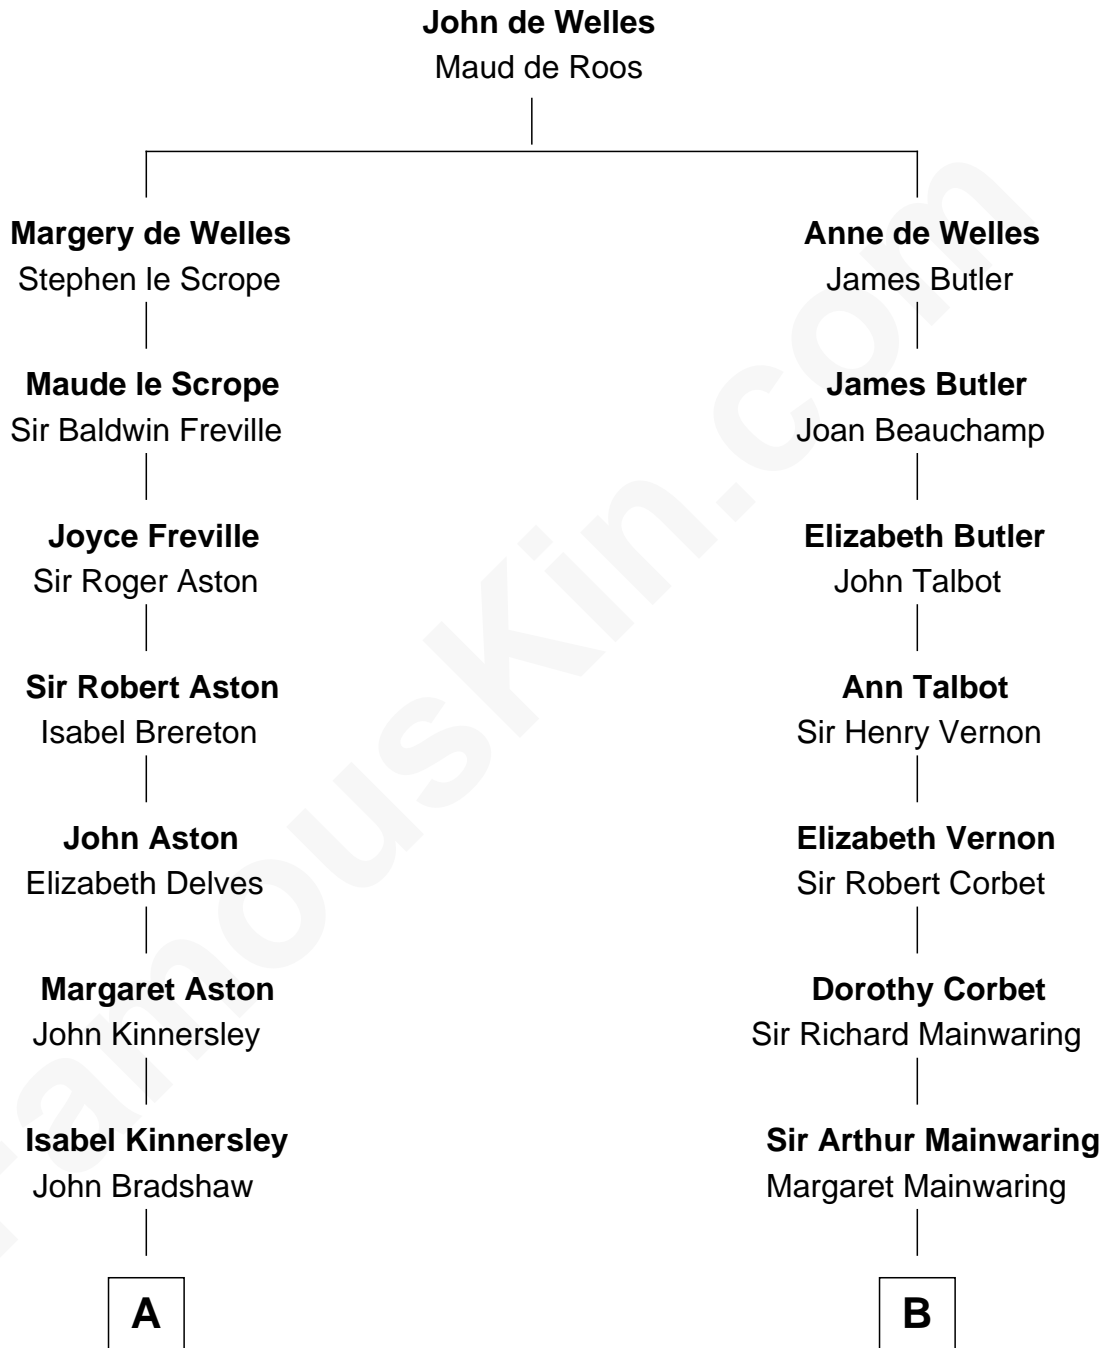

FamousKin.com Relationship Chart of

George Mason

Father of the U.S. Bill of Rights

14th cousin 2 times removed of

Grover Cleveland

22nd and 24th U.S. President

A

Anne Bradshaw

John Fowke

Francis Fowke

Jane Raynsford

John Fowke

Dorothy Cupper

Roger Fowke

Mary Bayley

Col. Gerard Fowke

Anne Thorowgood

Mary Fowke

George Mason

George Mason

Ann Thompson

George Mason

Father of Bill of Rights

B