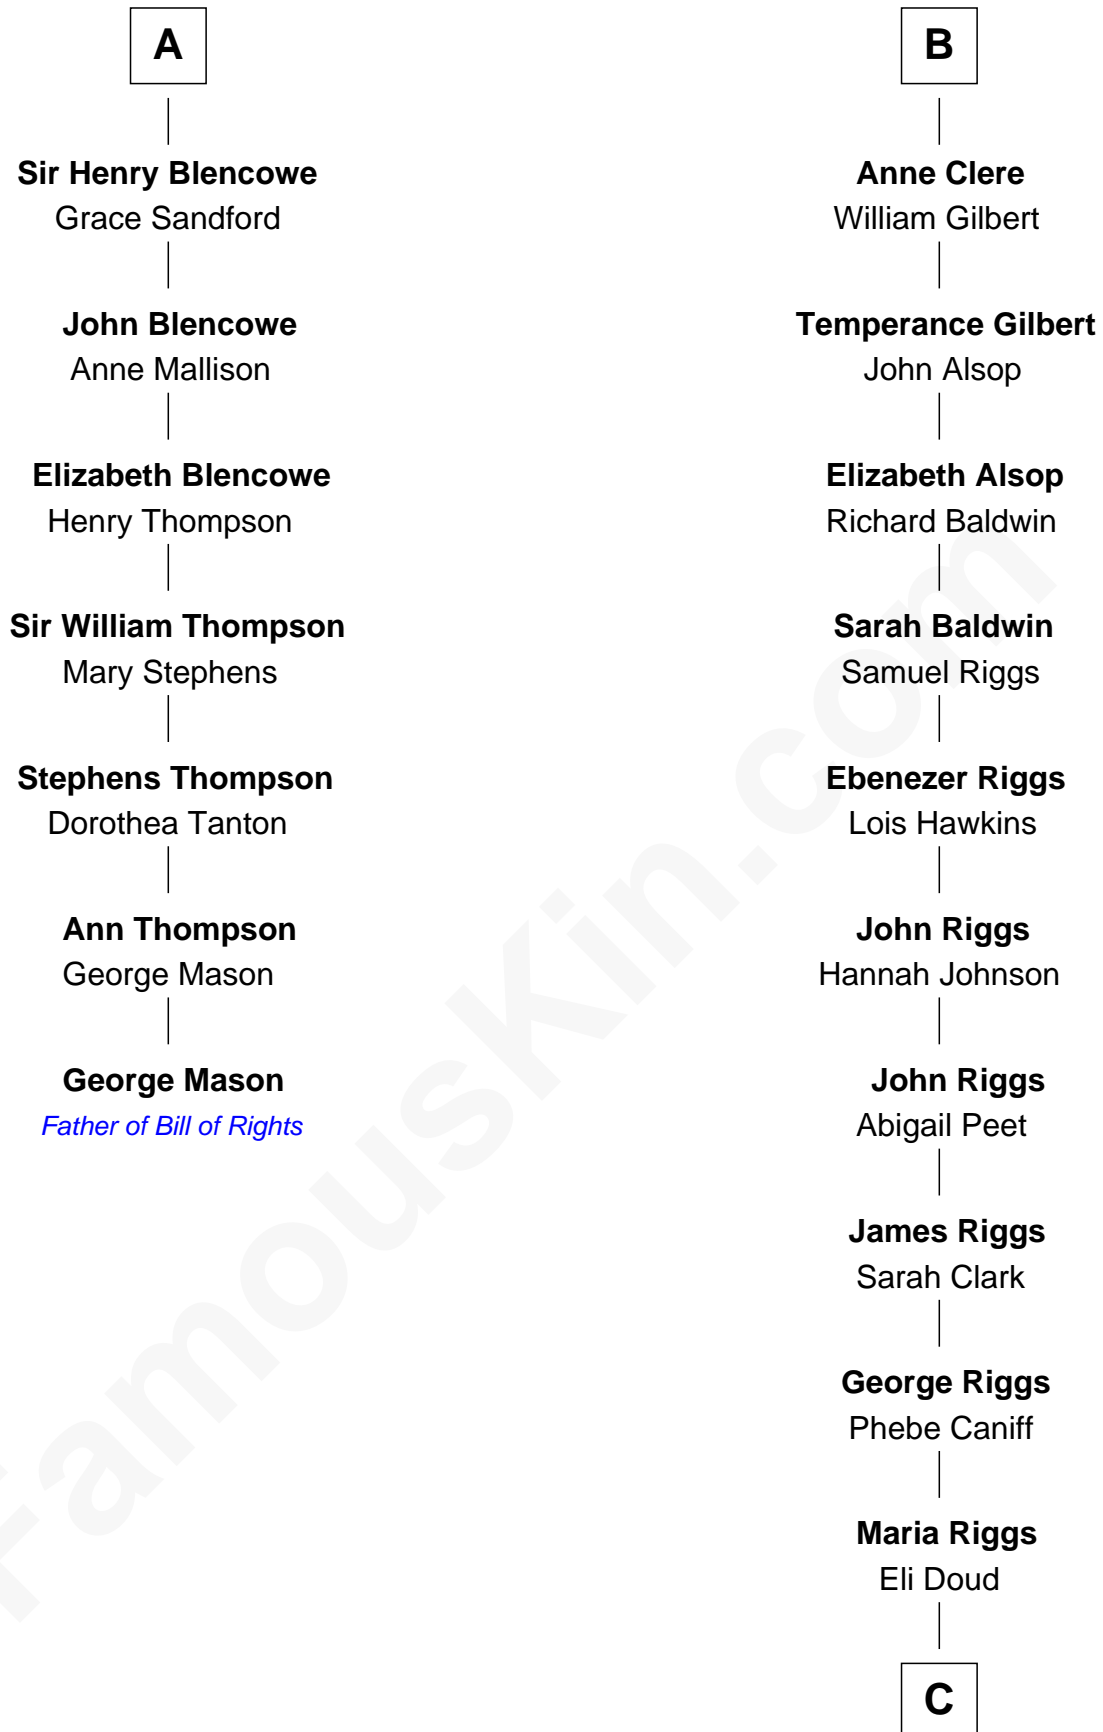

## Relationship Chart of

### George Mason

*Father of the U.S. Bill of Rights*

13th cousin 6 times removed of

### Mamie (Doud) Eisenhower

*First Lady of President Dwight Eisenhower*

**C**

—  
**Royal Houghton Doud**

Mary Cornelia Sheldon

—  
**John Sheldon Doud**

Elivera Mathilda Carlson

—  
**Mamie (Doud) Eisenhower**