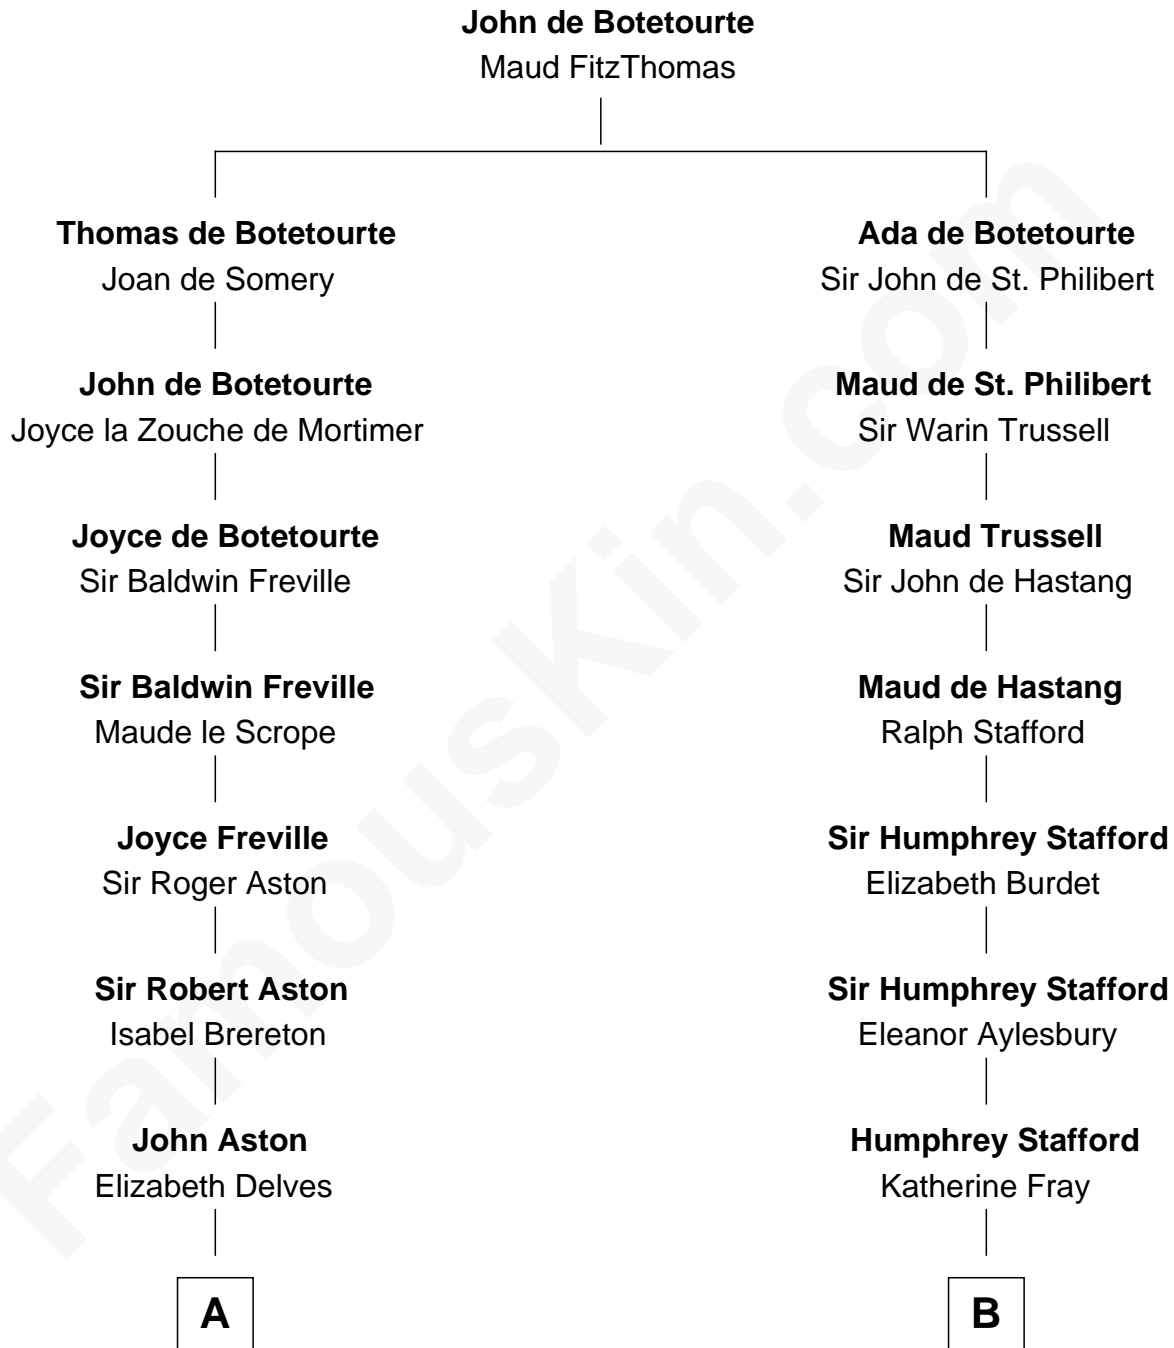

# FamousKin.com Relationship Chart of

**George Mason**

*Father of the U.S. Bill of Rights*

16th cousin 5 times removed of

**Warren G. Harding**

*29th U.S. President*

**C**

**Phoebe Tripp**

Amos Harding

**George Tryon Harding**

Elizabeth Madison

**Charles Alexander Harding**

Mary Ann Crawford

**Dr. George Tryon Harding**

Phoebe Elizabeth Dickerson

**Warren G. Harding**

*29th U.S. President*

FamousKin.com