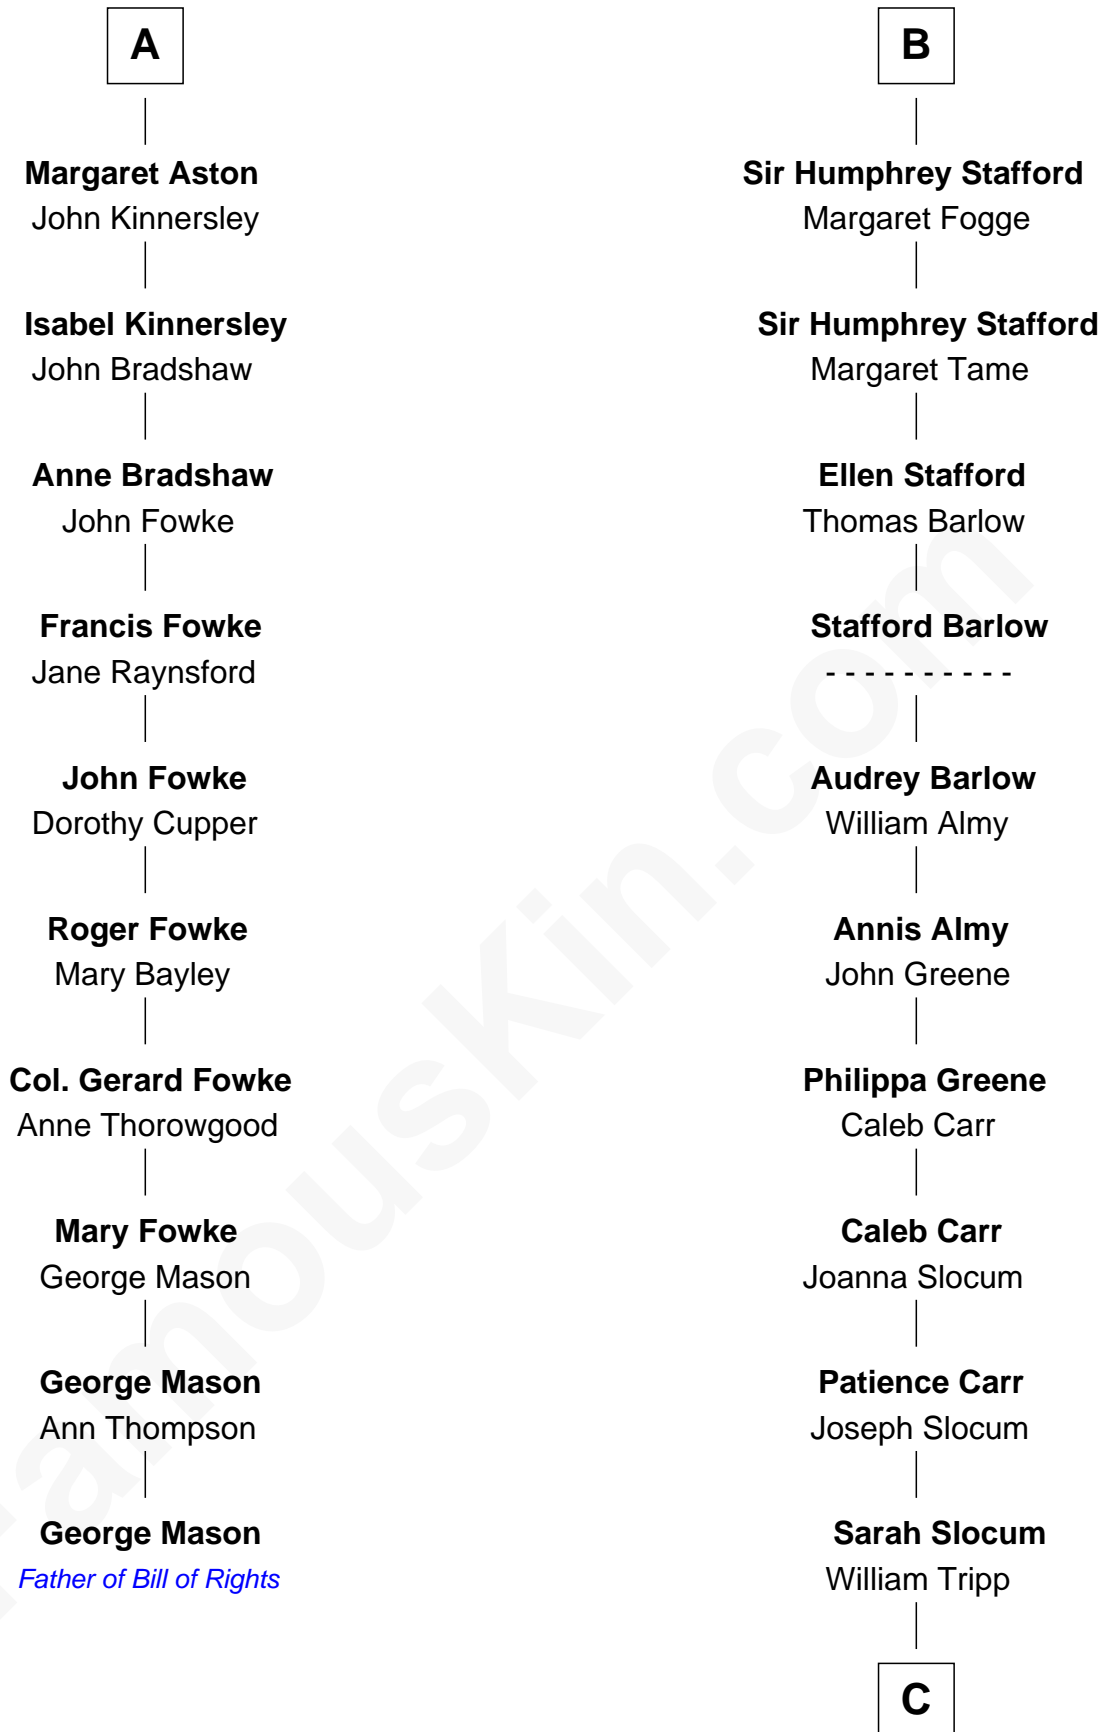

# FamousKin.com Relationship Chart of

**George Mason**

*Father of the U.S. Bill of Rights*

16th cousin 5 times removed of

**Warren G. Harding**

*29th U.S. President*

**C**

**Phoebe Tripp**

Amos Harding

**George Tryon Harding**

Elizabeth Madison

**Charles Alexander Harding**

Mary Ann Crawford

**Dr. George Tryon Harding**

Phoebe Elizabeth Dickerson

**Warren G. Harding**

*29th U.S. President*

FamousKin.com