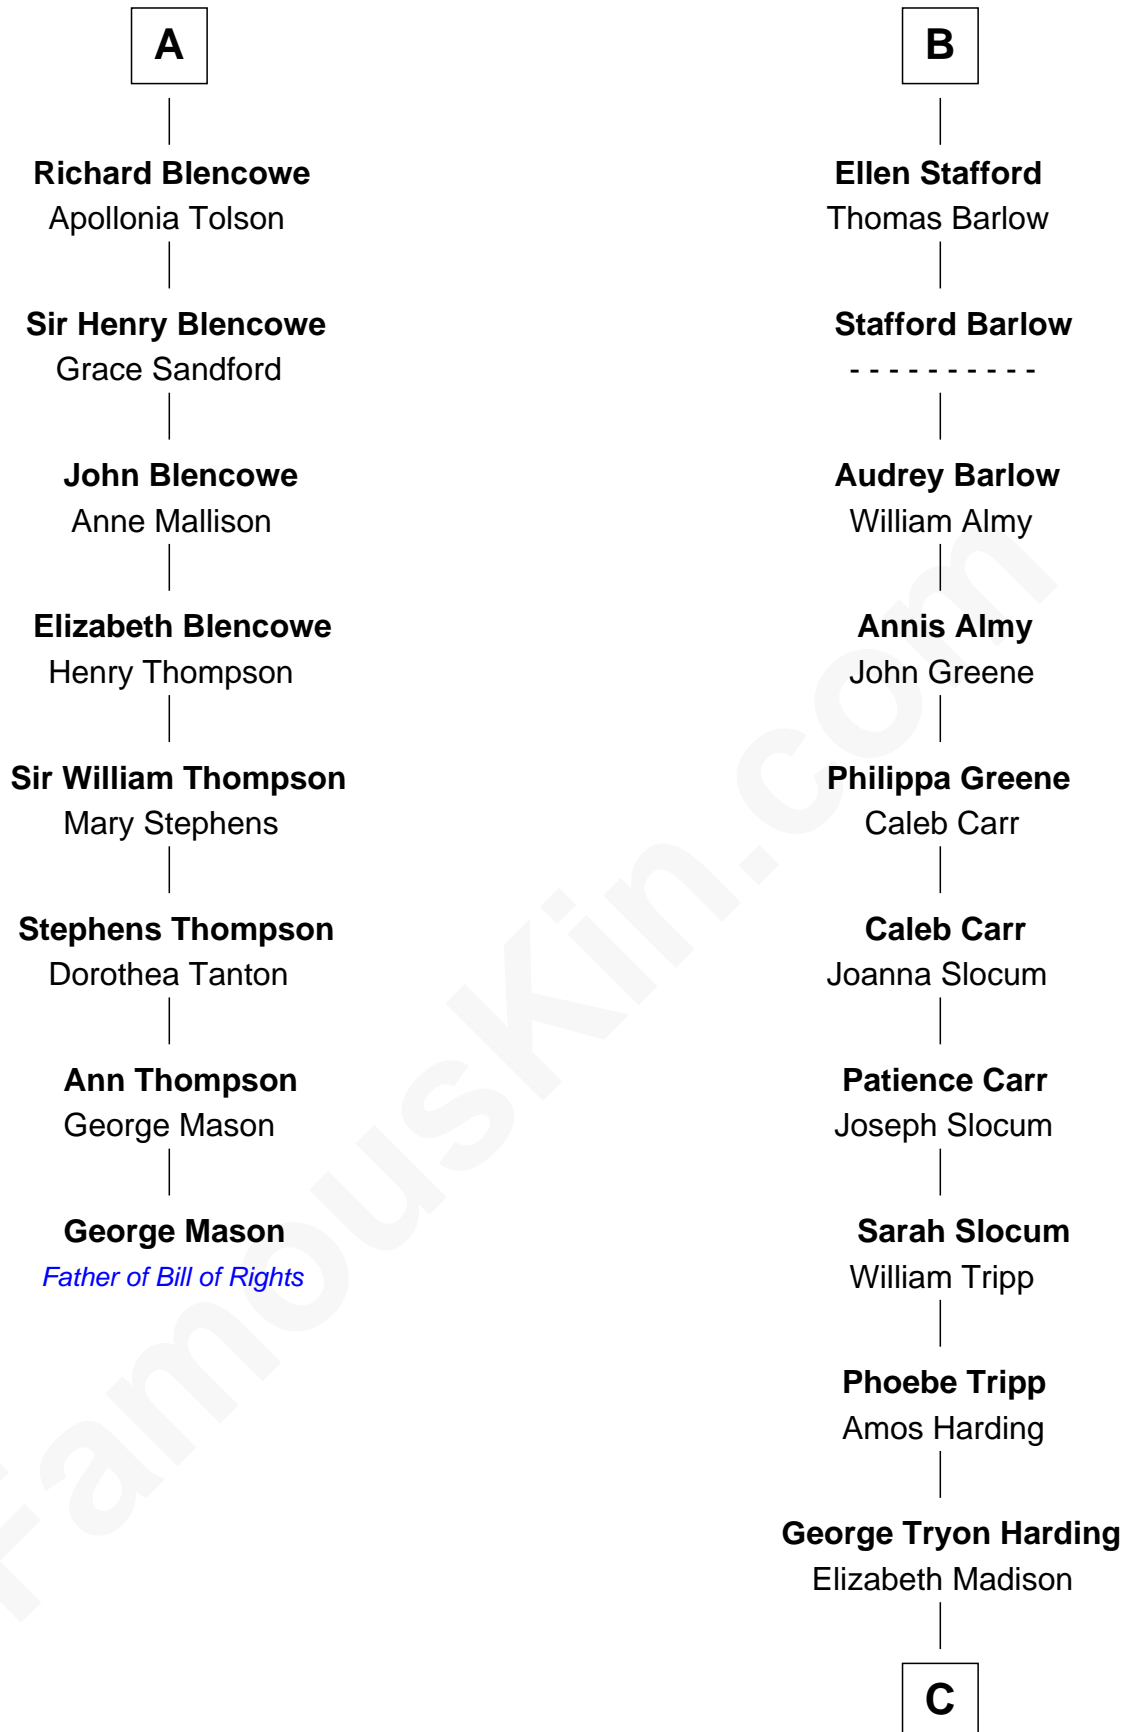

FamousKin.com Relationship Chart of

George Mason

Father of the U.S. Bill of Rights

14th cousin 5 times removed of

Warren G. Harding

29th U.S. President

Ralph de Stafford

*with wife
Margaret de Audley*

Sir Humphrey Stafford
Elizabeth Burdet

Joan Dacre
Thomas Clifford

Sir Humphrey Stafford
Eleanor Aylesbury

Matilda Clifford
Sir Edmund Sutton

Humphrey Stafford
Katherine Fray

Thomas Dudley
Grace Threlkeld

Sir Humphrey Stafford
Margaret Fogge

Winifred Dudley
Anthony Blencowe

Sir Humphrey Stafford
Margaret Tame

A

B

C

Charles Alexander Harding

Mary Ann Crawford

Dr. George Tryon Harding