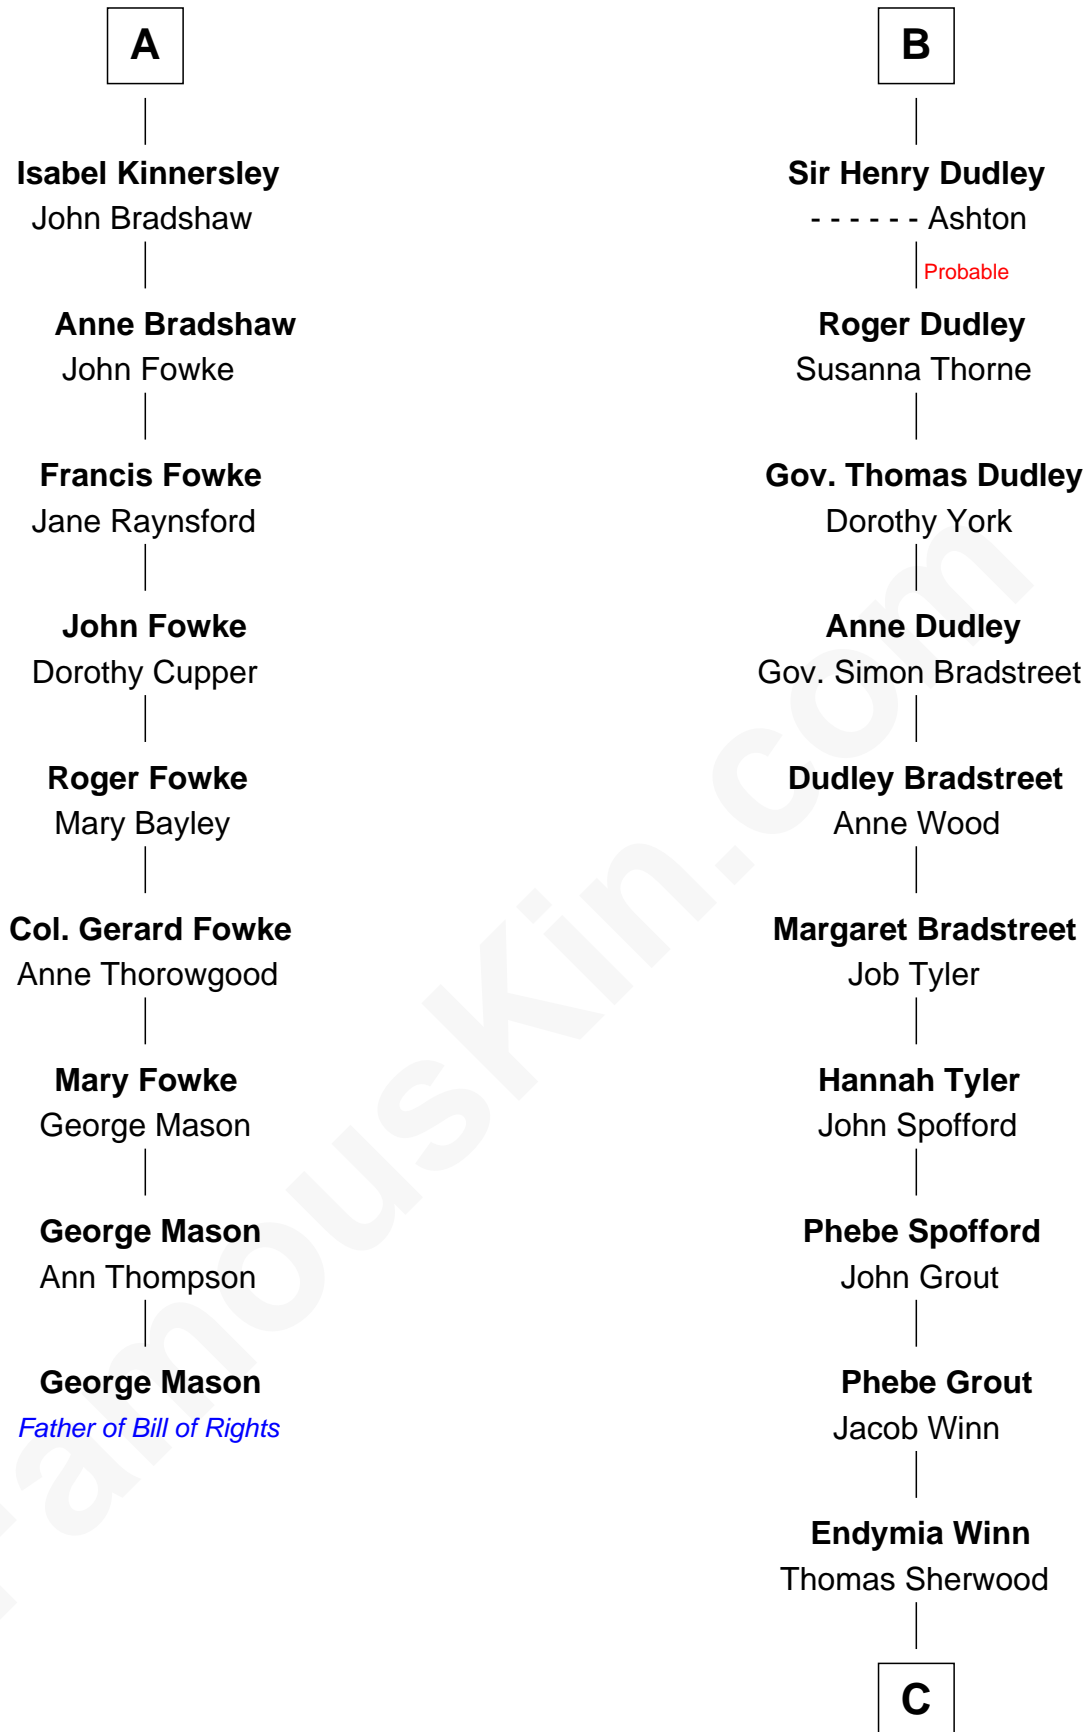

FamousKin.com Relationship Chart of

George Mason

Father of the U.S. Bill of Rights

15th cousin 5 times removed of

Herbert Hoover

31st U.S. President

C

—
Lucinda Sherwood

John Minthorn

—
Theodore Minthorn

Mary Wasley

—
Hulda Randall Minthorn

Jessie Clark Hoover

—
Herbert Hoover

31st U.S. President

FamousKin.com