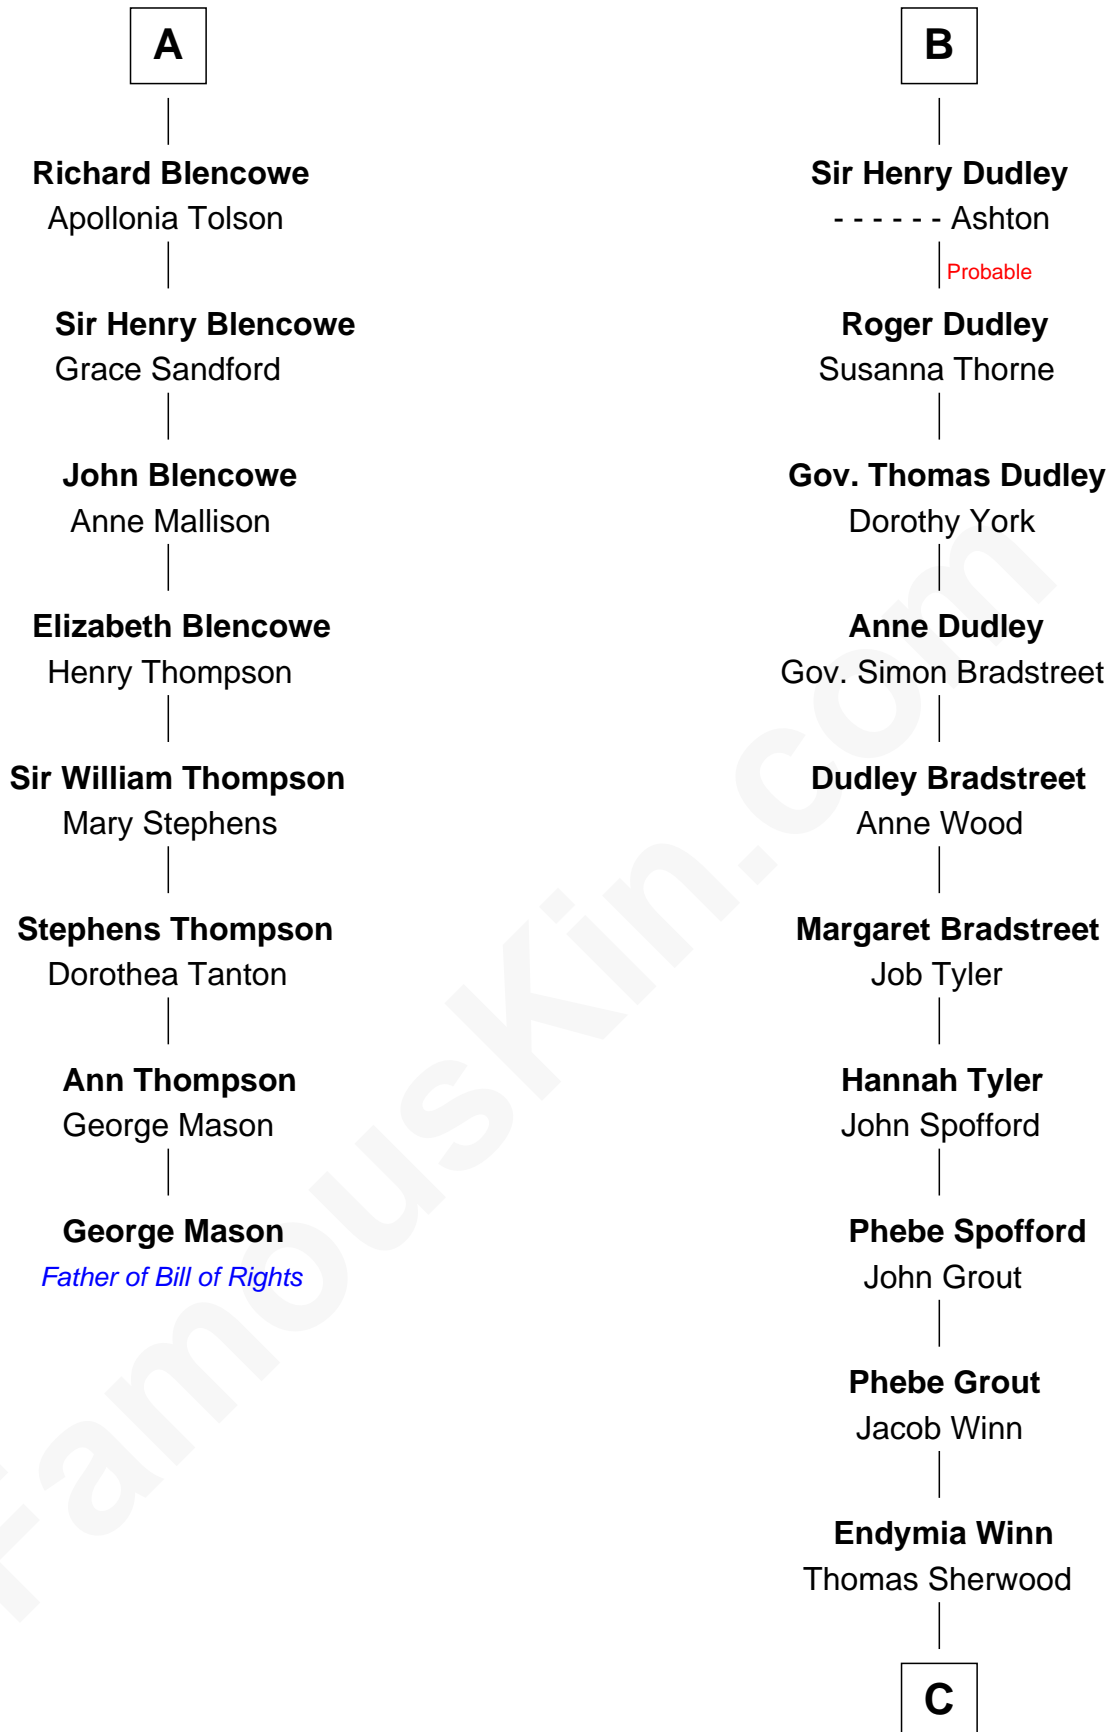

# FamousKin.com Relationship Chart of

**George Mason**

*Father of the U.S. Bill of Rights*

14th cousin 6 times removed of

**Herbert Hoover**

*31st U.S. President*

**Ralph de Stafford**

Margaret de Audley

**C**

**Lucinda Sherwood**

John Minthorn

**Theodore Minthorn**

Mary Wasley

**Hulda Randall Minthorn**

Jessie Clark Hoover

**Herbert Hoover**

*31st U.S. President*

FamousKin.com