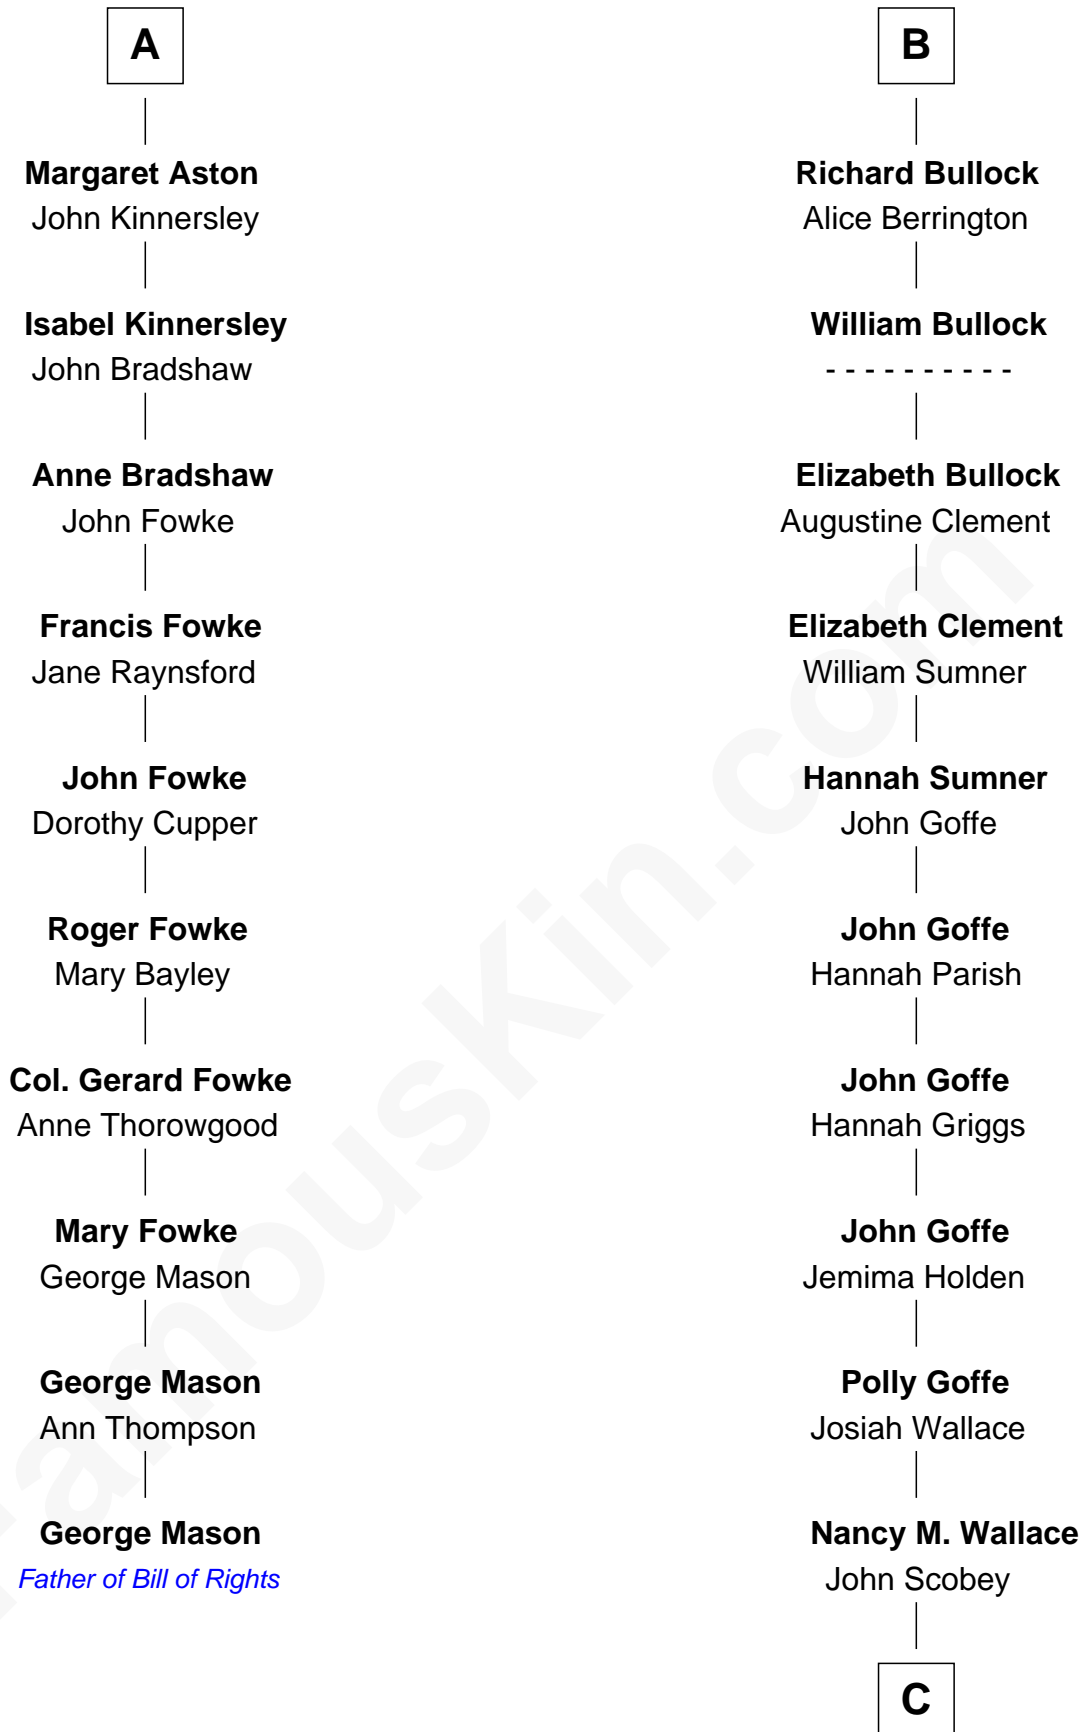

FamousKin.com

Relationship Chart of

George Mason

Father of the U.S. Bill of Rights

16th cousin 3 times removed of

Lou (Henry) Hoover

First Lady of President Herbert Hoover

Bartholomew de Badlesmere

Margaret de Clare

Margery de Badlesmere

Sir William de Ros

Maud de Roos

John de Welles

Margery de Welles

Stephen le Scrope

Maude le Scrope

Maud de Badlesmere

John de Vere

Aubrey de Vere

Alice FitzWalter

Sir Richard de Vere

Alice Sergeaux

Sir John de Vere

Elizabeth Howard

Joan de Vere

Sir William Norreys

Margaret Norreys

Gilbert Bullock

Thomas Bullock

Alice Kingsmill

B

C