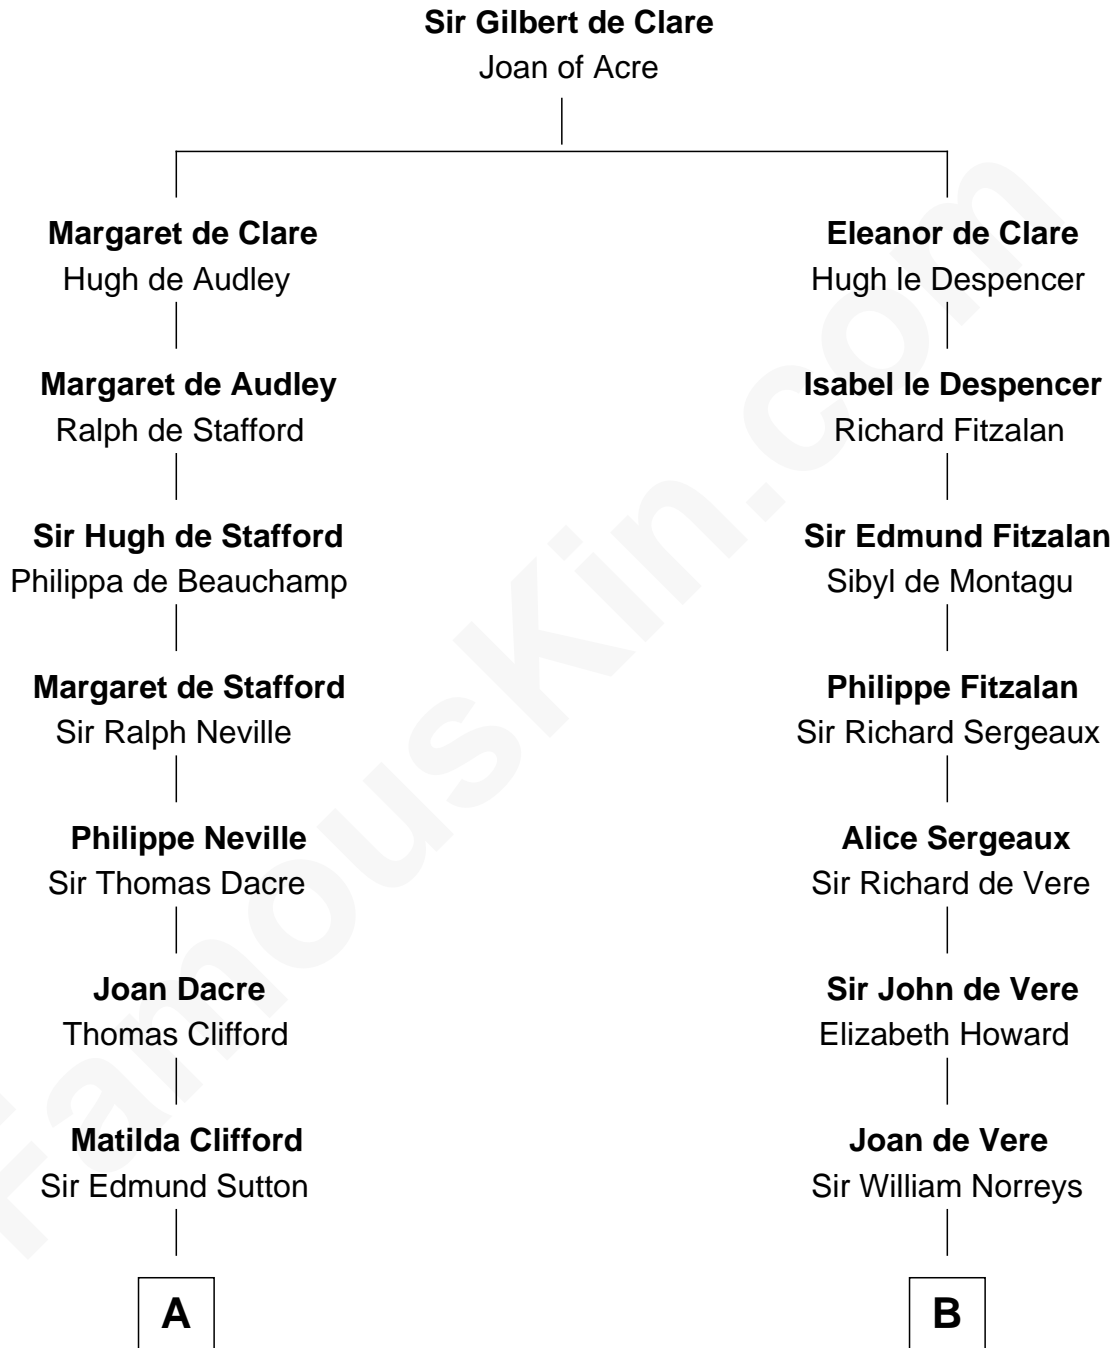

FamousKin.com

Relationship Chart of

George Mason

Father of the U.S. Bill of Rights

16th cousin 5 times removed of

Lou (Henry) Hoover

First Lady of President Herbert Hoover

C

Polly Goffe

Josiah Wallace

Nancy M. Wallace

John Scobey

Philomelia Sophia Scobey

Phineas Weed

Florence Ida Weed

Charles Delano Henry