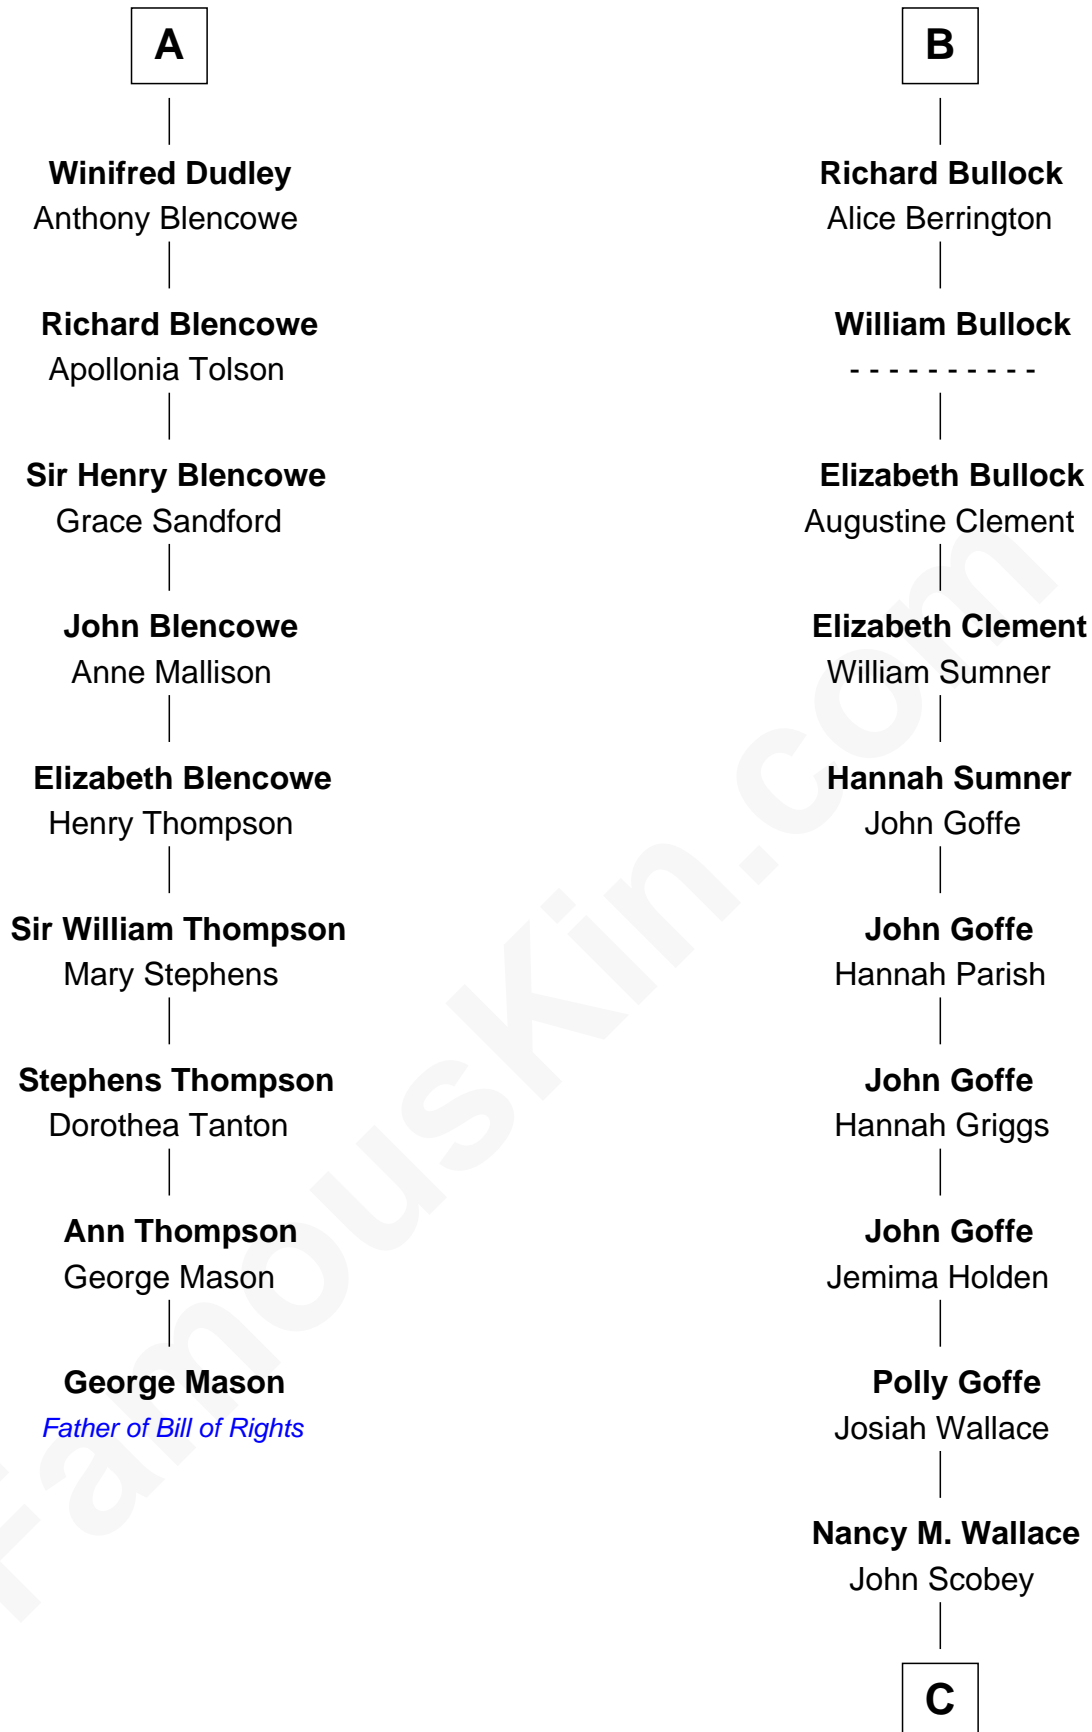

## Relationship Chart of

### George Mason

*Father of the U.S. Bill of Rights*

15th cousin 4 times removed of

### Lou (Henry) Hoover

*First Lady of President Herbert Hoover*

**C**

**Philomelia Sophia Scobey**

Phineas Weed

**Florence Ida Weed**

Charles Delano Henry

**Lou (Henry) Hoover**