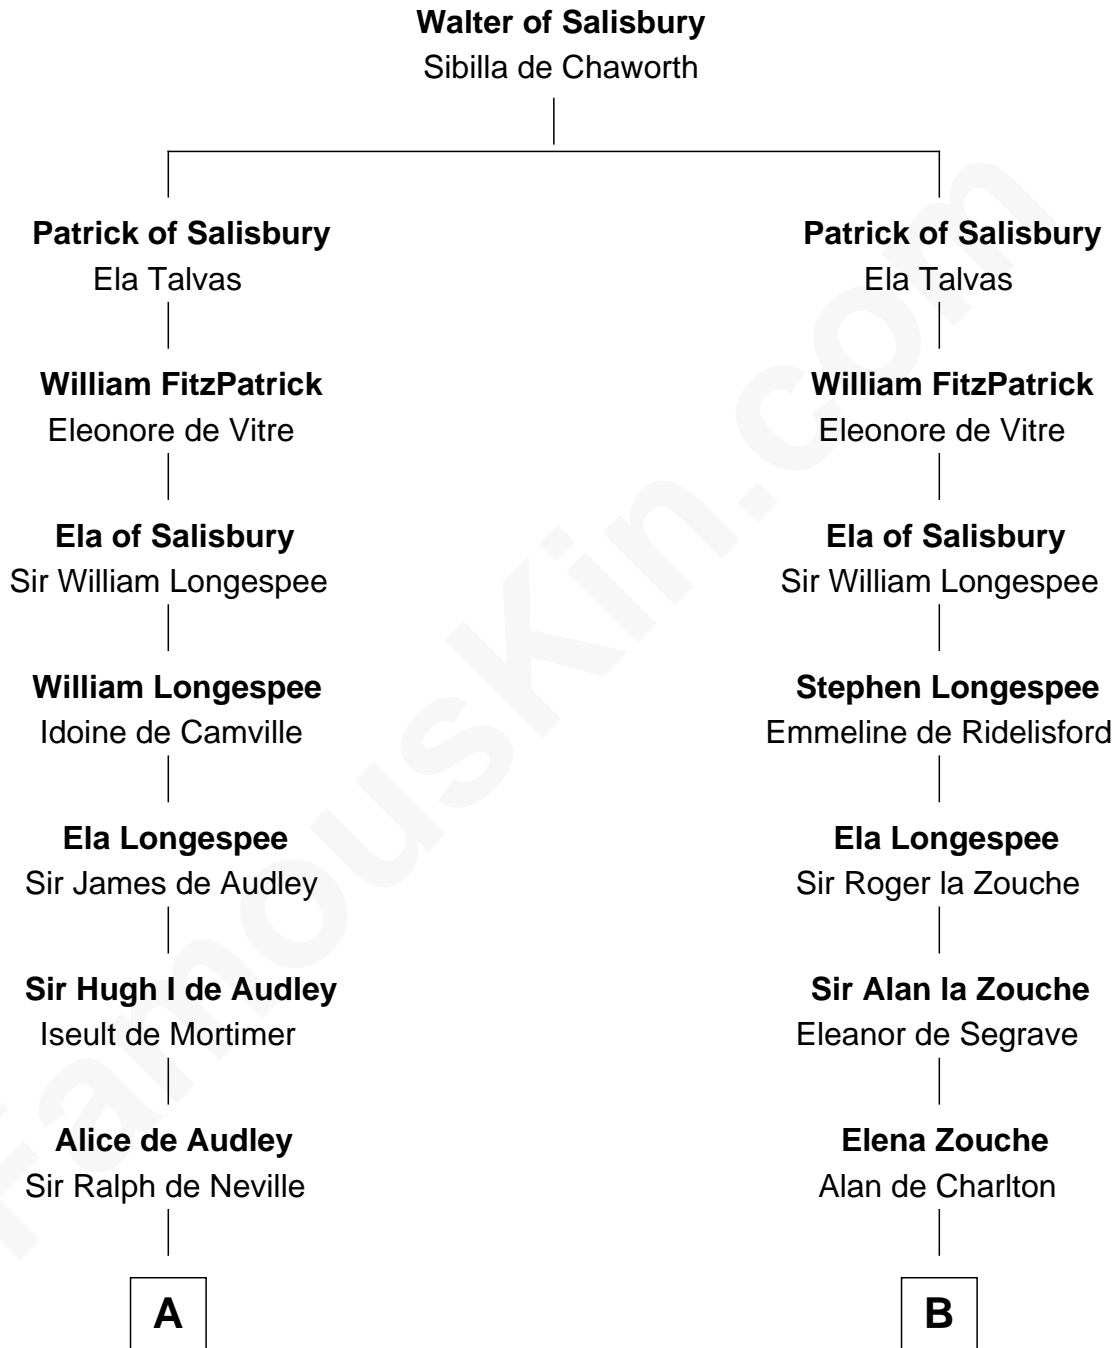

# FamousKin.com Relationship Chart of

**George Mason**

*Father of the U.S. Bill of Rights*

21st cousin of

**Samuel Prescott**

*Completed Paul Revere's Midnight Ride*

**C**

**Elizabeth Blencowe**

Henry Thompson

**Sir William Thompson**

Mary Stephens

**Stephens Thompson**

Dorothea Tanton

**Ann Thompson**

George Mason

**George Mason**

*Father of Bill of Rights*

**D**

**Rev. Edward Bulkeley**

Lucian - - - - -

**Peter Bulkeley**

Rebecca Wheeler

**Rebecca Bulkeley**

Dr. Jonathan Prescott