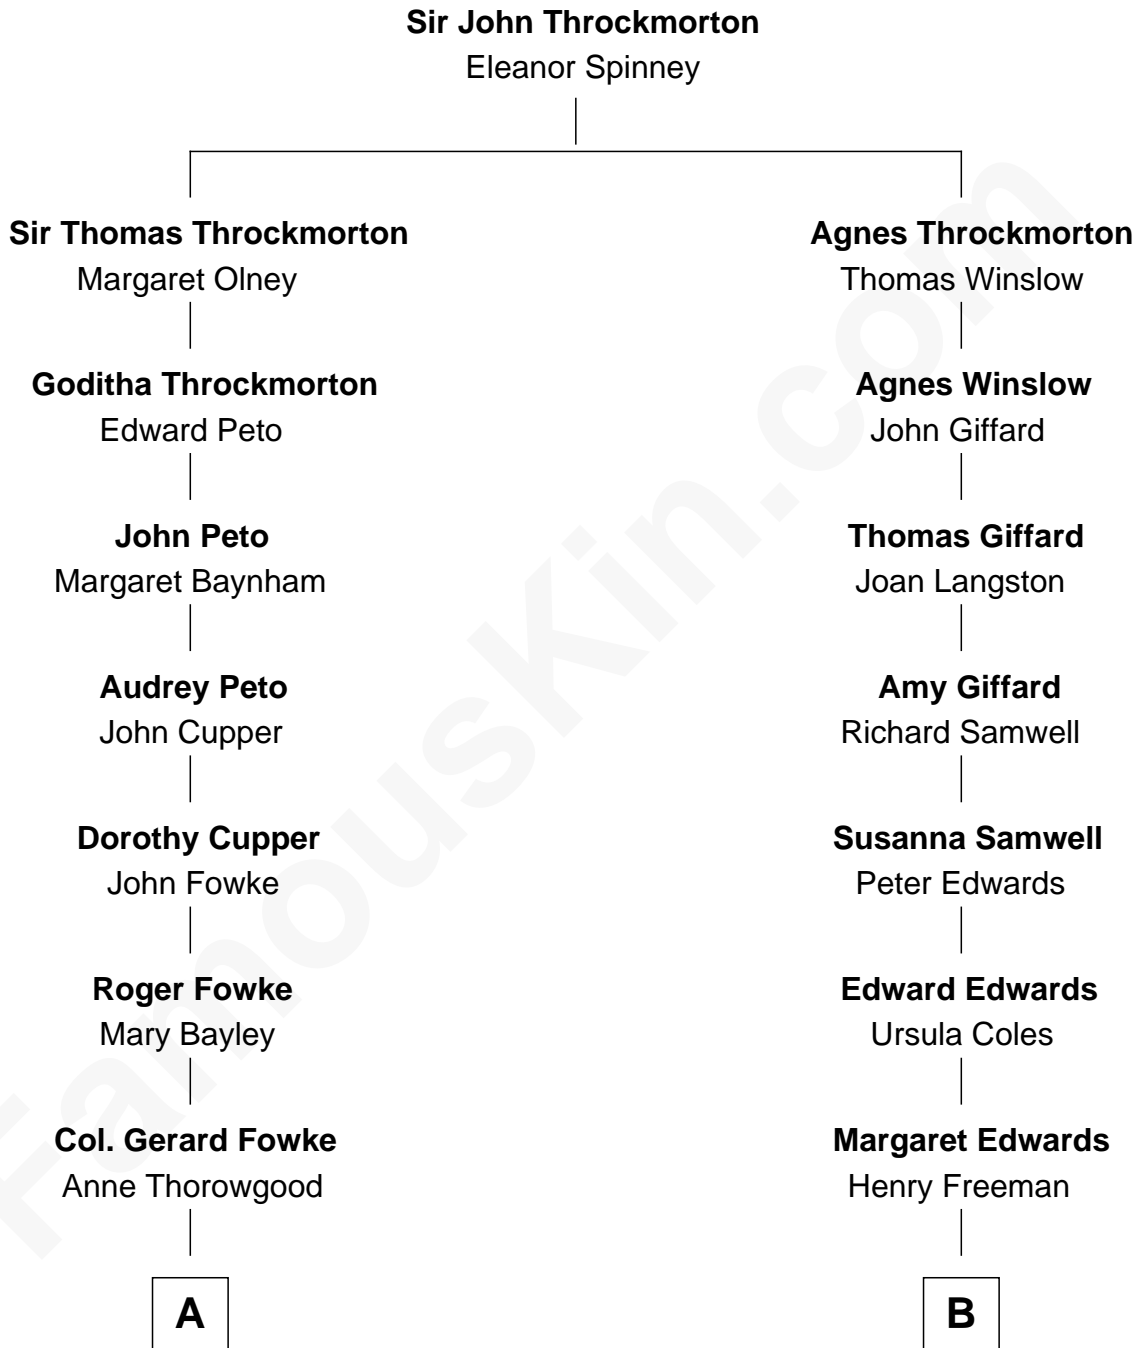

## Relationship Chart of

### George Mason

*Father of the U.S. Bill of Rights*

9th cousin 6 times removed of

### Francis Edward Hinckley

*Co-Founder, University of Chicago*

University of Chicago

**A**

**Mary Fowke**  
George Mason

**George Mason**  
Ann Thompson

**George Mason**  
*Father of Bill of Rights*

**B**

**Alice Freeman**  
John Thompson

**Dorothy Thompson**  
Thomas Parke

**Martha Parke**  
Isaac Wheeler

**William Wheeler**  
Hannah Gallup

**Martha Wheeler**  
William Williams

**Martha Williams**  
Charles Wheeler