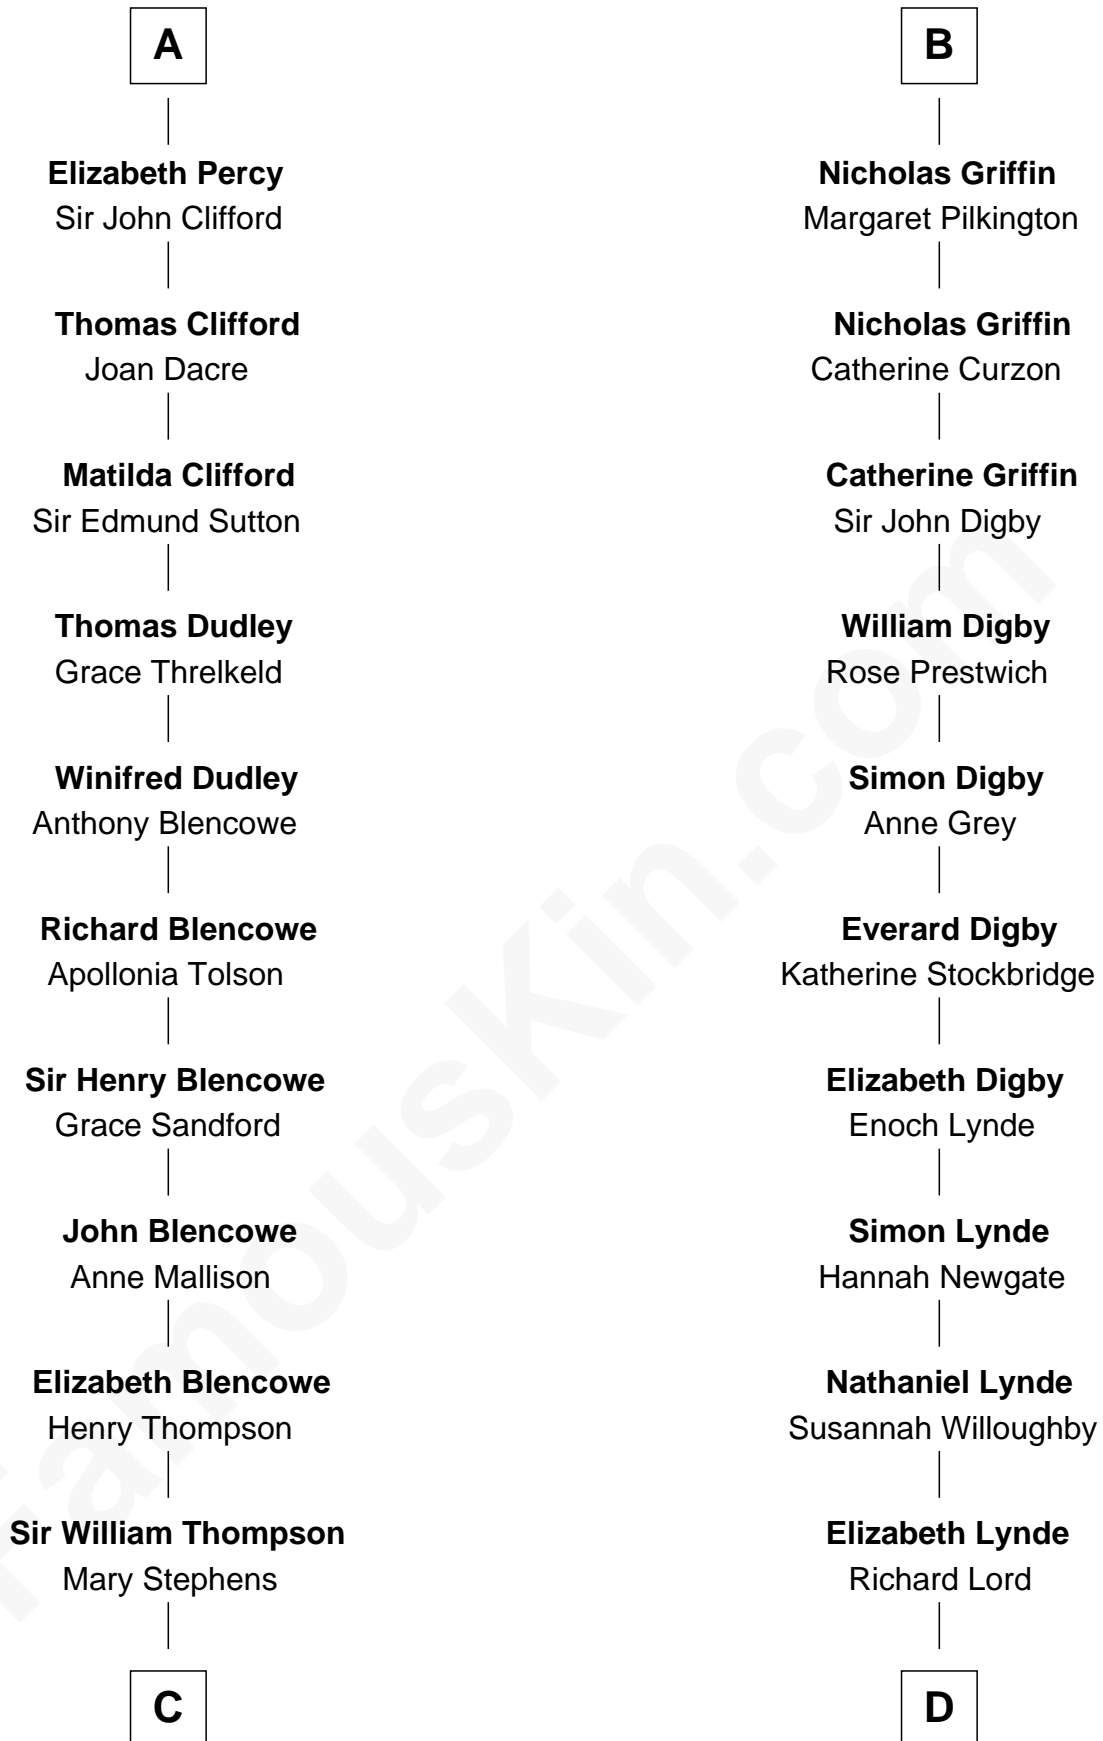

## Relationship Chart of

### George Mason

*Father of the U.S. Bill of Rights*

19th cousin 2 times removed of

### J.P. Morgan

*American Banker and Art Collector*

**C**

**Stephens Thompson**

Dorothea Tanton

**Ann Thompson**

George Mason

**George Mason**