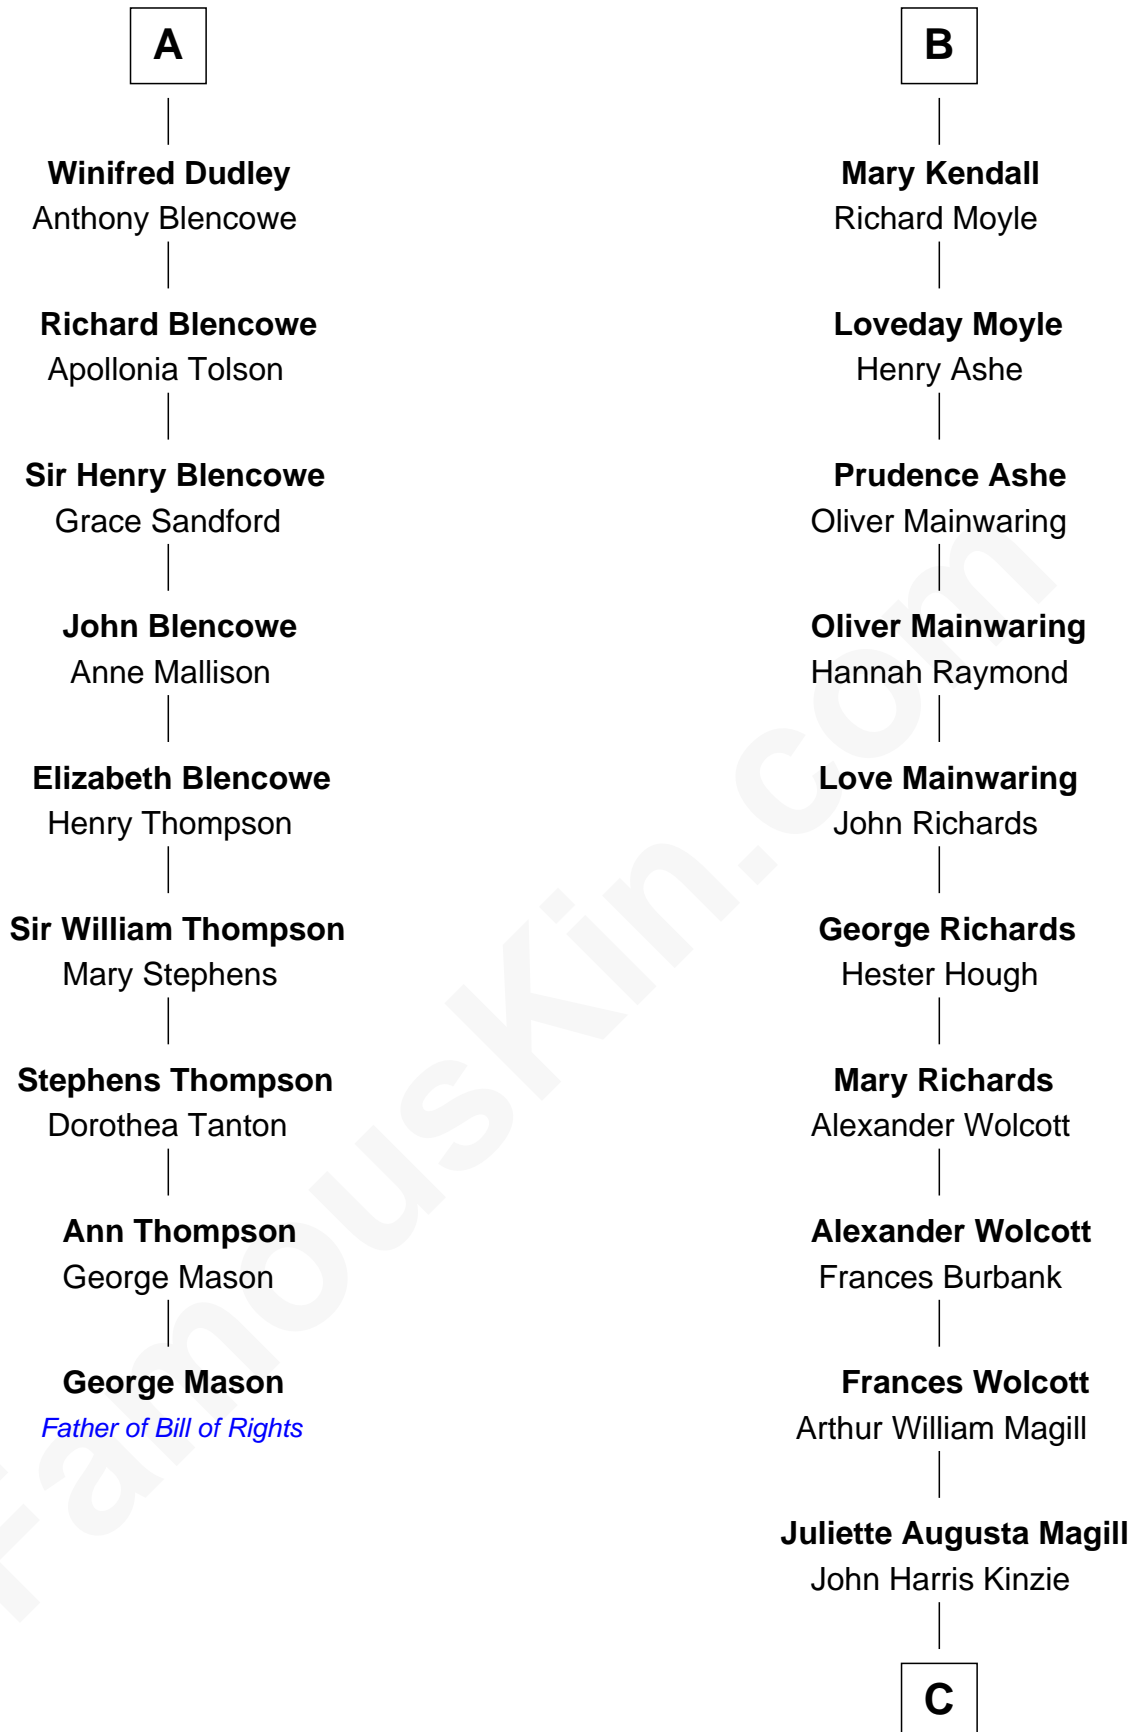

## Relationship Chart of

### George Mason

*Father of the U.S. Bill of Rights*

15th cousin 3 times removed of

### Juliette Gordon Low

*Founder of the Girl Scouts*

**Edward III, King of England**

Philippa of Hainault

C

**Eleanor Lytle Kinzie**  
William Washington Gordon

**Juliette Gordon Low**  
*Founder of the Girl Scouts*

FamousKin.com