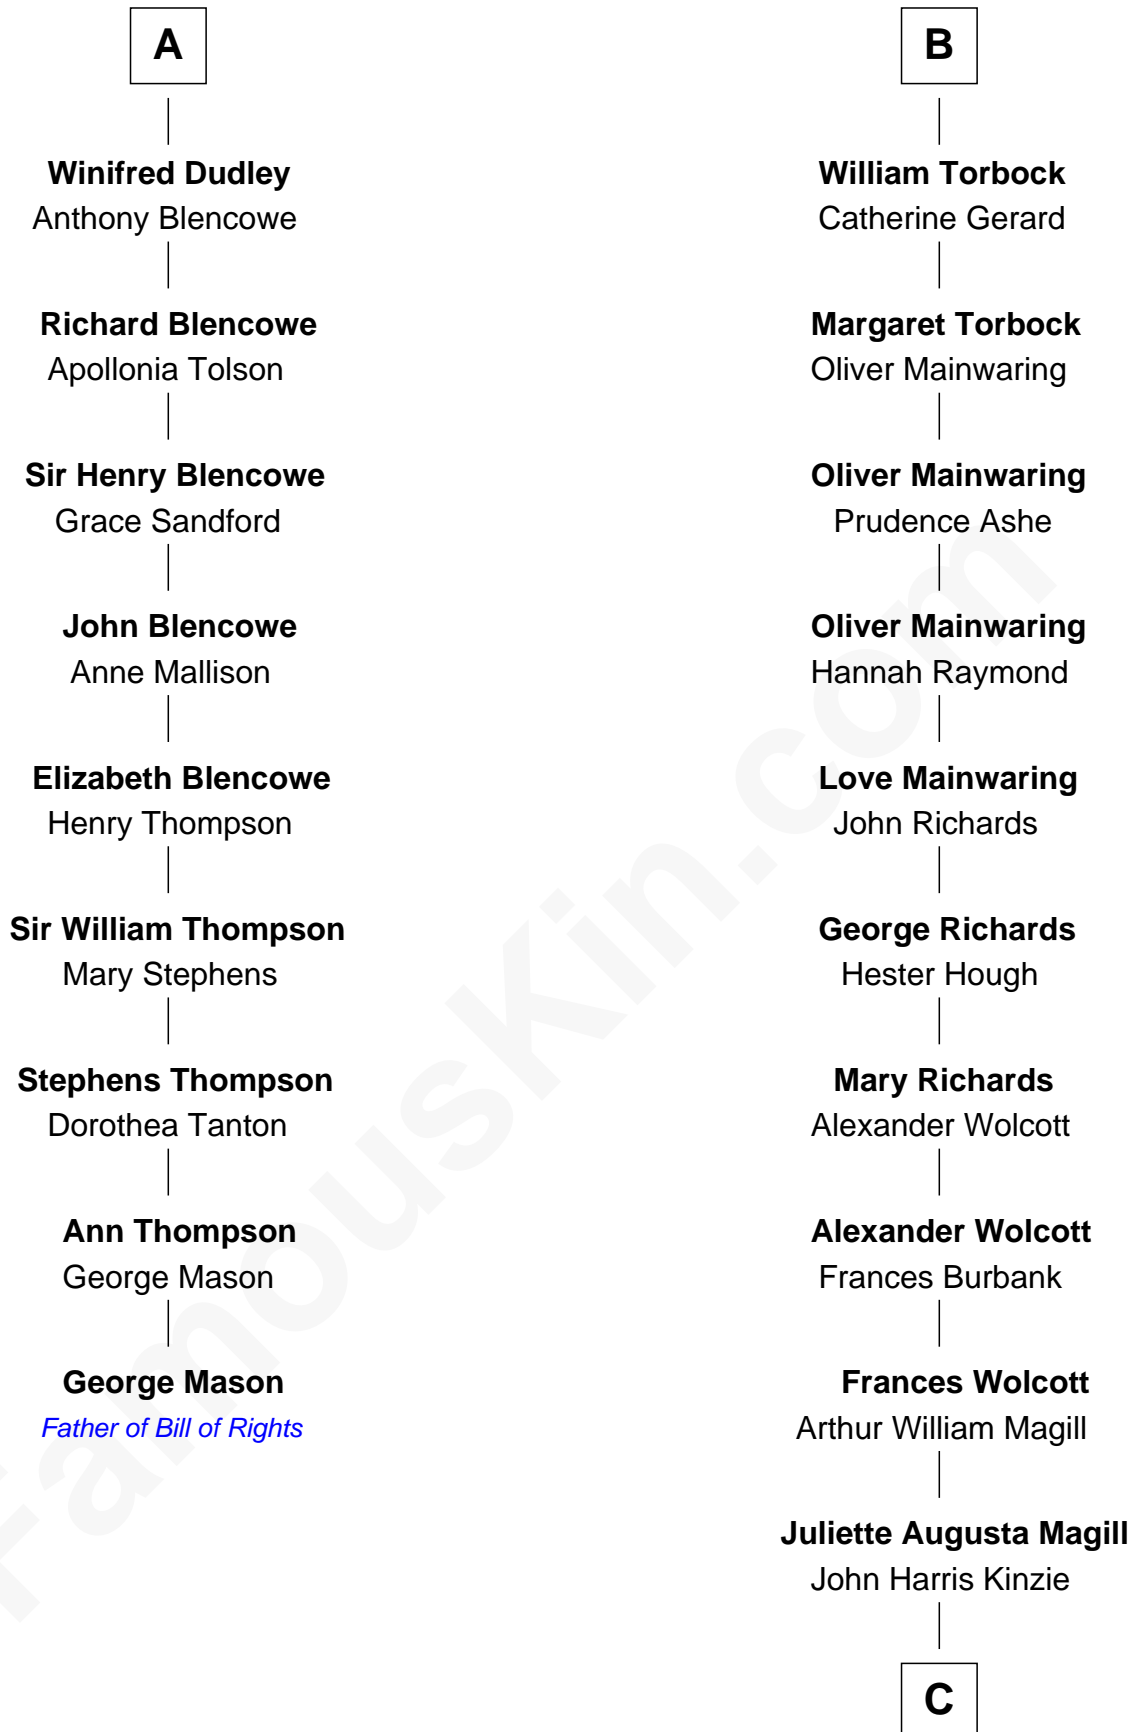

# FamousKin.com Relationship Chart of

**George Mason**

*Father of the U.S. Bill of Rights*

15th cousin 3 times removed of

**Juliette Gordon Low**

*Founder of the Girl Scouts*

**Henry Plantagenet**

Maud de Chaworth

**Mary Plantagenet**

Henry de Percy

**Sir Henry Percy**

Margaret de Neville

**Sir Henry Percy**

Elizabeth Mortimer

**Elizabeth Percy**

Sir John Clifford

Richard Fitzalan

**Sir Richard Fitzalan**

Elizabeth de Bohun

**Elizabeth Fitzalan**

Sir Robert Goushill

**Joan Goushill**

Sir Thomas Stanley

**Sir John Stanley**

Elizabeth Weever

**Margery Stanley**

Sir William Torbock

**Thomas Torbock**

Elizabeth Moore

**B**

C

**Eleanor Lytle Kinzie**  
William Washington Gordon