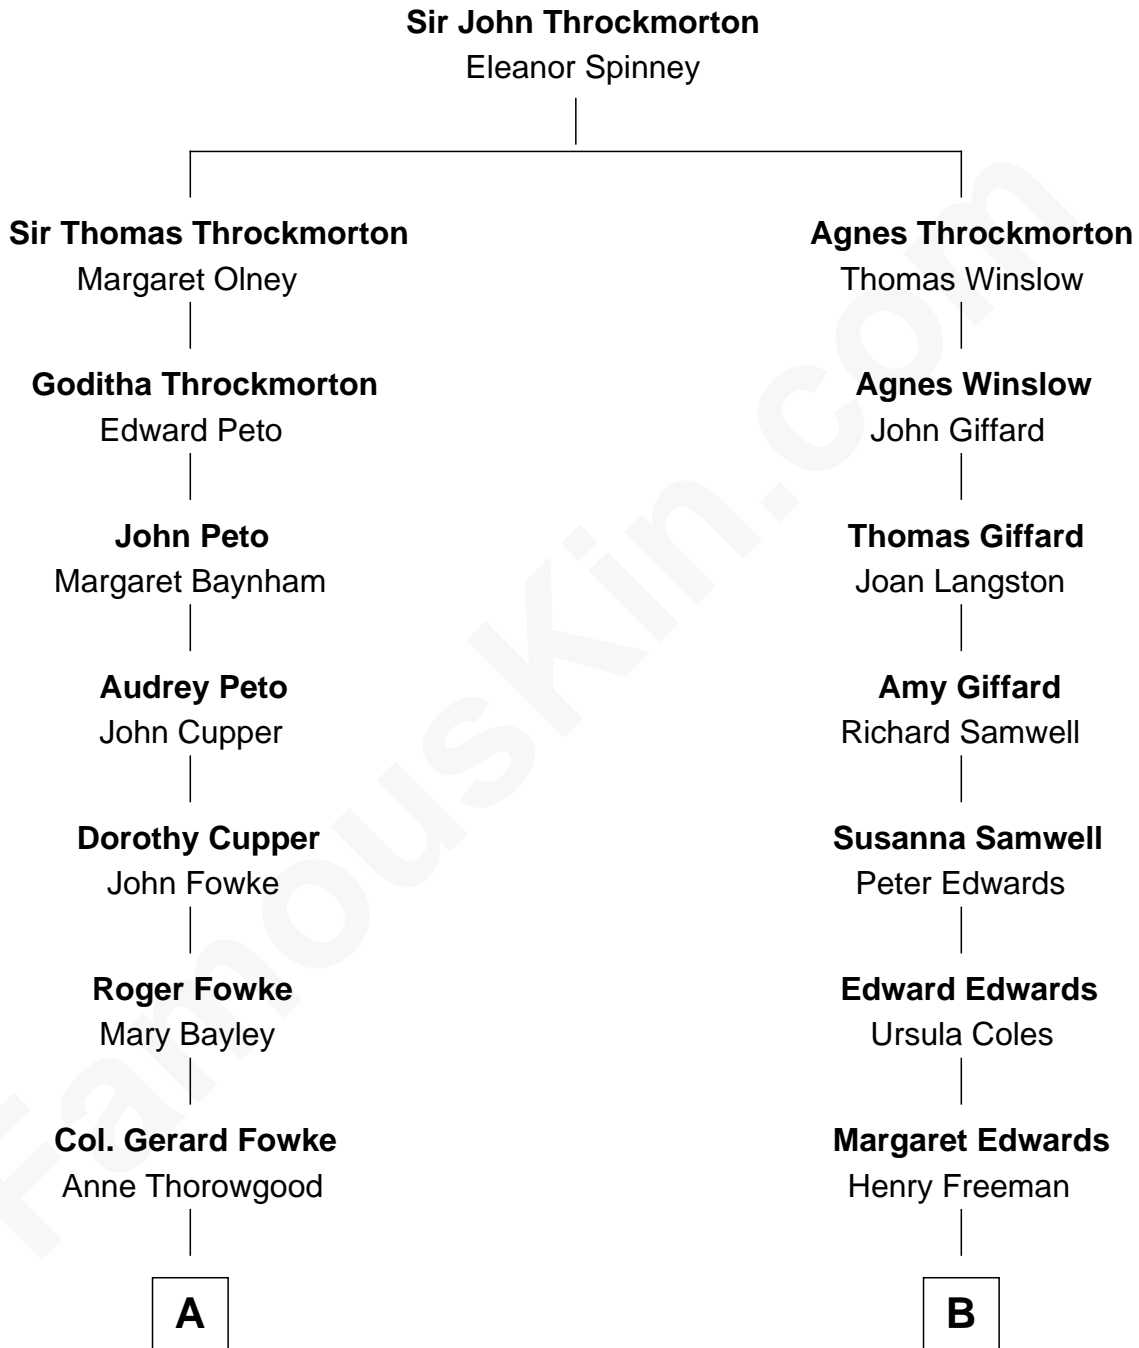

# FamousKin.com Relationship Chart of

**George Mason**

*Father of the U.S. Bill of Rights*

9th cousin 7 times removed of

**William Sprague**

*27th Governor of Rhode Island*

**A**

**Mary Fowke**  
George Mason

**George Mason**  
Ann Thompson

**George Mason**  
*Father of Bill of Rights*

**B**

**Alice Freeman**  
John Thompson

**Bridget Thompson**  
George Denison

**Hannah Denison**  
Nathaniel Chesebrough

**Samuel Chesebrough**  
Priscilla Alden

**Priscilla Chesebrough**  
Jabez Chesebrough

**Priscilla Chesebrough**  
Thomas Leeds

**Mary Leeds**  
Francois Michel

**Mary Mitchell**  
Youngs Morgan

**Fanny Morgan**  
Amasa Sprague

**William Sprague**  
*27th Governor of Rhode Island*