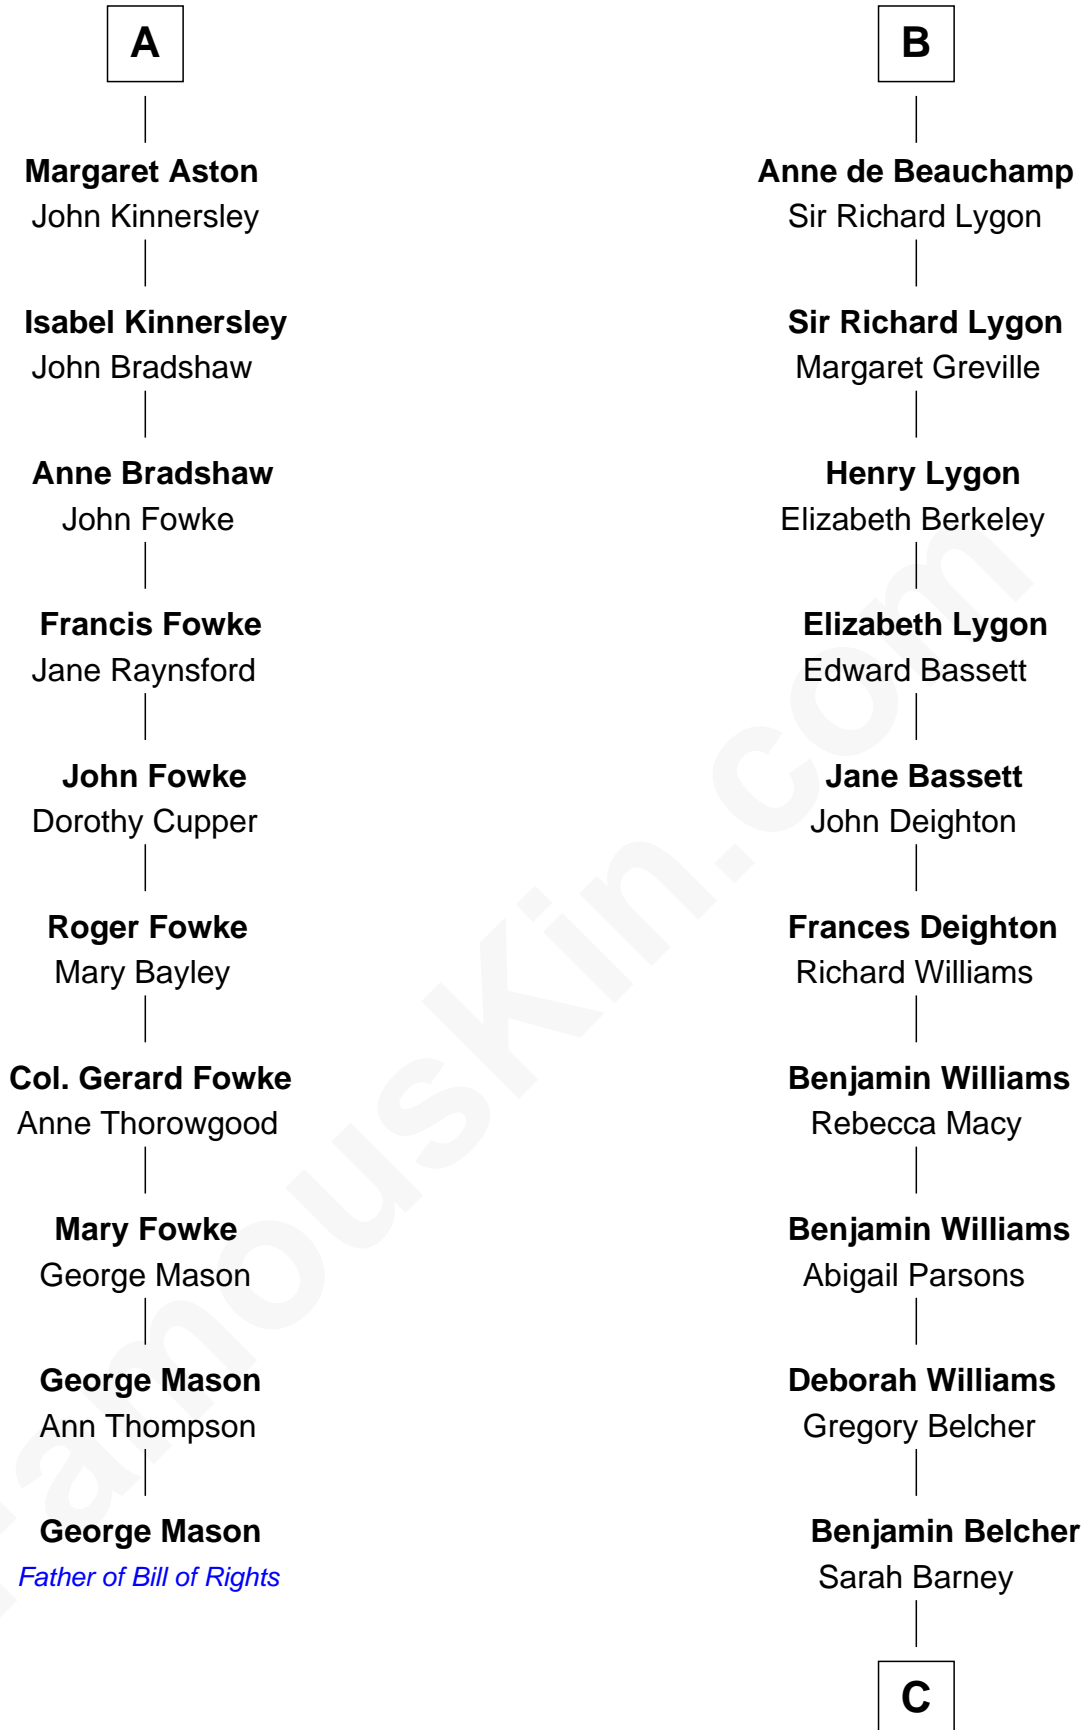

## Relationship Chart of

### George Mason

*Father of the U.S. Bill of Rights*

16th cousin 4 times removed of

### General Douglas MacArthur

*U.S. Army - World War II*

**C**

|  
**Benjamin Barney Belcher**

Olive - - - - -

|  
**Aurelia Belcher**

Arthur MacArthur

|  
**Gen. Arthur MacArthur**