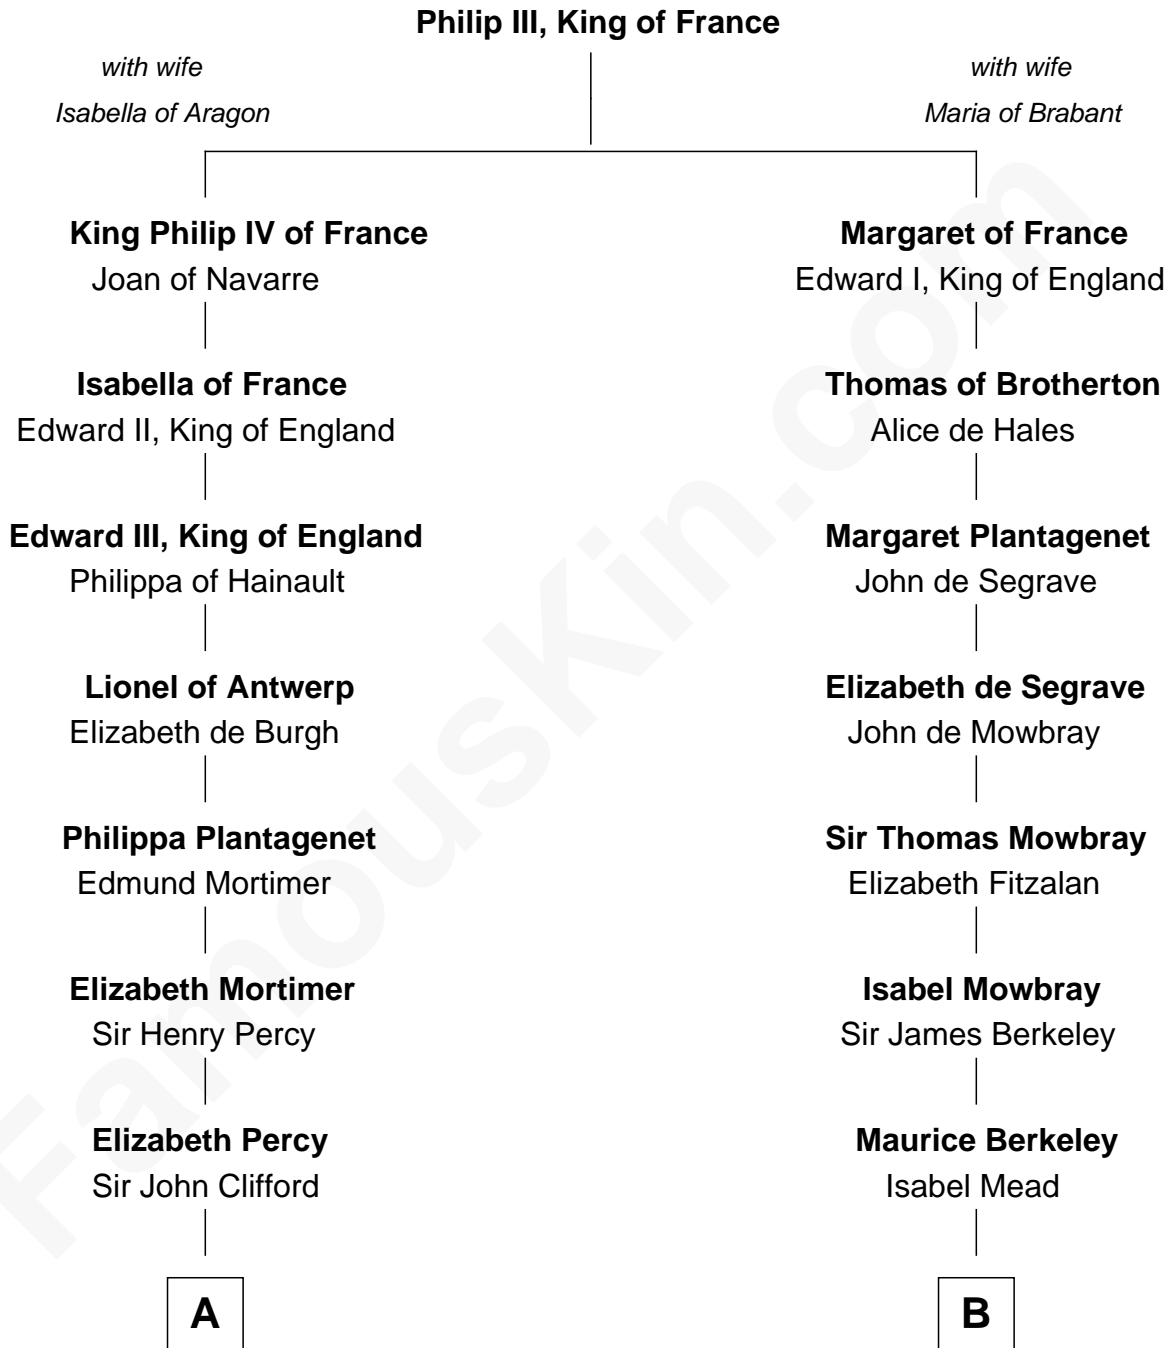

## Relationship Chart of

### George Mason

*Father of the U.S. Bill of Rights*

18th cousin 2 times removed of

### General Douglas MacArthur

*U.S. Army - World War II*

**C**

**Ann Thompson**

George Mason

**George Mason**  
*Father of Bill of Rights*

**D**

**Benjamin Barney Belcher**