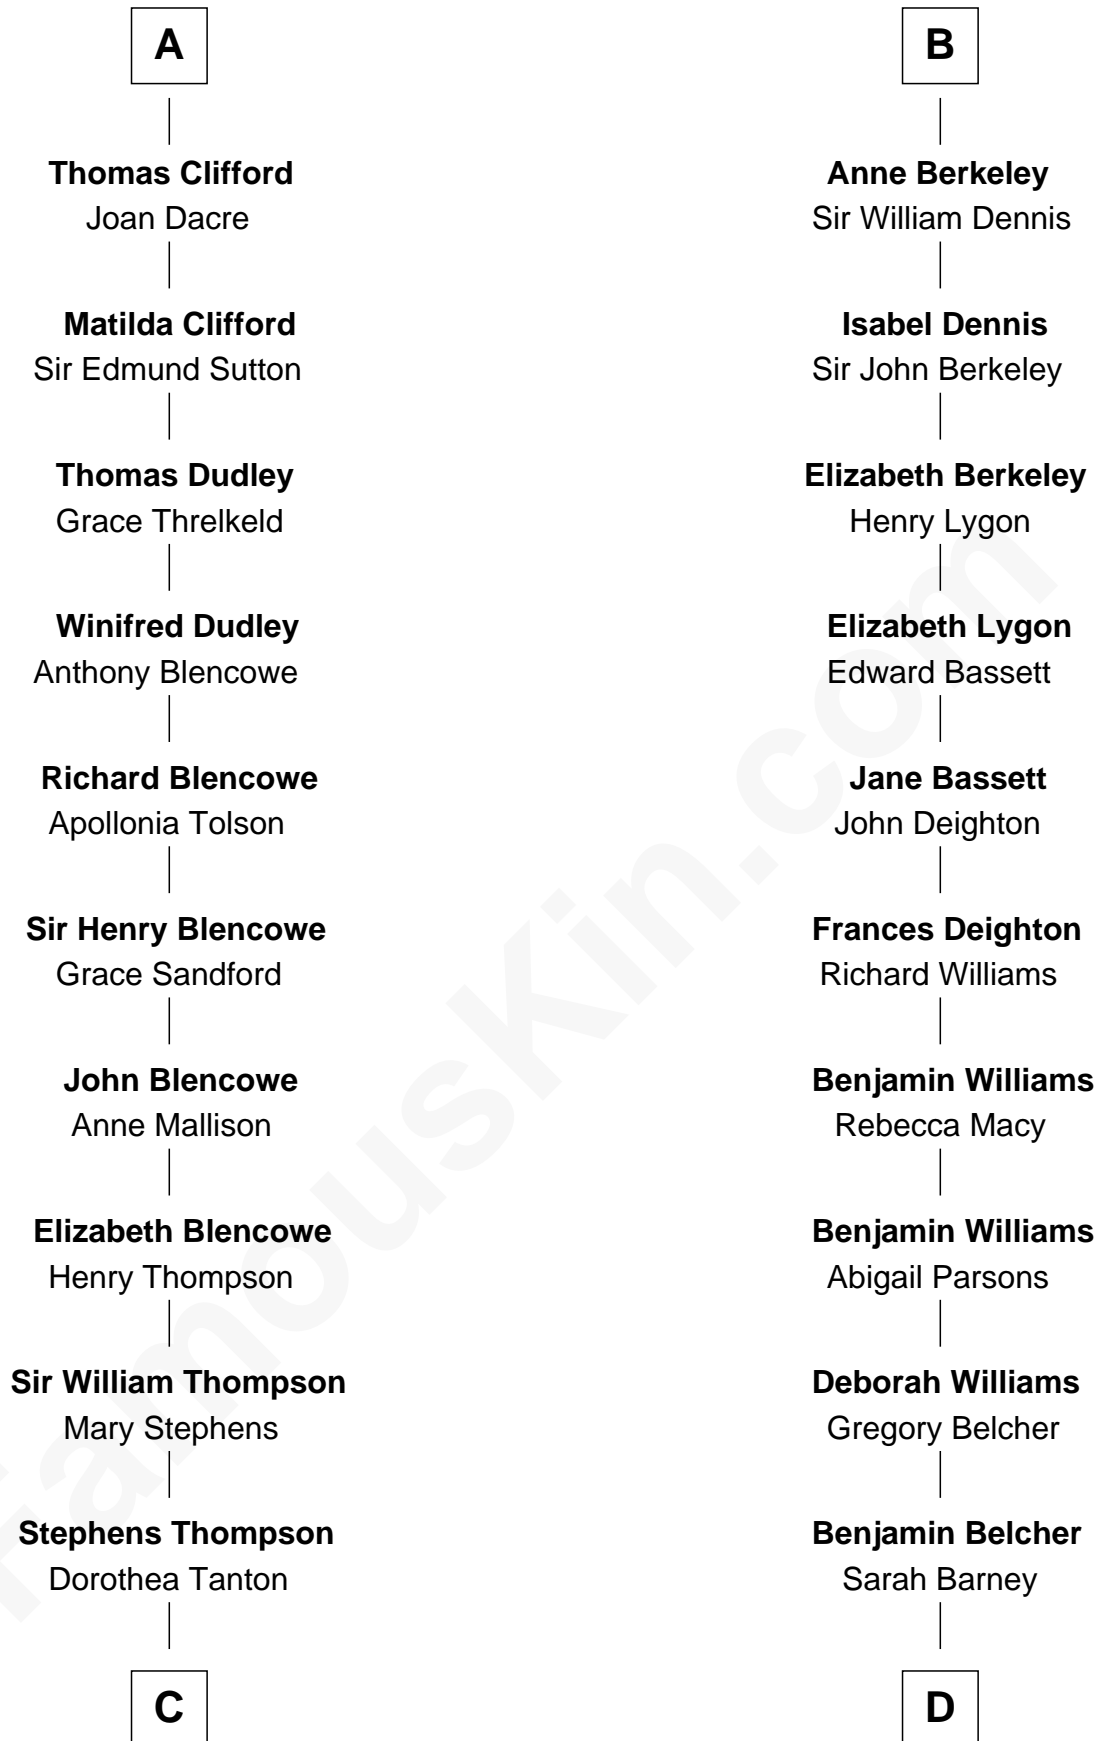

## Relationship Chart of

### George Mason

*Father of the U.S. Bill of Rights*

18th cousin 2 times removed of

### General Douglas MacArthur

*U.S. Army - World War II*

**C**

**Ann Thompson**

George Mason

**George Mason**  
*Father of Bill of Rights*

**D**

**Benjamin Barney Belcher**