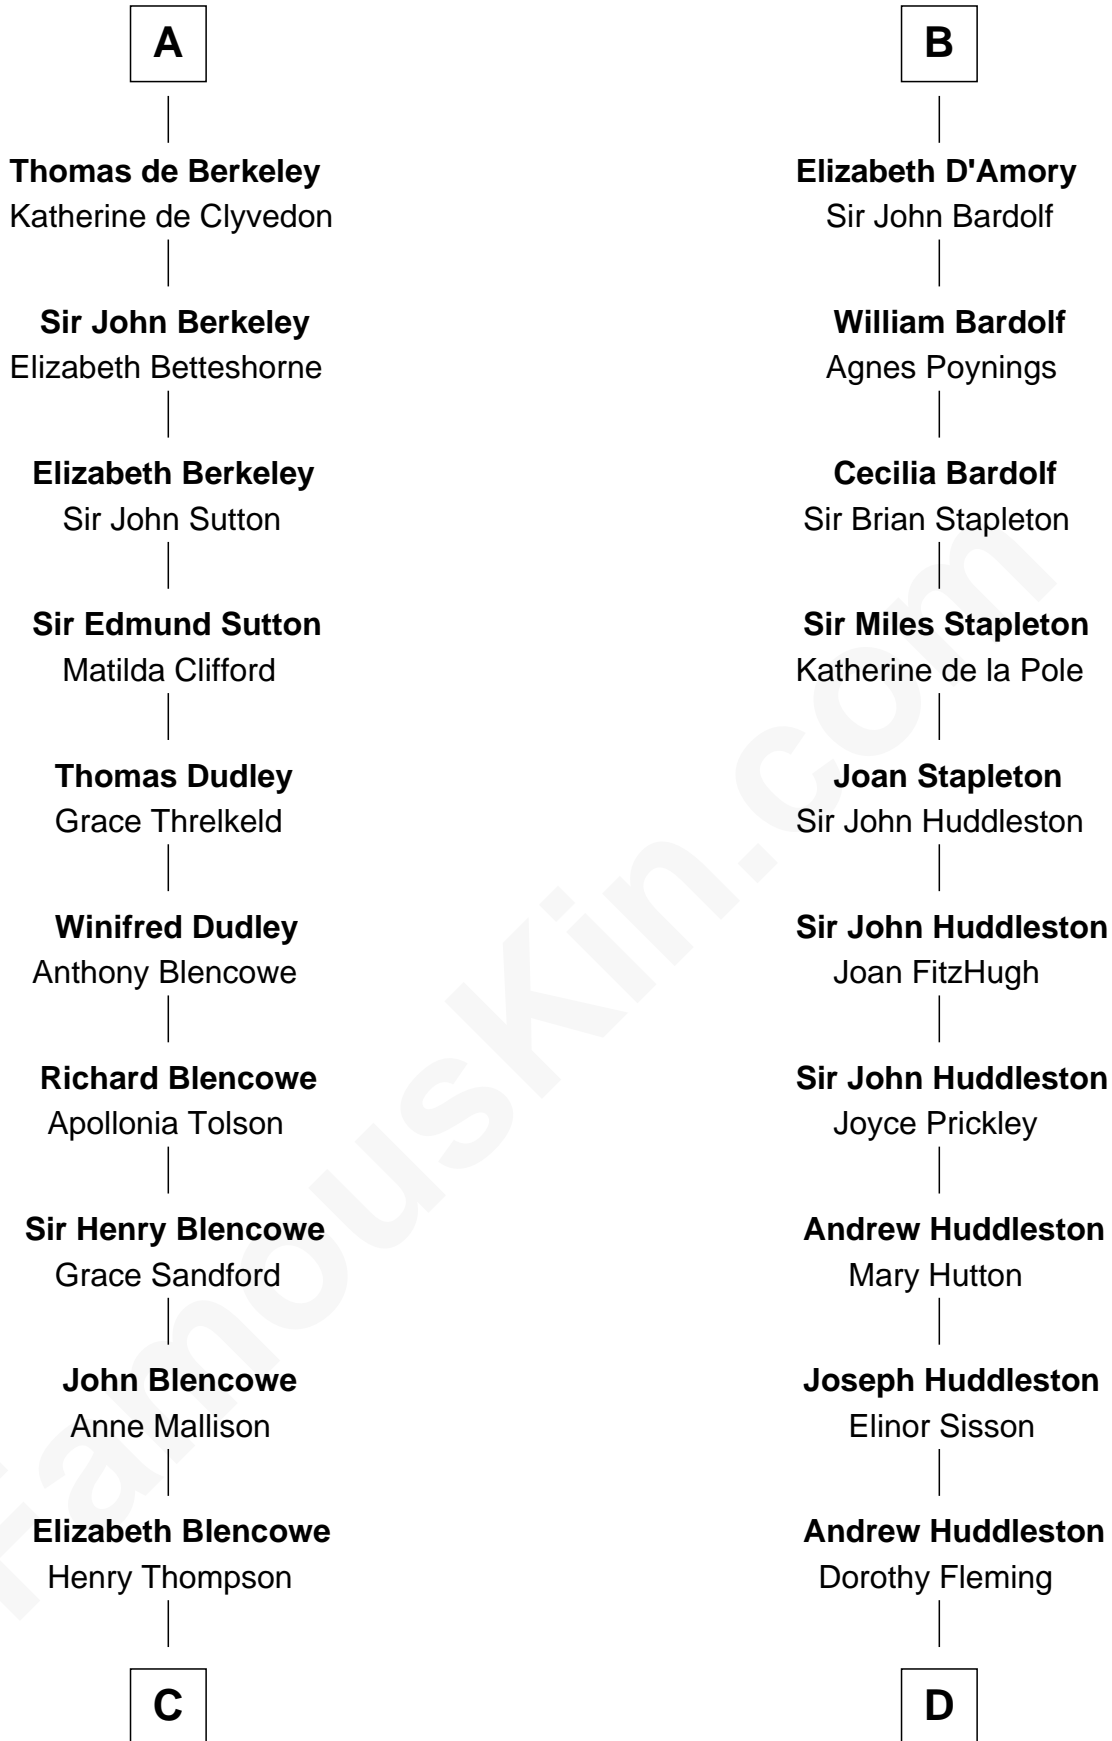

# FamousKin.com Relationship Chart of

**George Mason**

*Father of the U.S. Bill of Rights*

20th cousin 1 time removed of

**Fletcher Christian**

*Leader of the mutiny on the Bounty*

**Sir Robert de Beaumont**

Isabel de Vermandois

**C**

**Sir William Thompson**

Mary Stephens

**Stephens Thompson**

Dorothea Tanton

**Ann Thompson**

George Mason

**George Mason**

*Father of Bill of Rights*

**D**

**Mary Huddleston**

John Senhouse

**Humphrey Senhouse**

Eleanor Kirkby

**Bridget Senhouse**

John Christian

**Charles Christian**

Anne Dixon

**Fletcher Christian**

*Leader of the mutiny on the Bounty*