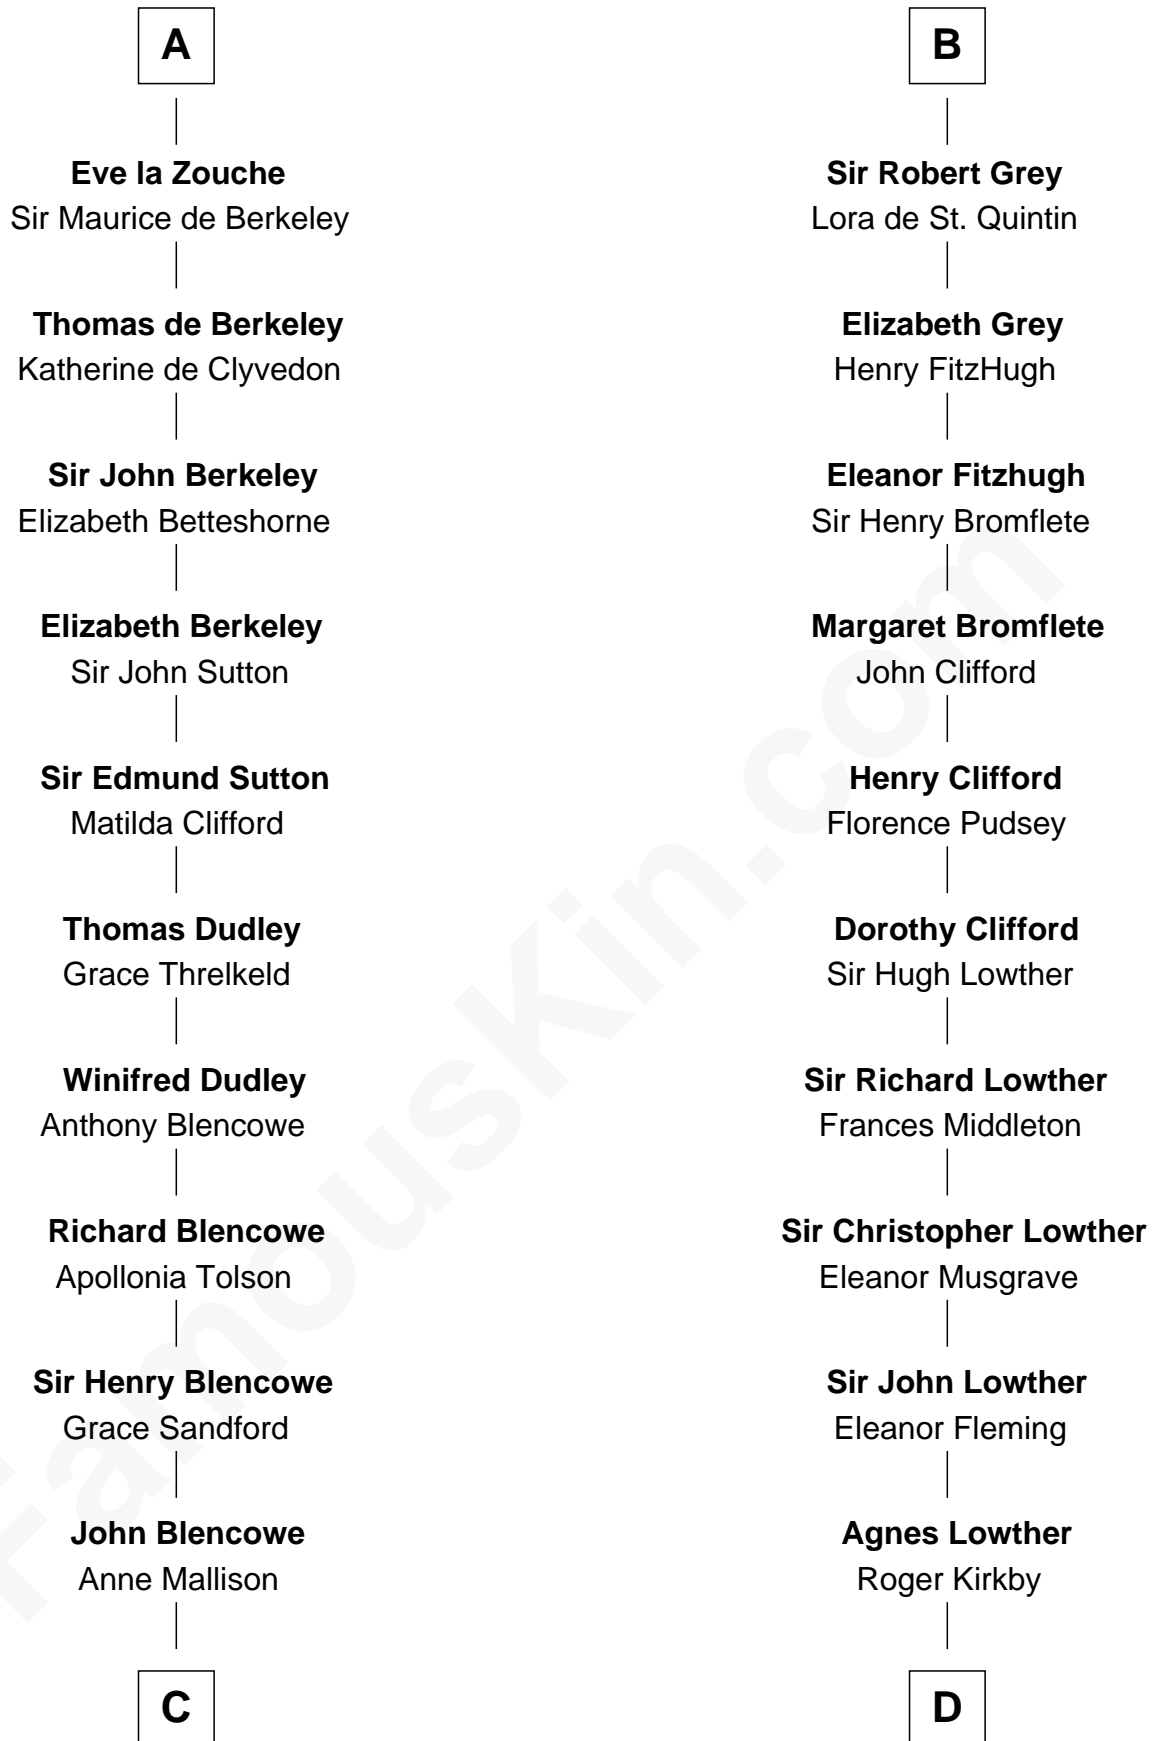

FamousKin.com Relationship Chart of

George Mason

Father of the U.S. Bill of Rights

21st cousin of

Fletcher Christian

Leader of the mutiny on the Bounty

Richard Fitzgilbert

Rohese Giffard

Gilbert Fitzrichard de Clare
Adeliza de Clermont-en-Beauvaisis

Gilbert Fitzgilbert de Clare

Isabel de Beaumont

Richard de Clare
Aoife MacMurrough

Isabel de Clare
Sir William Marshal

Eva Marshal
William de Braiose

Eve de Braiose
Sir William de Cantilupe

Milicent de Cantilupe
Eudo la Zouche

A

Robert Fitzrichard

Maud de St. Liz

Sir Walter Fitzrobert

Maud de Lucy

Robert Fitzwalter
Rohese - - - - -

Sir Walter FitzRobert
Ida Longespee

Ela FitzWalter
William de Odingsells

Margaret de Oddingseles
Sir John de Grey

Sir John Grey
Avice Marmion

B

C

Elizabeth Blencowe

Henry Thompson