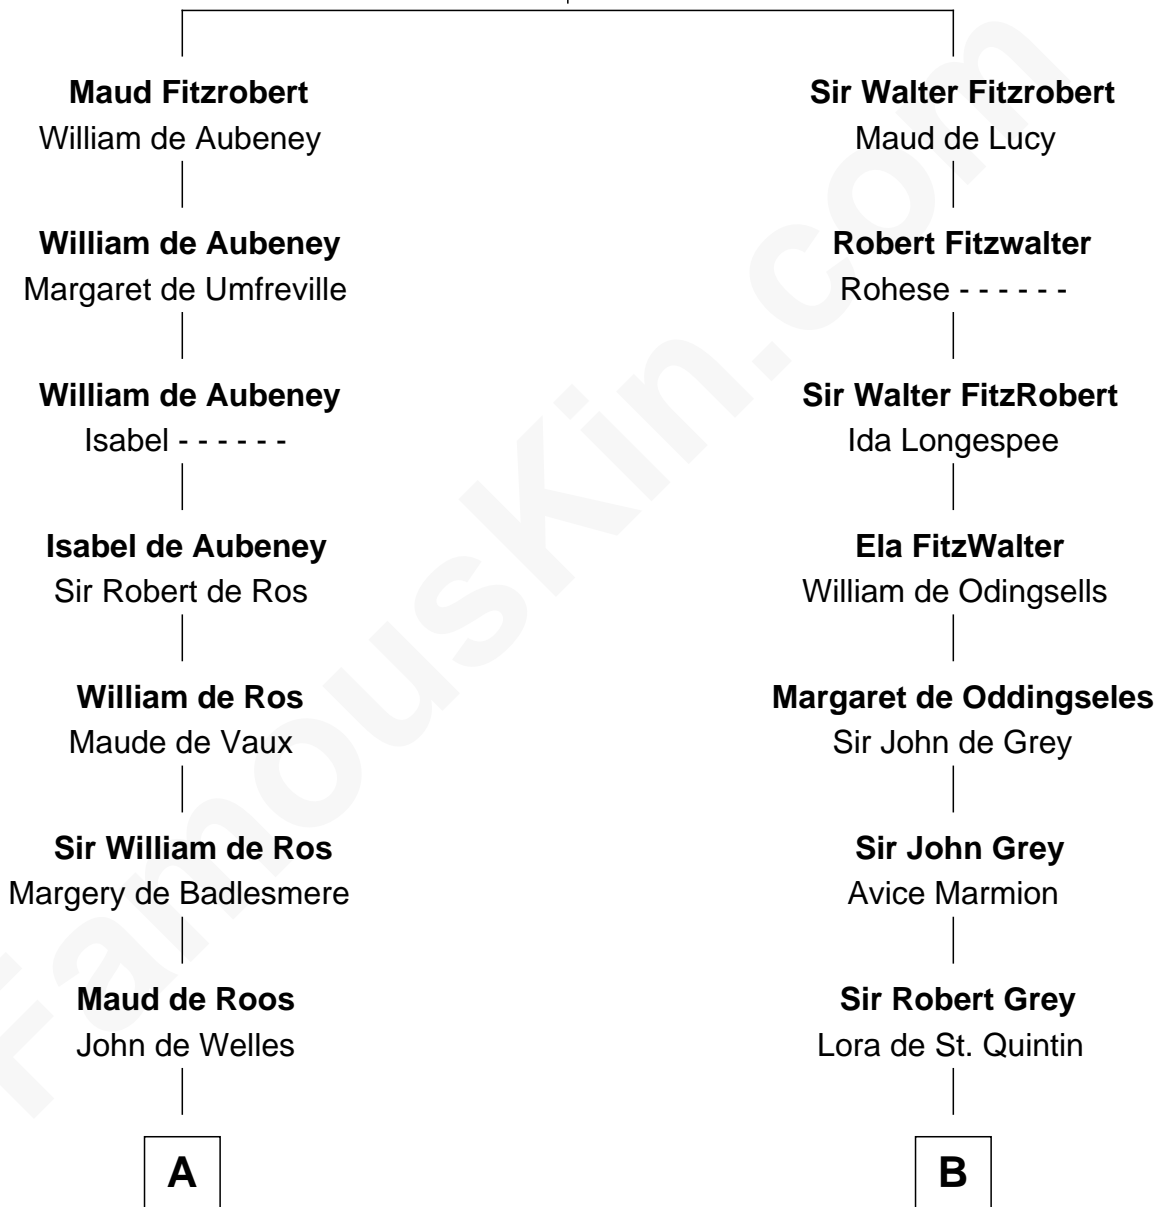

# FamousKin.com Relationship Chart of

**George Mason**

*Father of the U.S. Bill of Rights*

20th cousin 1 time removed of

**Fletcher Christian**

*Leader of the mutiny on the Bounty*

**Robert Fitzrichard**

Maud de St. Liz

**C**

**Roger Fowke**

Mary Bayley

**Col. Gerard Fowke**

Anne Thorowgood

**Mary Fowke**

George Mason

**George Mason**

Ann Thompson

**George Mason**

*Father of Bill of Rights*

**D**

**Eleanor Kirkby**

Humphrey Senhouse

**Bridget Senhouse**

John Christian

**Charles Christian**

Anne Dixon

**Fletcher Christian**

*Leader of the mutiny on the Bounty*