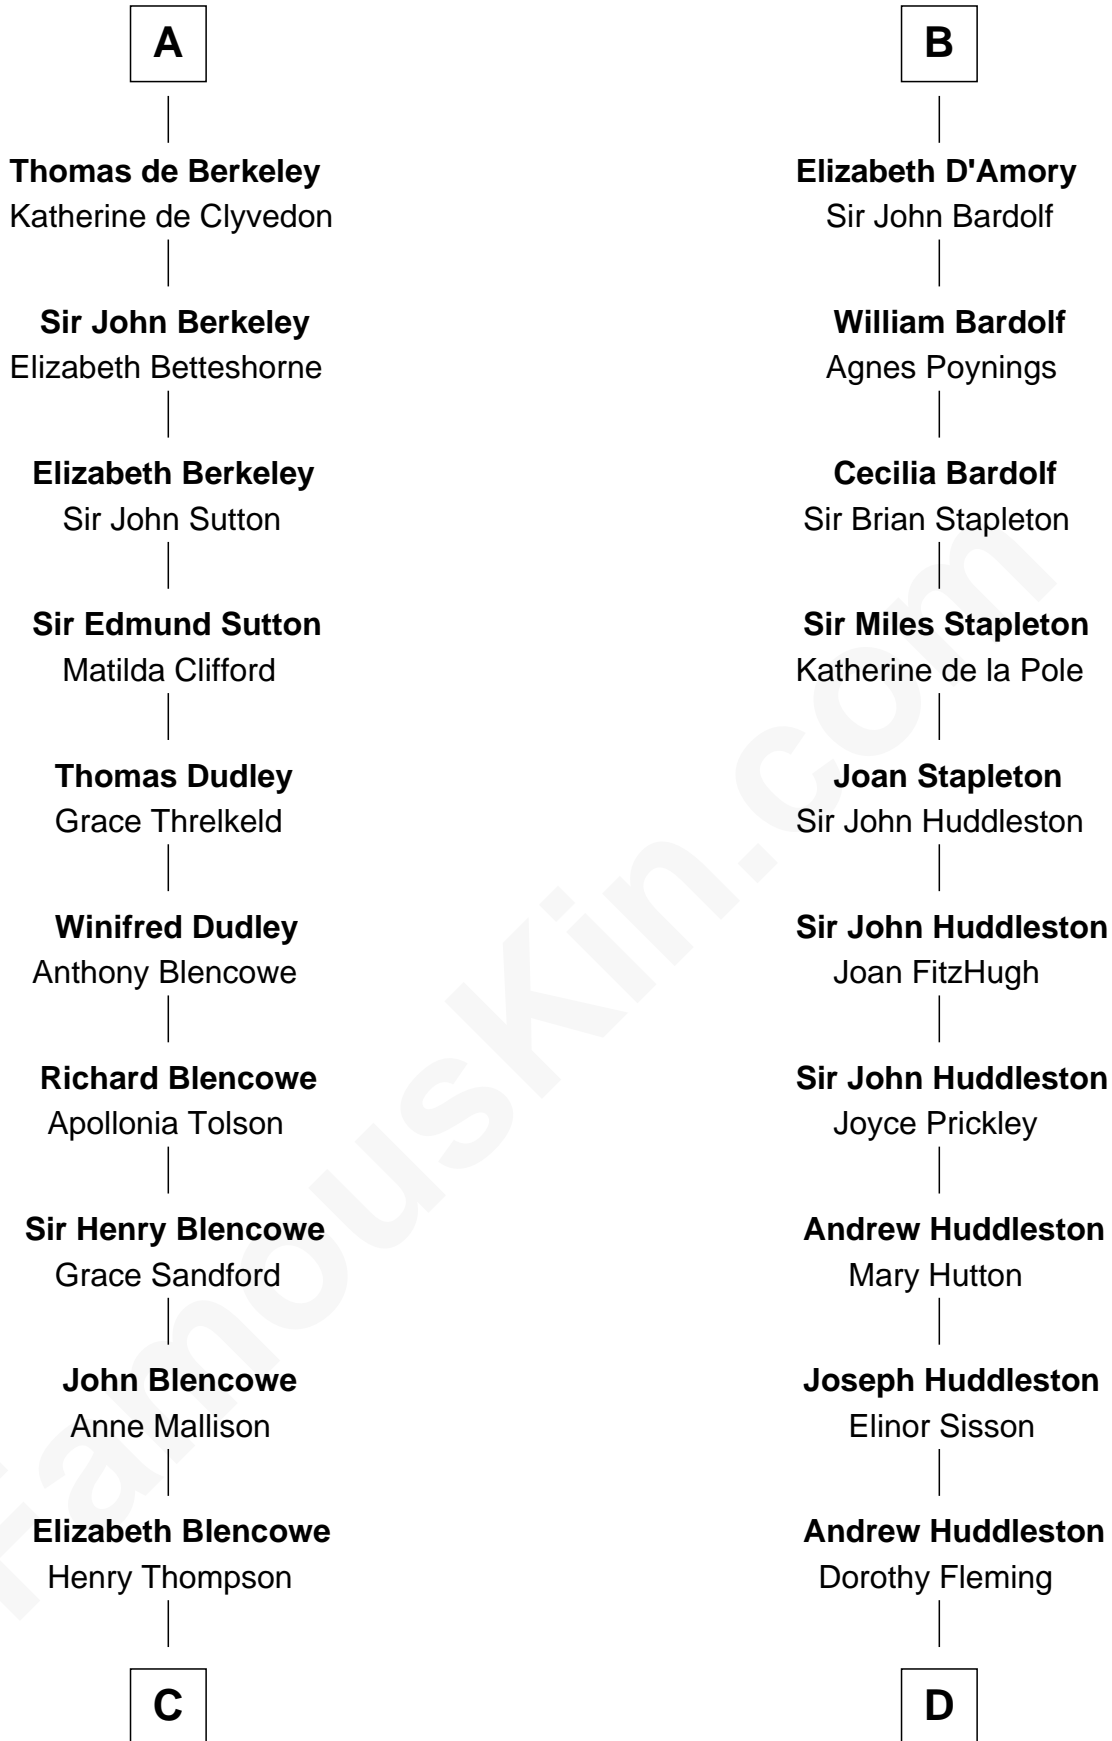

# FamousKin.com Relationship Chart of

**George Mason**

*Father of the U.S. Bill of Rights*

20th cousin 1 time removed of

**Fletcher Christian**

*Leader of the mutiny on the Bounty*

THE "BOUNTY" BY OSWALD

**C**

**Sir William Thompson**

Mary Stephens

**Stephens Thompson**

Dorothea Tanton

**Ann Thompson**

George Mason

**George Mason**

*Father of Bill of Rights*

**D**

**Mary Huddleston**

John Senhouse

**Humphrey Senhouse**

Eleanor Kirkby

**Bridget Senhouse**

John Christian

**Charles Christian**

Anne Dixon

**Fletcher Christian**

*Leader of the mutiny on the Bounty*

FamousKin.com