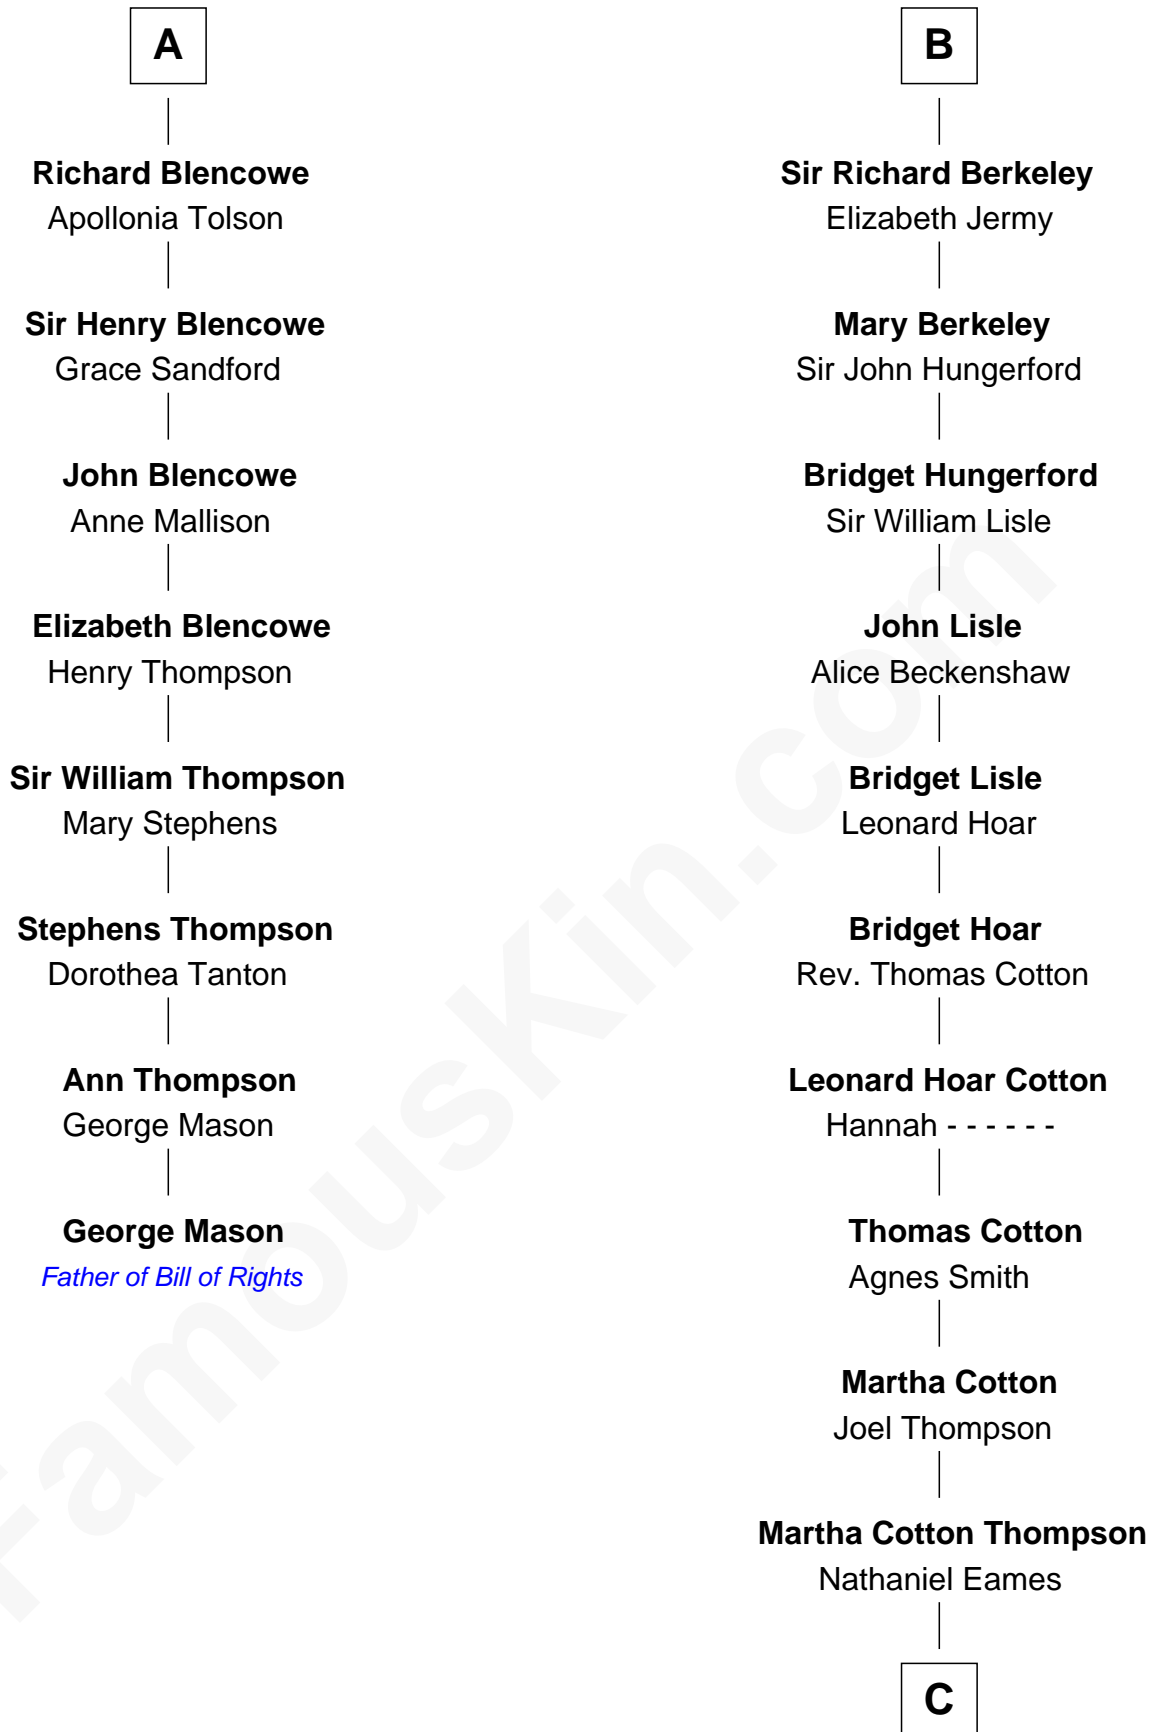

# FamousKin.com Relationship Chart of

**George Mason**

*Father of the U.S. Bill of Rights*

14th cousin 5 times removed of

**Clare Eames**

*Silent Movie Actress*

**Ralph de Stafford**

*with wife*  
*Margaret de Audley*

**Philippe Neville**  
Sir Thomas Dacre

**Sir Humphrey Stafford**  
Elizabeth Burdet

**Joan Dacre**  
Thomas Clifford

**Sir Humphrey Stafford**  
Eleanor Aylesbury

**Matilda Clifford**  
Sir Edmund Sutton

**Anne Stafford**  
Sir William Berkeley

**Thomas Dudley**  
Grace Threlkeld

**Richard Berkeley**  
Elizabeth Conningsby

**Winifred Dudley**  
Anthony Blencowe

**Sir John Berkeley**  
Isabel Dennis

**A**

**B**