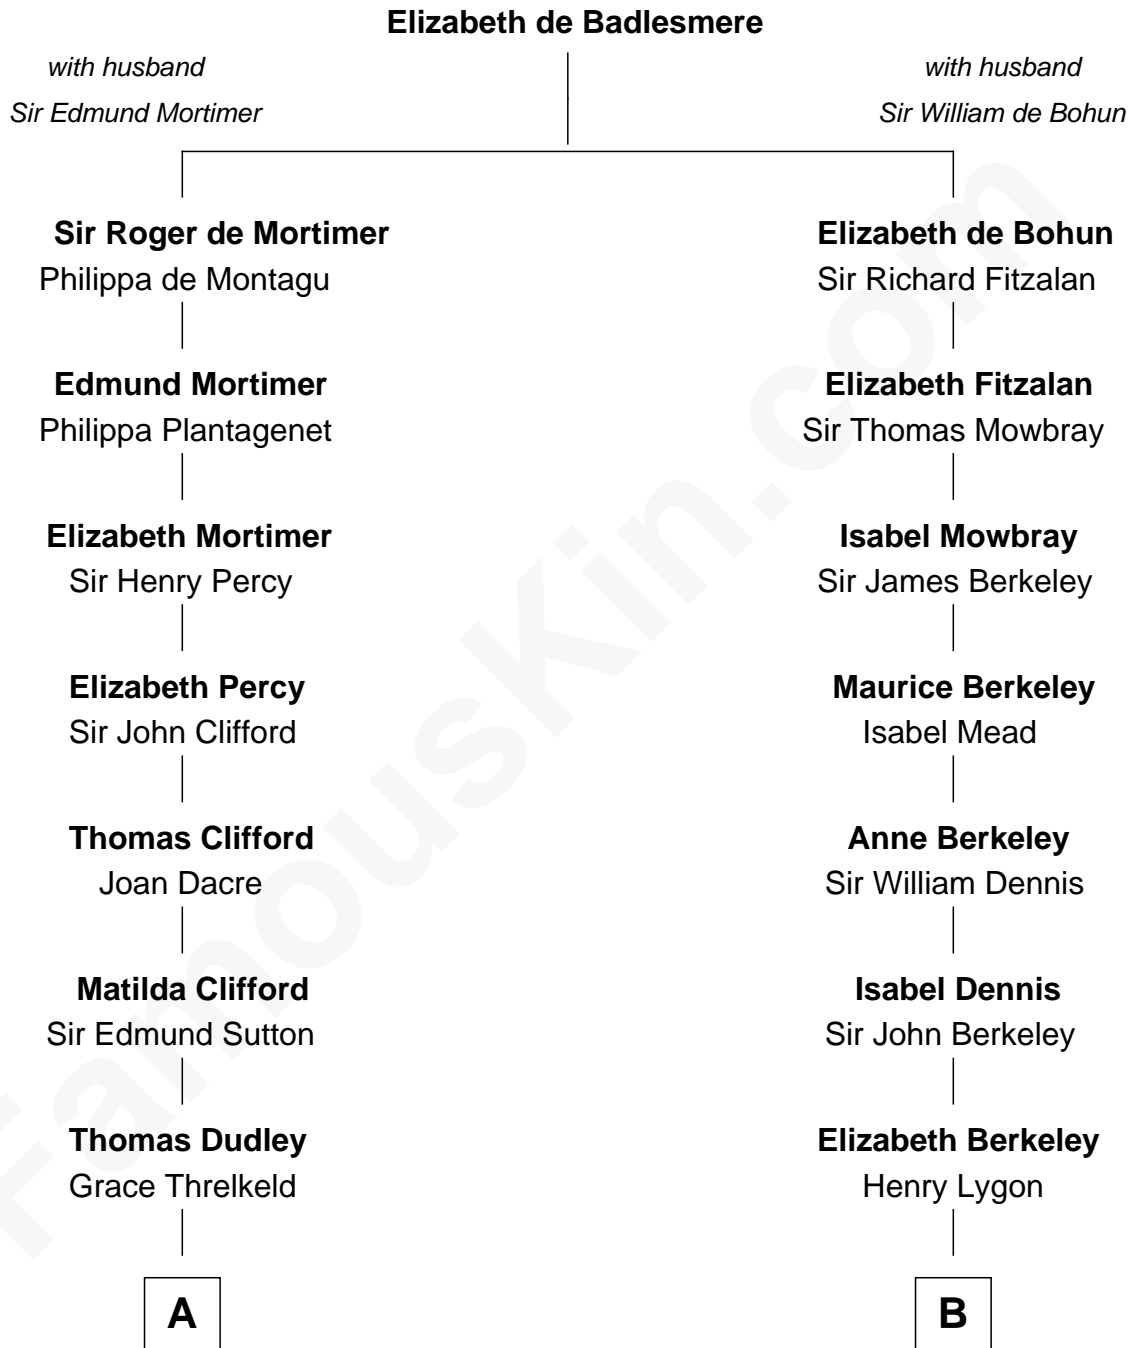

FamousKin.com Relationship Chart of

George Mason

Father of the U.S. Bill of Rights

15th cousin 6 times removed of

Michael Lookinland

TV Actor

C

Rufus Lemuel Cole

Matilda M. Hall

Nellie M. Cole

John Andrew Lookinland

Orrin Paul Lookinland

Madeline Tait

Paul Russell Lookinland

Karen Ruth McKinney

Michael Lookinland