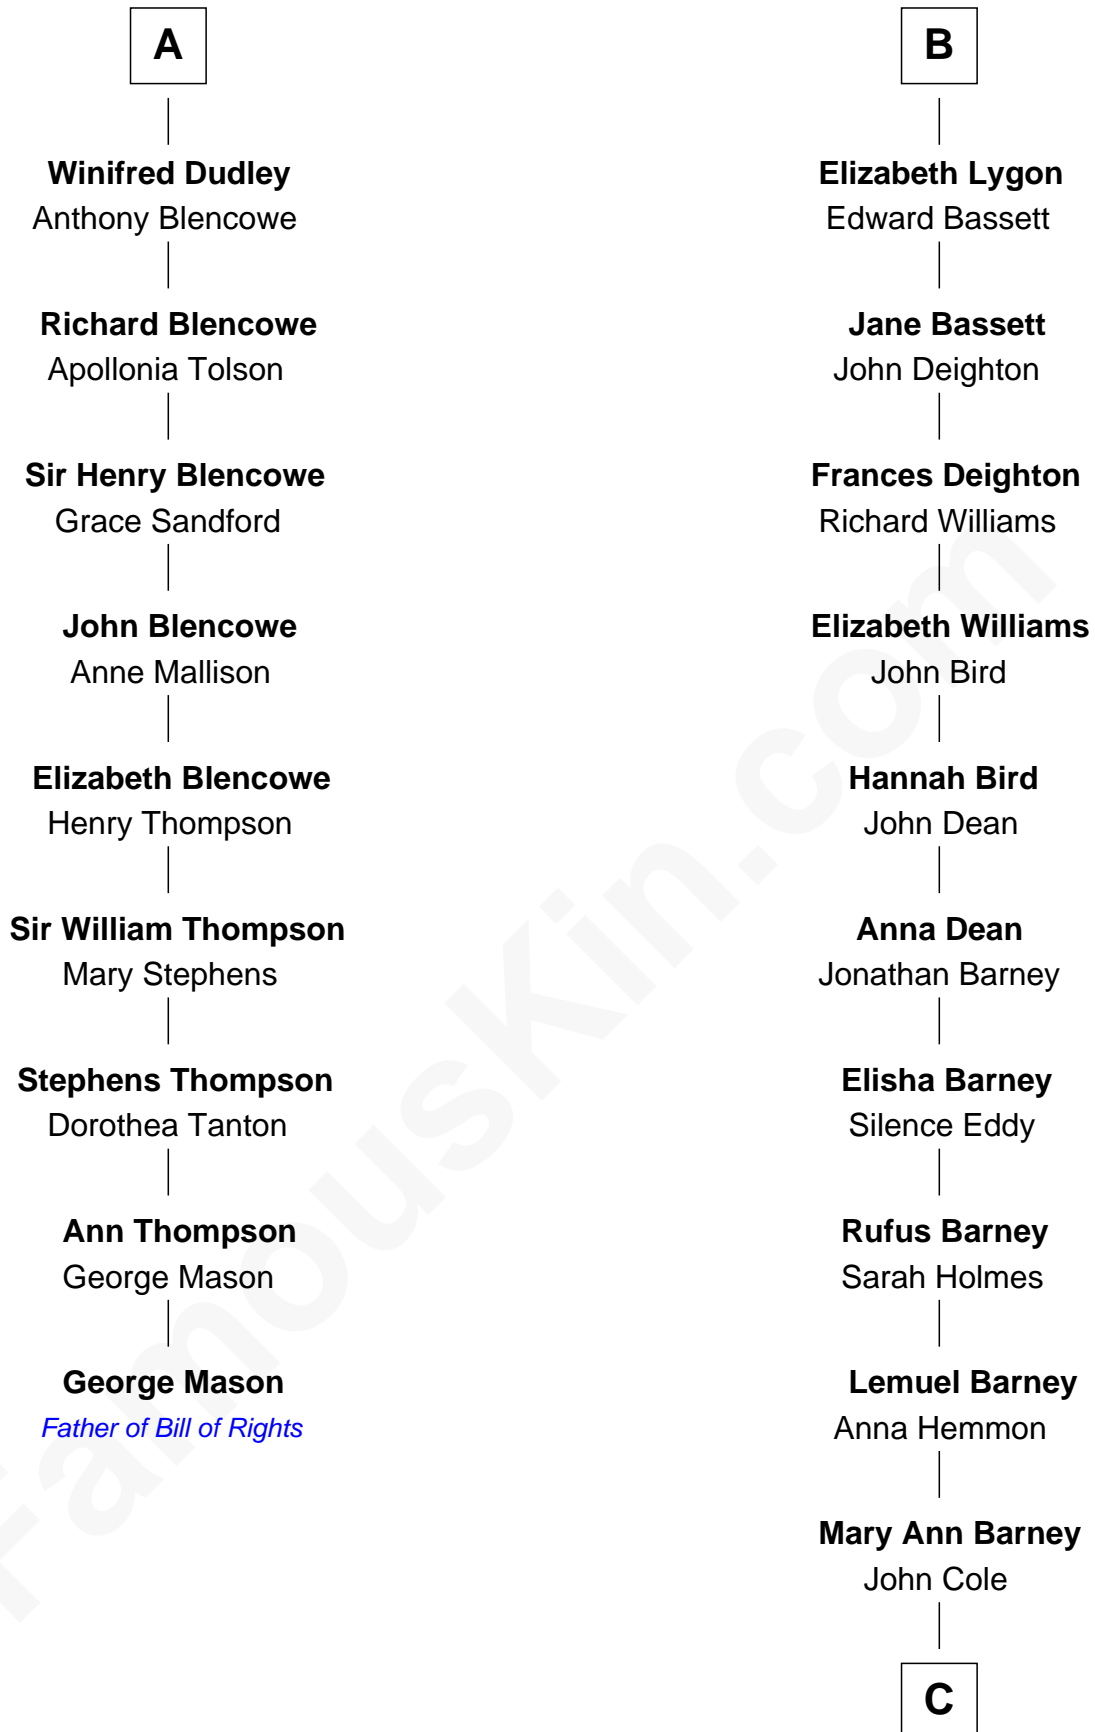

FamousKin.com Relationship Chart of

George Mason

Father of the U.S. Bill of Rights

15th cousin 6 times removed of

Michael Lookinland

TV Actor

C

Rufus Lemuel Cole

Matilda M. Hall

Nellie M. Cole

John Andrew Lookinland

Orrin Paul Lookinland

Madeline Tait

Paul Russell Lookinland

Karen Ruth McKinney

Michael Lookinland