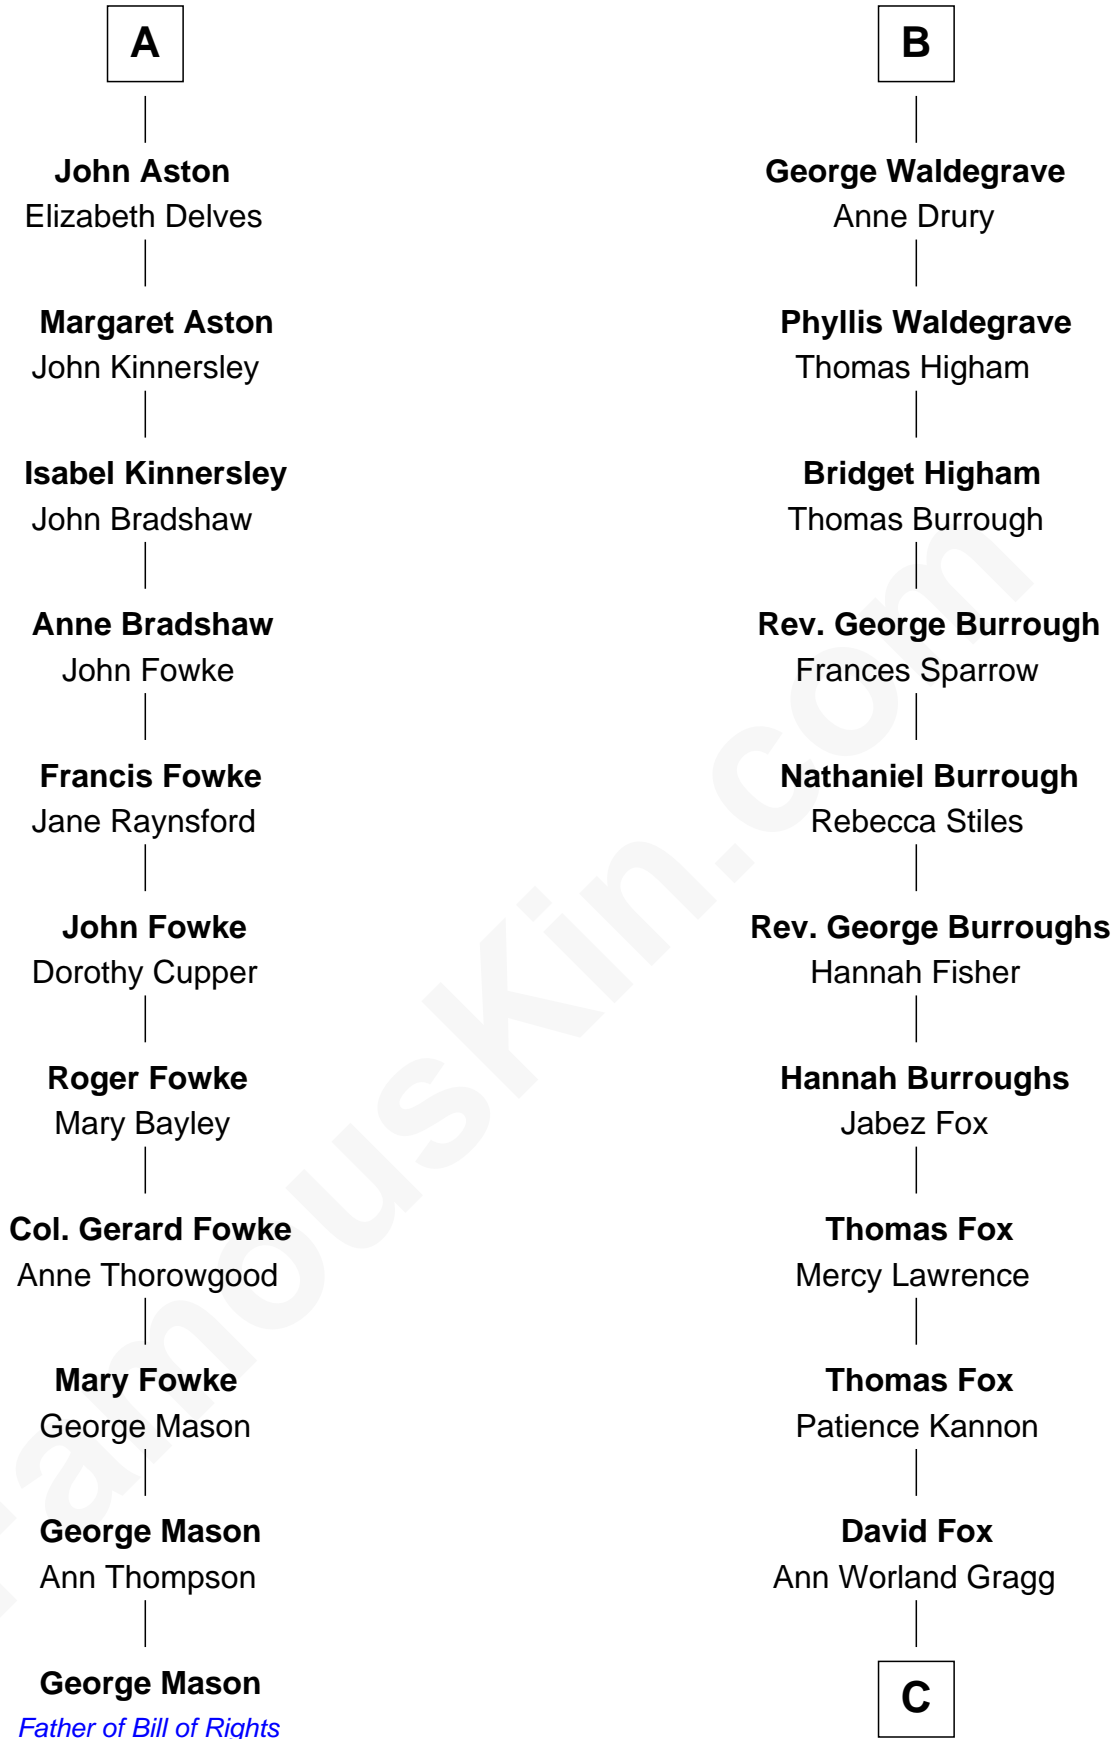

# FamousKin.com Relationship Chart of

**George Mason**

*Father of the U.S. Bill of Rights*

17th cousin 4 times removed of

**Bob Moore**

*Co-Founder, Bob's Red Mill*

**C**

**Morris Fox**

Sarah A. Smith

**Violette Fox**

Daniel Francis Learnard

**Clinton Morris Learnard**

Gertrude Maud Yost

**Doris Dell Learnard**

Kenneth Earl Moore

**Bob Moore**

*Co-Founder, Bob's Red Mill*