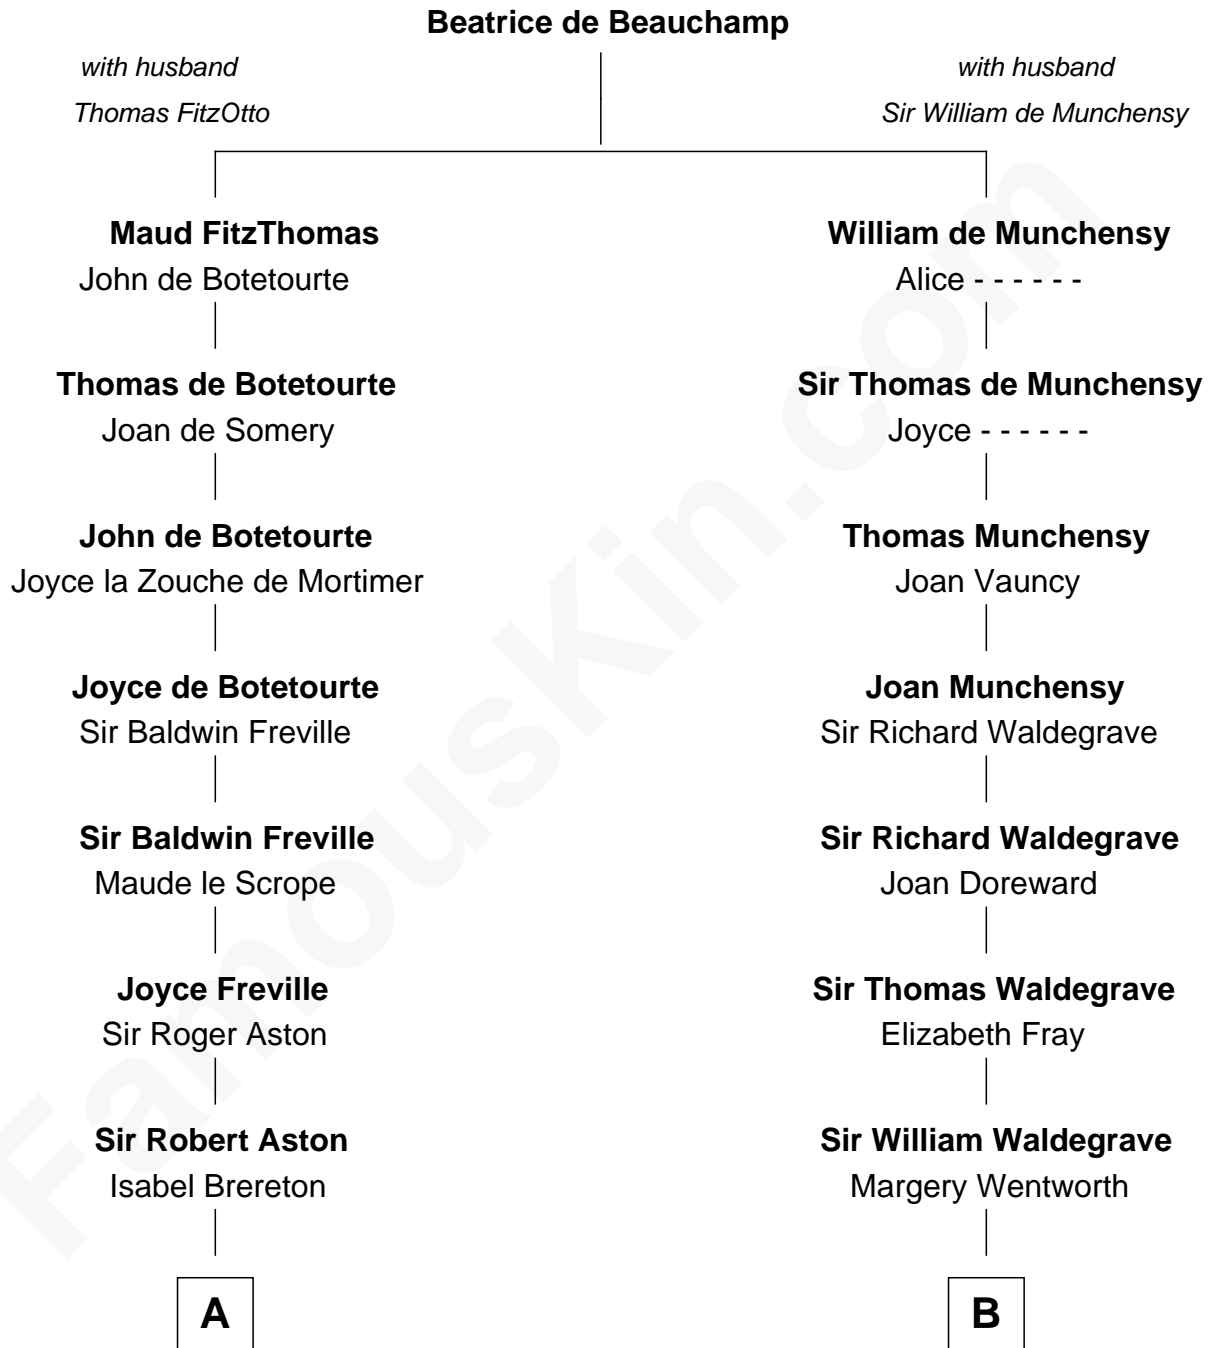

# FamousKin.com Relationship Chart of

**George Mason**

*Father of the U.S. Bill of Rights*

17th cousin 4 times removed of

**Bob Moore**

*Co-Founder, Bob's Red Mill*

**C**

**Morris Fox**

Sarah A. Smith

**Violette Fox**

Daniel Francis Learnard

**Clinton Morris Learnard**

Gertrude Maud Yost

**Doris Dell Learnard**

Kenneth Earl Moore

**Bob Moore**

*Co-Founder, Bob's Red Mill*