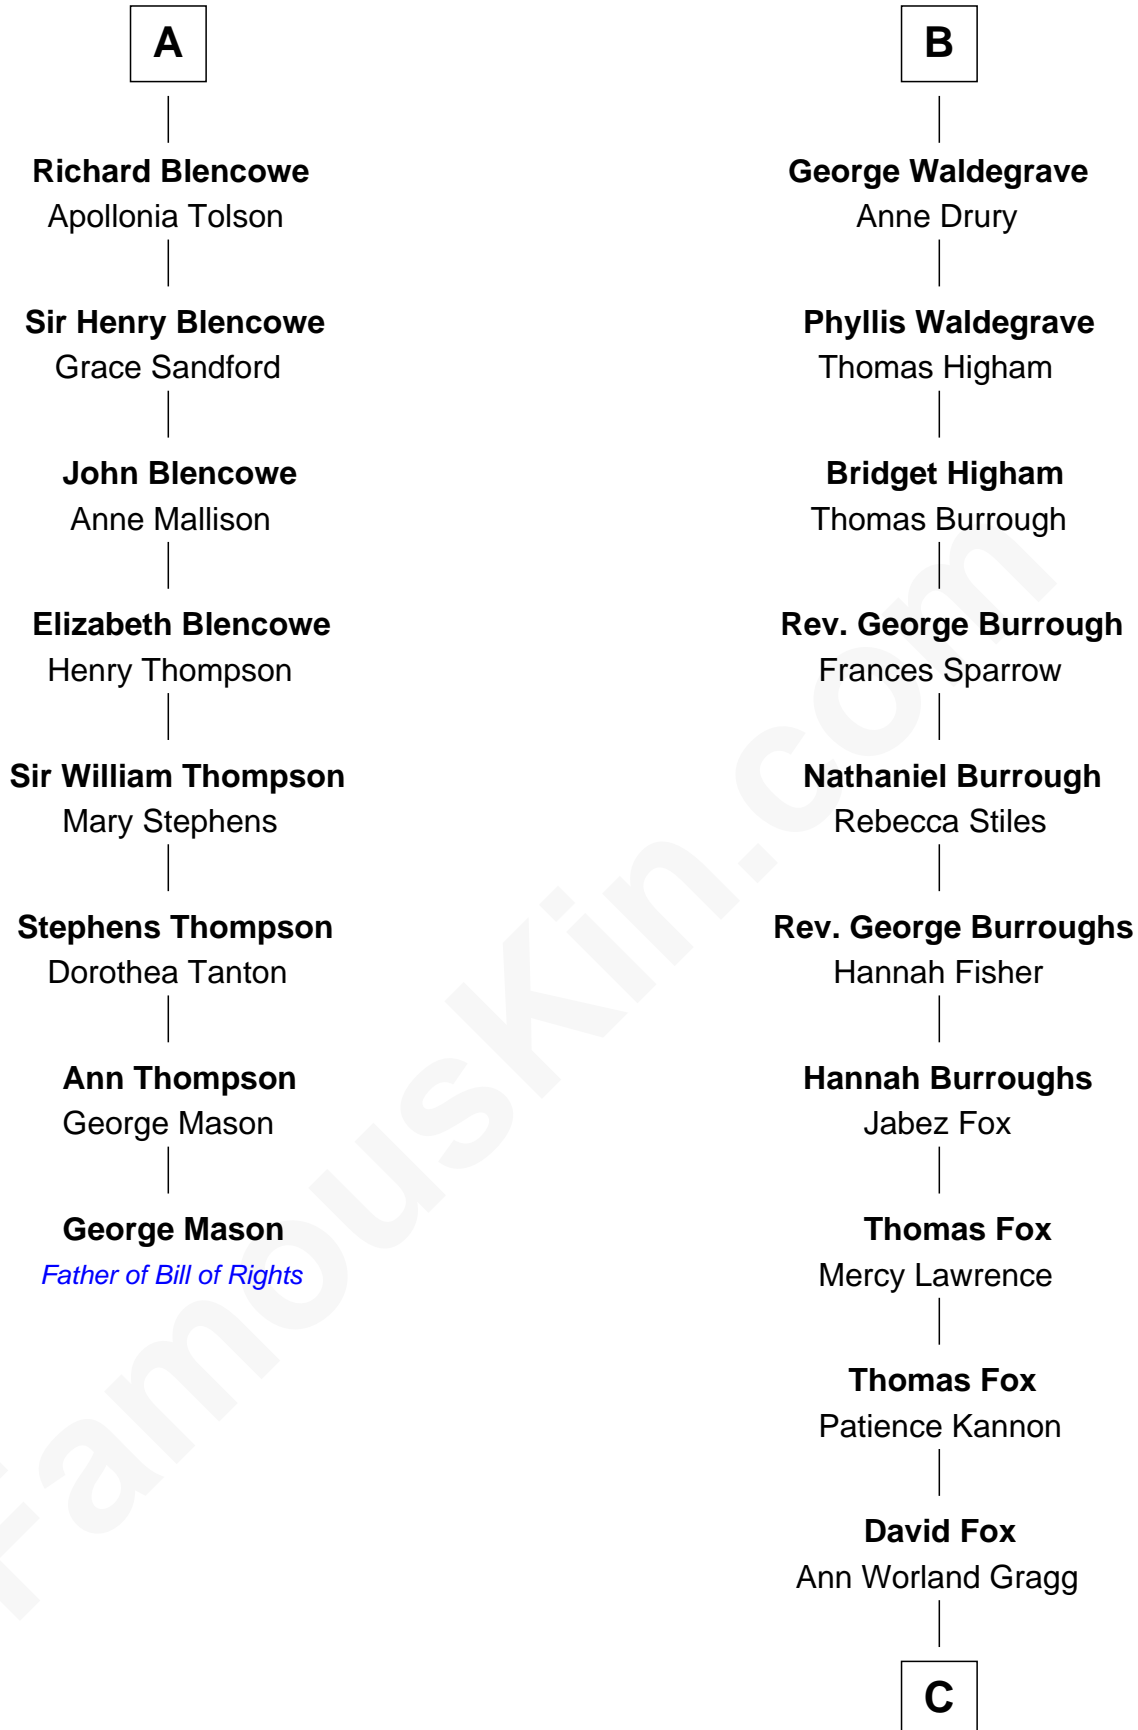

FamousKin.com

Relationship Chart of

George Mason

Father of the U.S. Bill of Rights

14th cousin 7 times removed of

Bob Moore

Co-Founder, Bob's Red Mill

Eudo la Zouche
Milicent de Cantilupe

Eve la Zouche
Sir Maurice de Berkeley

Thomas de Berkeley
Katherine de Clyvedon

Sir John Berkeley
Elizabeth Betteshorne

Elizabeth Berkeley
Sir John Sutton

Sir Edmund Sutton
Matilda Clifford

Thomas Dudley
Grace Threlkeld

Winifred Dudley
Anthony Blencowe

A

Sir William la Zouche
Maud Lovel

Milicent la Zouche
Sir William Deincourt

Margaret Deincourt
Sir Robert de Tibetot

Elizabeth de Tibetot
Sir Philip le Despencer

Margery Despencer
Sir Roger Wentworth

Henry Wentworth
Elizabeth Howard

Margery Wentworth
Sir William Waldegrave

B

C

—
Morris Fox

Sarah A. Smith

—
Violette Fox

Daniel Francis Learnard