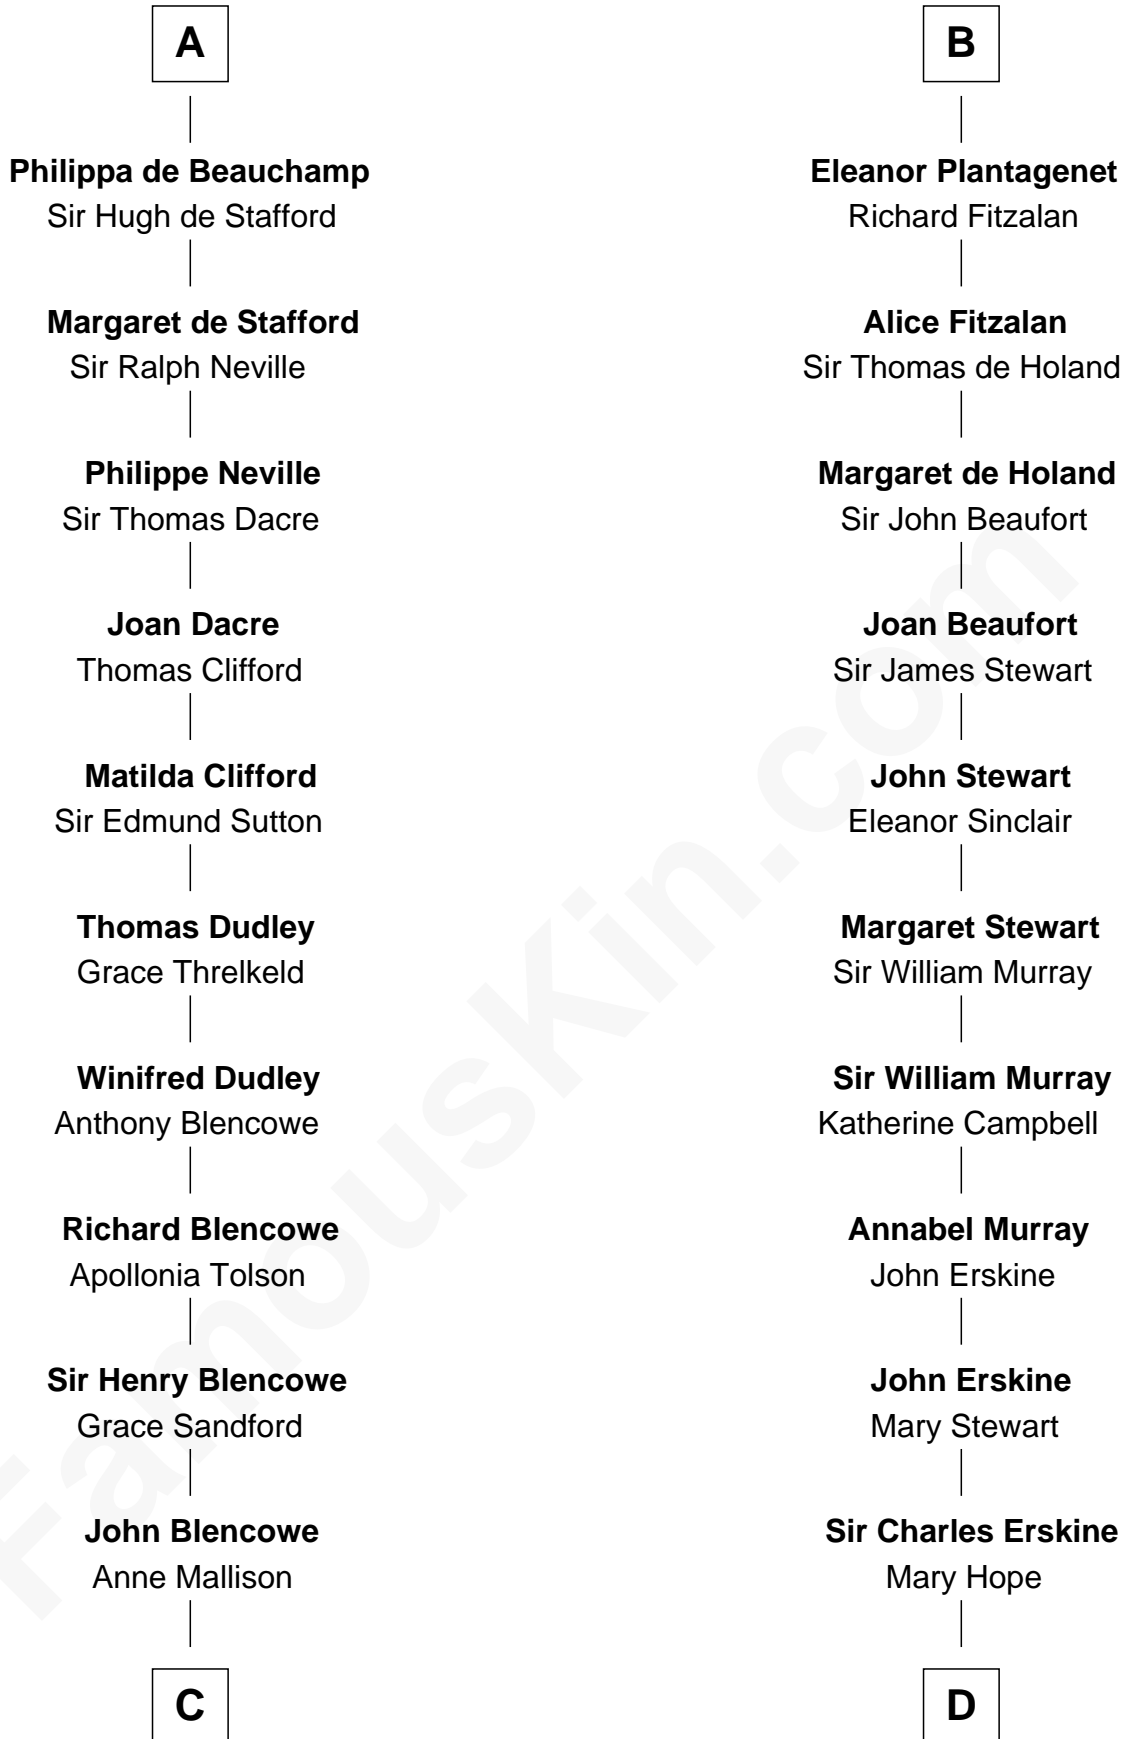

## Relationship Chart of

### George Mason

*Father of the U.S. Bill of Rights*

19th cousin 2 times removed of

### Major John Pitcairn

*British Commander at Battle of Lexington*

Henry de Newburgh

**C**

**Elizabeth Blencowe**

Henry Thompson

**Sir William Thompson**

Mary Stephens

**Stephens Thompson**

Dorothea Tanton

**Ann Thompson**

George Mason

**George Mason**

*Father of Bill of Rights*

**D**

**Mary Erskine**